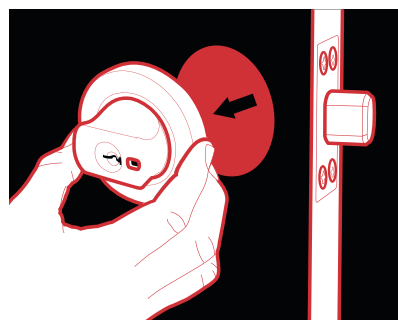

Retrofitable

Replace your existing Deadbolt. Fits 54mm hole. 60-70mm adjustable backset. 32-48mm door thickness.