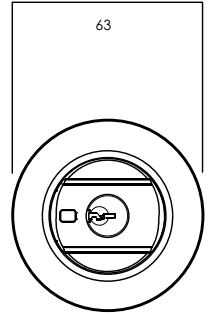

Product Details

Backset	60 to 70mm adjustable stainless steel bolt
Bolt	High security, cut resistant stainless steel bolt
Cylinder	5 pin tumbler mechanism. Brass cylinder and brass barrel
Door Thickness	32–48mm 32–36mm doors require a spacer (Included)
Finishes	Chrome Plate (CP) Satin Chrome Pearl (SP) Satin Chrome Brushed (SC) Everbrass (EVB) Satin Stainless Steel (SSS)*
Keying	Supplied individually keyed with two keys per lock, 78,000 key combinations, Key blank KB2015P
Materials	High purity zinc alloy. Stainless steel version features 304 grade satin stainless steel rose, turn knob and trim
Strike	Box strike with concealed crossgrain door frame strengthening screw

Paradigm® 005 Double Cylinder Deadbolt

Round Rose

Exterior

Interior

*32–36mm door thickness requires spacer ring (included)

Kinetic Defence®
Bump and pick resistant.

Counterbalance Bolt
Proportionally distributes the load between the door and door frame.