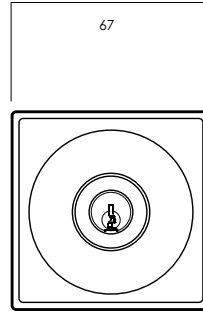

Passage Mode
Free to enter from outside and free to exit from inside.

Paradigm® 005 Double Cylinder Deadbolt

Square Rose

Exterior

Interior

*32-36mm door thickness requires spacer ring (included)

Kinetic Defence®
Bump and pick resistant.