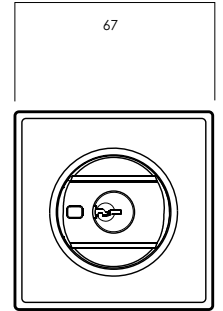

Passage Mode
Free to enter from outside and free to exit from inside.

Paradigm® 005 Double Cylinder Deadbolt

Square Rose

Exterior

Interior

*32-36mm door thickness requires spacer ring (included)

Kinetic Defence®
Bump and pick resistant.