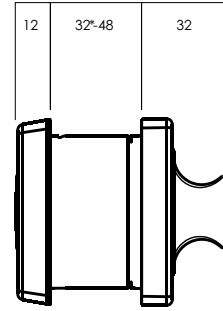

Passage Mode
Free to enter from outside and free to exit from inside.

Paradigm® 005 Double Cylinder Deadbolt

Square Rose

Exterior

Interior

*32-36mm door thickness requires spacer ring (included)

Kinetic Defence®
Bump and pick resistant.