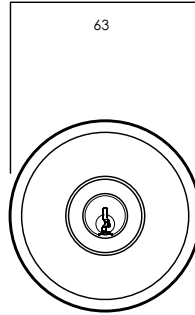

Product Details

Backset	60 to 70mm adjustable stainless steel bolt
Bolt	High security, cut resistant stainless steel bolt
Cylinder	5 pin tumbler mechanism. Brass cylinder and brass barrel
Door Thickness	32–48mm 32–36mm doors require a spacer (Included)
Finishes	Chrome Plate (CP) Satin Chrome Pearl (SP) Satin Chrome Brushed (SC) Everbrass (EVB) Satin Stainless Steel (SSS)*
Keying	Supplied individually keyed with two keys per lock, 78,000 key combinations, Key blank KB2015P
Materials	High purity zinc alloy. Stainless steel version features 304 grade satin stainless steel rose, turn knob and trim
Strike	Box strike with concealed crossgrain door frame strengthening screw

Paradigm® 005 Double Cylinder Deadbolt

Round Rose

Exterior

Interior

*32–36mm door thickness requires spacer ring (included)

Kinetic Defence®
Bump and pick resistant.

Counterbalance Bolt
Proportionally distributes the load between the door and door frame.