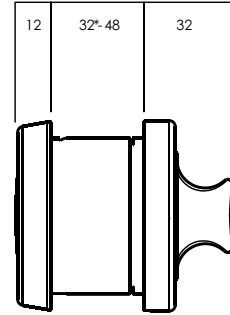

Paradigm® 005 Double Cylinder Deadbolt

Round Rose

Exterior

Interior

*32–36mm door thickness requires spacer ring (included)

Kinetic Defence®
Bump and pick resistant.

Counterbalance Bolt
Proportionally distributes the load between the door and door frame.