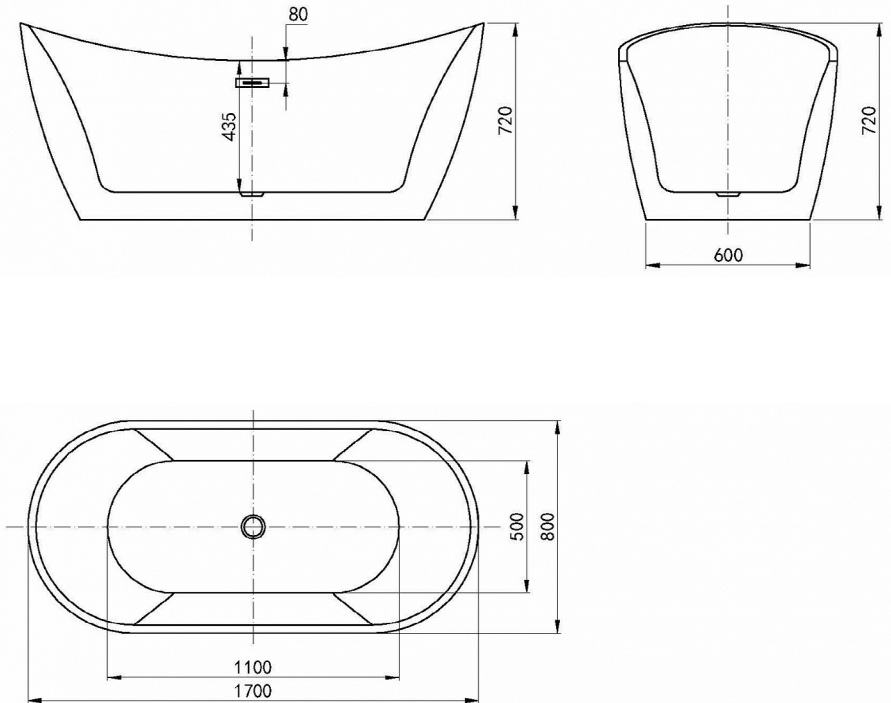

## Freestanding Bath

1700x720x800mm

### SPECIFICATIONS

Product Code IVBT-HB-1700

Features: 5mm Sanitary Grade Acrylic  
High Gloss White Finish with Good Heat Retention  
40mm Pop-up Waste Included  
Self-supporting Frame and Adjustable Legs

Recommended Part: Bath Flex Hose Connector Flexible Tube (11736)  
40x40x88mm

Size: 1700x720x800mm

While we aim to ensure specifications are correct at the time of publication, Inspirebathware reserves the right to make modifications without prior notice.

All measurements are shown in millimetres. Always use physical product measurements for mark-ups and roughing-in as the technical drawing may differ from actual product received.