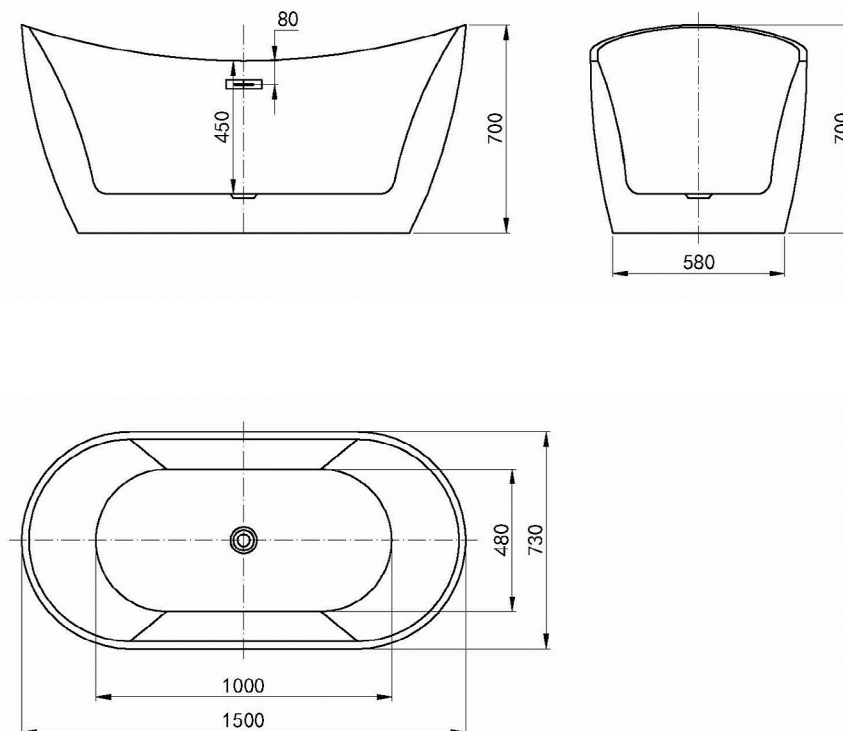

VIVA HIGHBACK 1500

Freestanding Bath

1500x730x700mm

SPECIFICATIONS

Product Code IVBT-HB-1500

Features:

- 5mm Sanitary Grade Acrylic
- High Gloss White Finish with Good Heat Retention
- 40mm Pop-up Waste Included
- Self-supporting Frame and Adjustable Legs

Recommended Part: Bath Flex Hose Connector Flexible Tube (11736)
40x40x88mm

Size: 1500x730x700mm

SPECIFICATIONS

Bathtub must be installed by licensed plumber in accordance with local regulations and standards.

PACKAGE INFO

Package Size mm			Gross Weight kg
1540	770	750	35

While we aim to ensure specifications are correct at the time of publication, Inspirebathware reserves the right to make modifications without prior notice.

All measurements are shown in millimetres. Always use physical product measurements for mark-ups and roughing-in as the technical drawing may differ from actual product received.