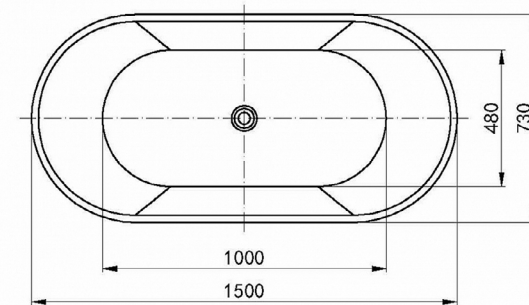

VIVA HIGHBACK 1500

Freestanding Bath

1500x730x700mm

SPECIFICATIONS

Product Code IVBT-HB-1500-NF

Features: 5mm Sanitary Grade Acrylic
High Gloss White Finish with Good Heat Retention
No Overflow; 40mm Pop-up Waste Included
Self-supporting Frame and Adjustable Legs

Recommended Part: Bath Flex Hose Connector Flexible Tube (11736)
40x40x88mm

Size: 1500x730x700mm

While we aim to ensure specifications are correct at the time of publication, Inspirebathware reserves the right to make modifications without prior notice.

All measurements are shown in millimetres. Always use physical product measurements for mark-ups and roughing-in as the technical drawing may differ from actual product received.

SPECIFICATIONS

Bathtub must be installed by licensed plumber in accordance with local regulations and standards.

PACKAGE INFO

Package Size mm			Gross Weight kg
1540	770	750	35