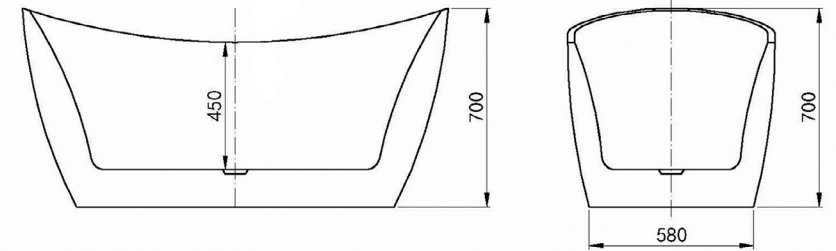

VIVA HIGHBACK 1500

Freestanding Bath

1500x730x700mm

SPECIFICATIONS

Product Code IVBT-HB-1500-NF

Features: 5mm Sanitary Grade Acrylic
High Gloss White Finish with Good Heat Retention
No Overflow; 40mm Pop-up Waste Included
Self-supporting Frame and Adjustable Legs

Recommended Part: Bath Flex Hose Connector Flexible Tube (11736)
40x40x88mm

Size: 1500x730x700mm

While we aim to ensure specifications are correct at the time of publication, Inspirebathware reserves the right to make modifications without prior notice.

All measurements are shown in millimetres. Always use physical product measurements for mark-ups and roughing-in as the technical drawing may differ from actual product received.

SPECIFICATIONS

Bathtub must be installed by licensed plumber in accordance with local regulations and standards.

PACKAGE INFO

Package Size mm			Gross Weight kg
1540	770	750	35