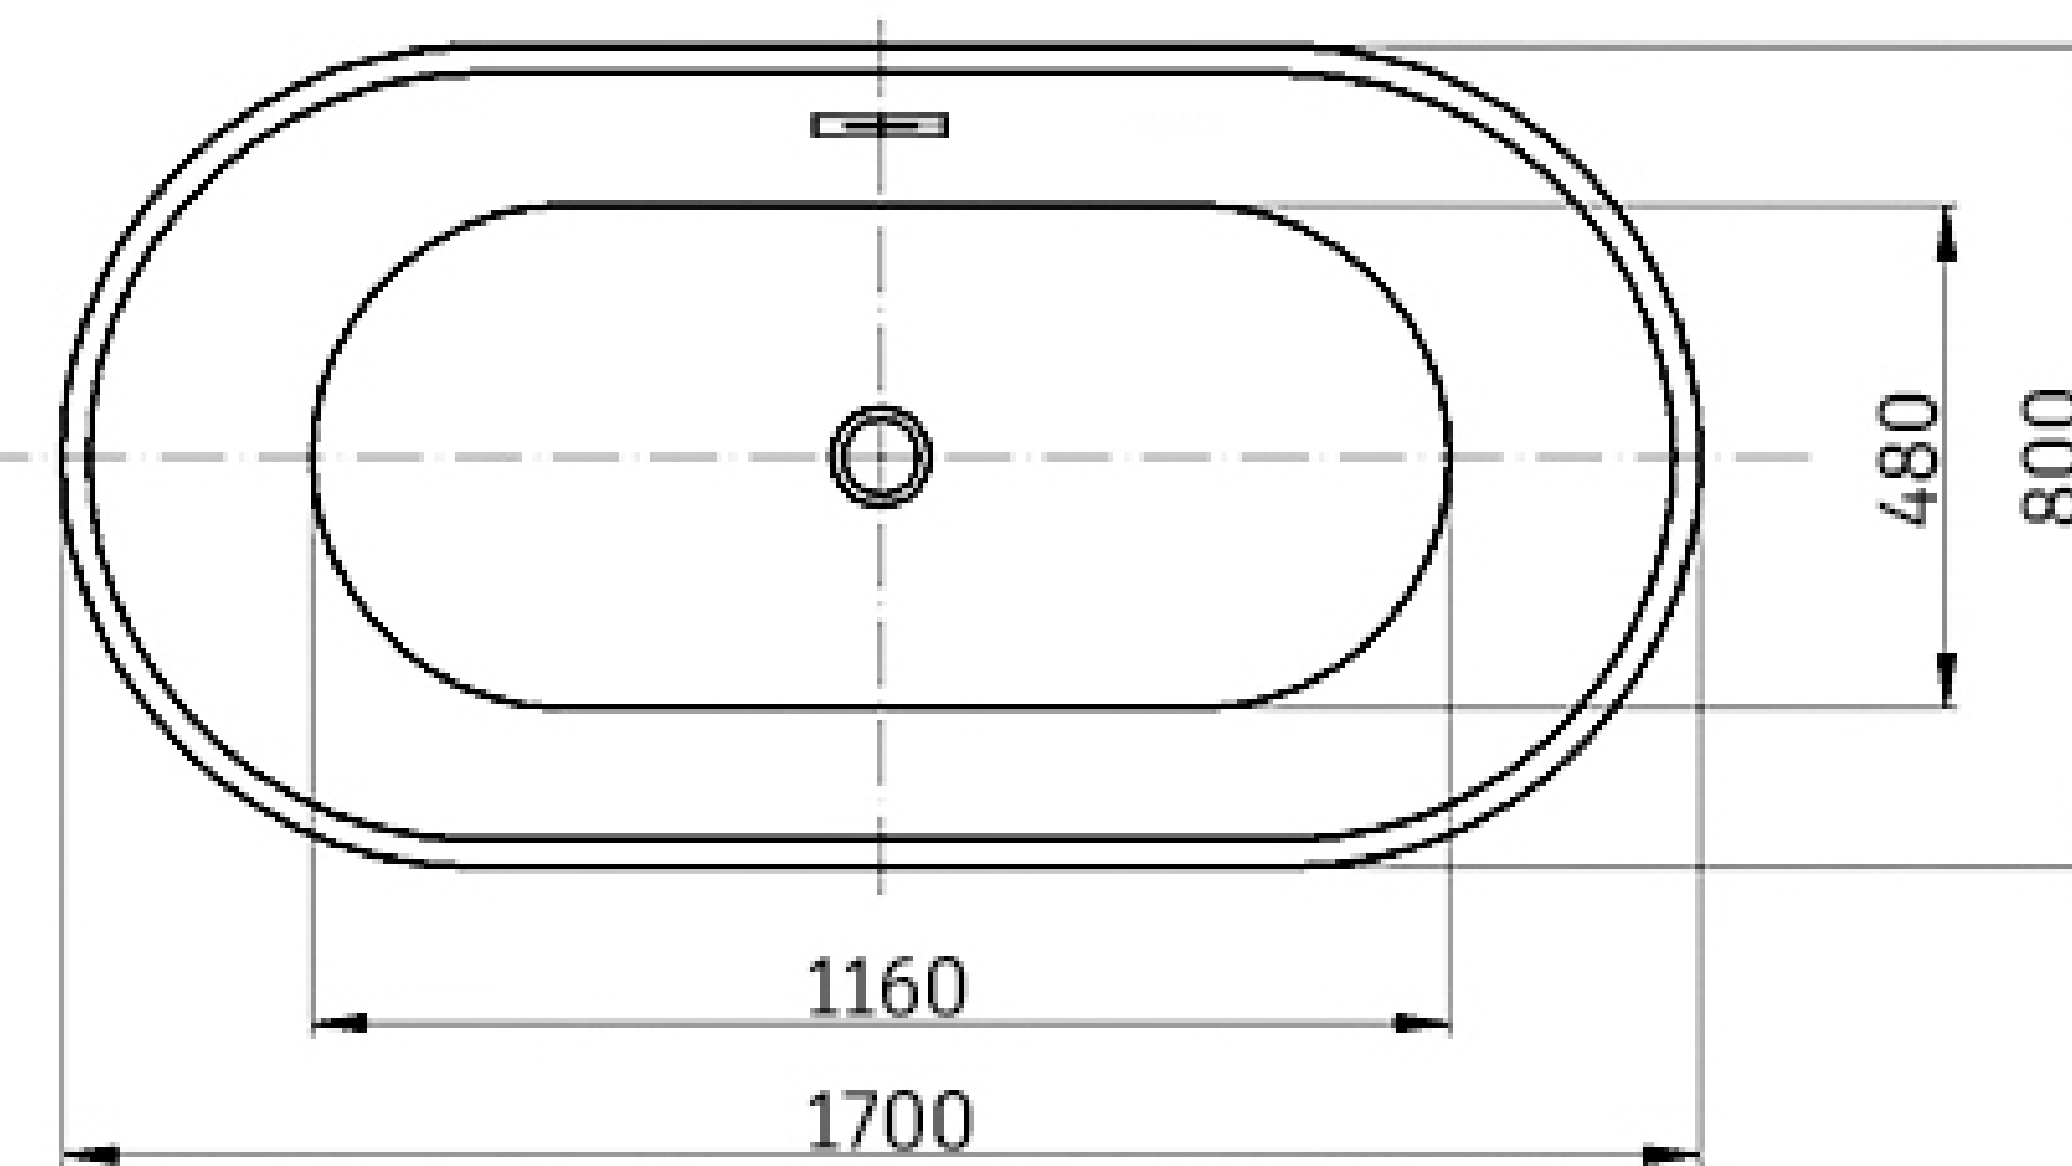

VOGEHRA BATHTUB 1700 BLK

Freestanding Bath Black and White
1700x800x590mm

SPECIFICATIONS

Product Code	IVBT-1700B
Style	Freestanding Bath Tub Black and White 5mm Sanitary Grade Acrylic High Gloss Finish with Good Heat Retention With Overflow; 40mm Pop-up Waste Included;
MATERIAL	High Gloss Finish with Good Heat Retention
SIZE	1700x800x590mm

SPECIFICATIONS

Bathtub must be installed by licensed plumber in accordance with local regulations and standards.

While we aim to ensure specifications are correct at the time of publication, Inspirebathware reserves the right to make modifications without prior notice.

All measurements are shown in millimetres. Always use physical product measurements for mark-ups and roughing-in as the technical drawing may differ from actual product received.