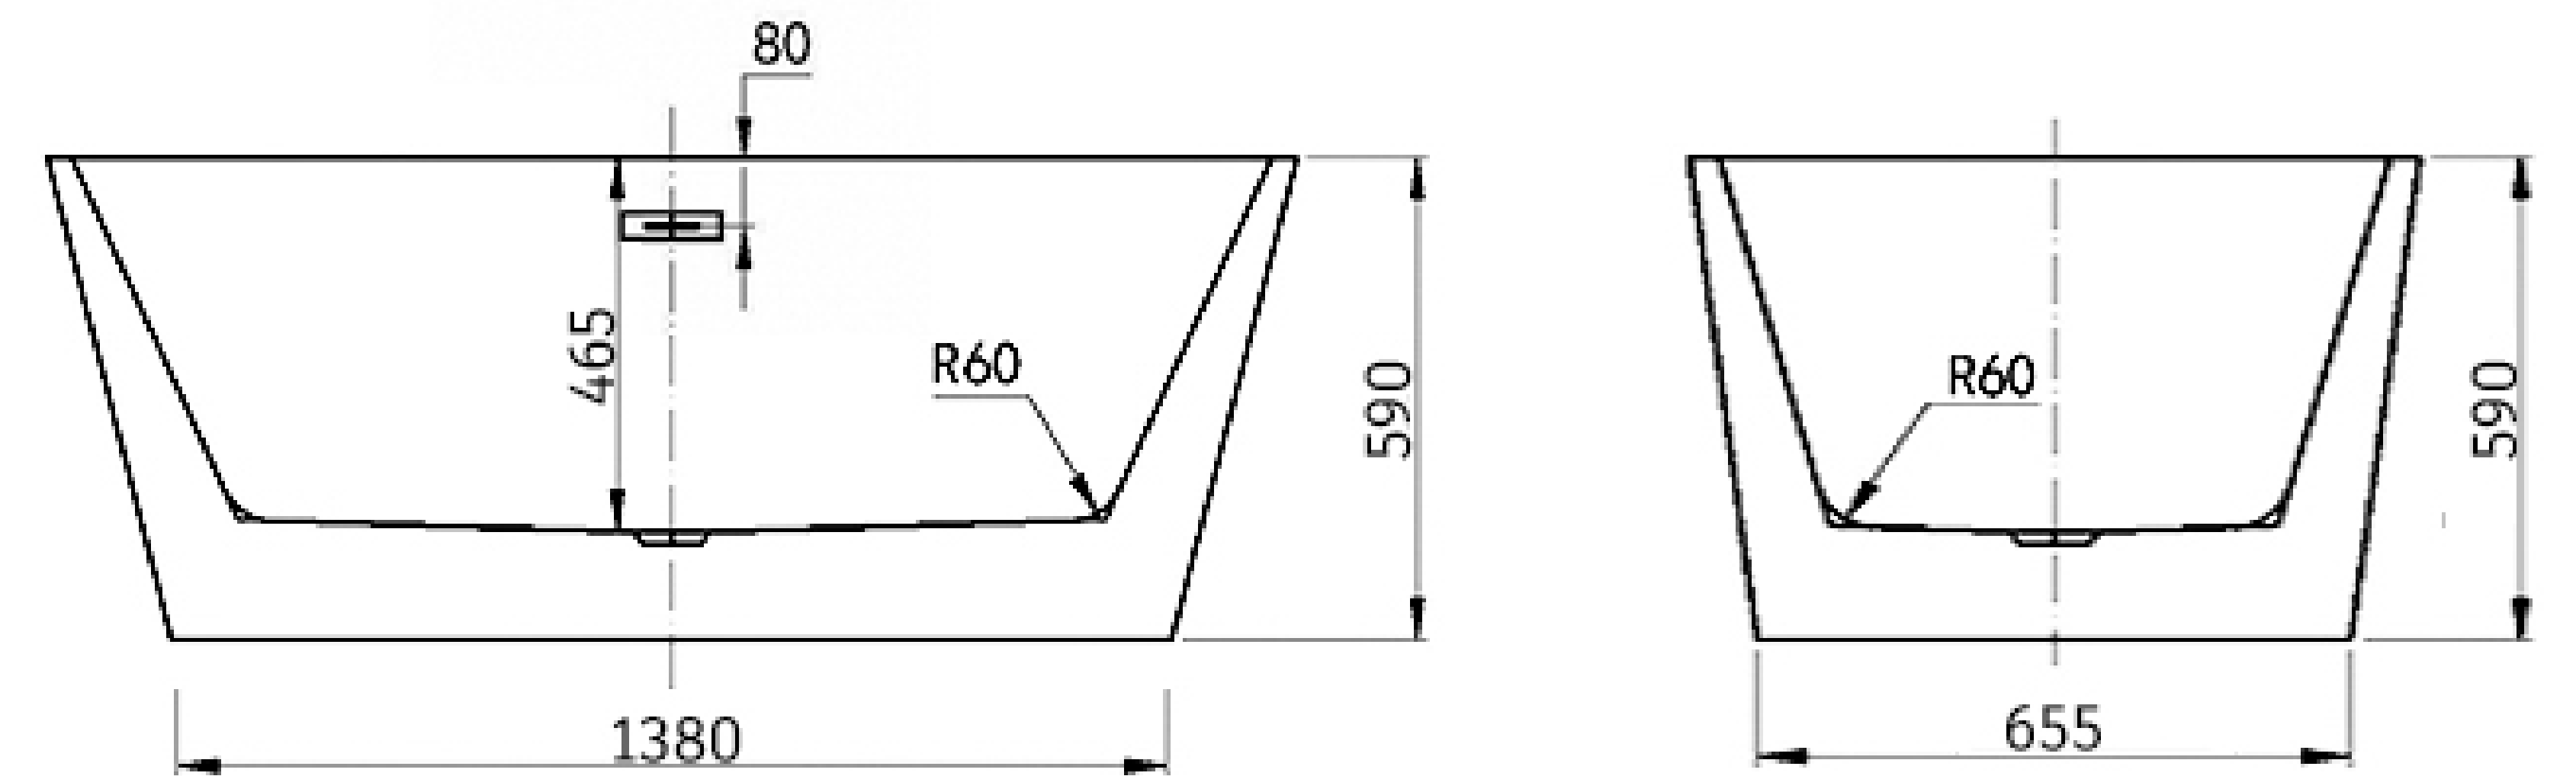

VOGEHRA BATHTUB 1700 BLK

Freestanding Bath Black and White
1700x800x590mm

SPECIFICATIONS

Product Code	IVBT-1700B
Style	Freestanding Bath Tub Black and White 5mm Sanitary Grade Acrylic High Gloss Finish with Good Heat Retention With Overflow; 40mm Pop-up Waste Included;
MATERIAL	High Gloss Finish with Good Heat Retention
SIZE	1700x800x590mm

All measurements are shown in millimetres. Always use physical product measurements for mark-ups and roughing-in as the technical drawing may differ from actual product received.