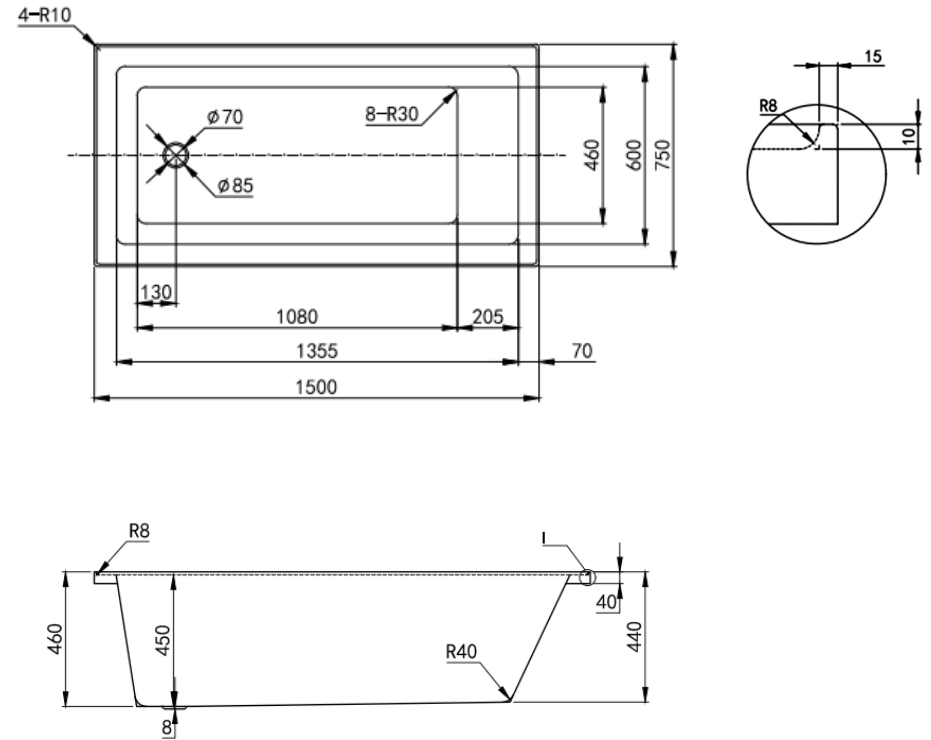

SHOWER DROP IN BATH 1500

1500x750x440mm

SPECIFICATIONS

Product Code	SB1500
Features:	High Gloss White Finish with Good Heat Retention No Overflow;Waste Not Included
Recommended Part:	Bath Flex Hose Connector Flexible Tube (11736) 40x40x88mm
Size:	1500x750x440mm

While we aim to ensure specifications are correct at the time of publication, Inspirebathware reserves the right to make modifications without prior notice.

All measurements are shown in millimetres, Always use physical product measurements for mark-ups and roughing-in as the technical drawing may differ from actual product received.

SPECIFICATIONS

Bathtub must be installed by licensed plumber in accordance with local regulations and standards.

PACKAGE INFO

Package Size mm			Gross Weight kg
1540	770	480	17