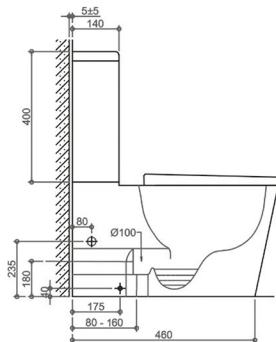

OASIS

Back to Wall Rimless Toilet

Dimension: 615 x 360 x 825mm

Features: Rimless Flsh Technology
 Nano glazing surface
 Highest quality vitreous ceramic
 Slimline Seat (ISC93) - Ergonomic UF
 and quick release soft close seat
 Universal system for both top inlet
 and bottom inlet

- P-Trap: IS15 180mm
- S-Trap: IS32 75-190mm

Optional Traps: S-trap extension IS17 140-250mm with extra

Optional Flush: Geberit Back and Bottom Inlet IOTSPK-G
 IOTSPK-GB

Water Consumption: WELS 4 Star
 4.5L/Full, 3L/Half

Pan Weight:	34.1 kgs
Cistern Weight:	12.1 kgs

FRONT VIEW

SIDE VIEW

TOP VIEW