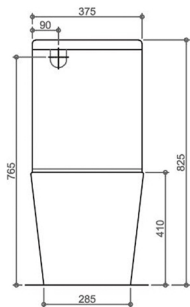

OASIS

Back to Wall Rimless Toilet

Dimension: 615 x 360 x 825mm

Features: Rimless Flsh Technology
 Nano glazing surface
 Highest quality vitreous ceramic
 Slimline Seat (ISC93) - Ergonomic UF
 and quick release soft close seat
 Universal system for both top inlet
 and bottom inlet

- P-Trap: IS15 180mm
- S-Trap: IS32 75-190mm

Optional Traps: S-trap extension IS17 140-250mm with extra

Optional Flush: Geberit Back and Bottom Inlet IOTSPK-G
 IOTSPK-GB

Water Consumption: WELS 4 Star
 4.5L/Full, 3L/Half

Pan Weight:	34.1 kgs
Cistern Weight:	12.1 kgs

FRONT VIEW

SIDE VIEW

TOP VIEW