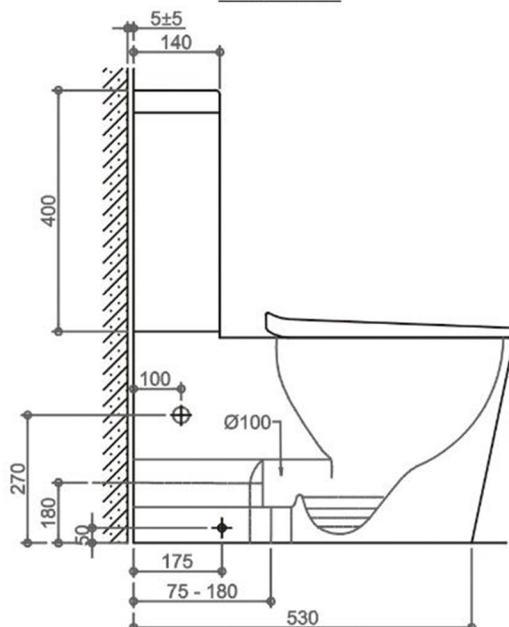

FEANZA

Back to Wall Tornado Toilet

Dimension: 665x375x840mm

Features:

- Tornado Flush Technology
- Nano glazing surface
- Highest quality vitreous ceramic
- Slimline Seat - Ergonomic UF and quick release soft close seat ISC28
- Standard Seat
- Universal system for both top inlet and bottom inlet
- P-Trap: IS15 180mm
- S-Trap: IS32 75-180mm

Optional Traps: S-trap extension IS17 140-245mm with extra

Optional Seats: Soft Close Slim Seat (ISC010)

Optional Flush: Geberit Back and Bottom Inlet

Water Consumption: WELS 4 Star
4.5L/Full, 3L/Half

Pan Weight:	31.4 kgs
Cistern Weight:	12.1 kgs

FRONT VIEW

SIDE VIEW

TOP VIEW