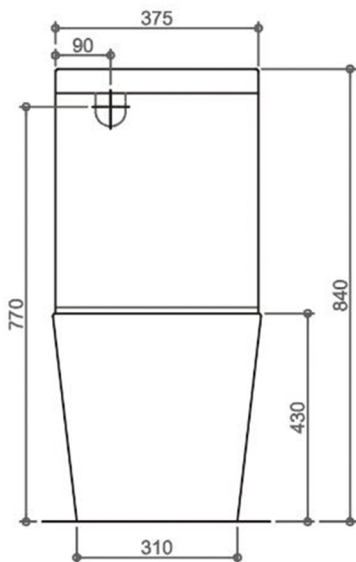

FEANZA

Back to Wall Tornado Toilet

Dimension: 665x375x840mm

Features:

- Tornado Flush Technology
- Nano glazing surface
- Highest quality vitreous ceramic
- Slimline Seat - Ergonomic UF and quick release soft close seat ISC28
- Standard Seat
- Universal system for both top inlet and bottom inlet
- P-Trap: IS15 180mm
- S-Trap: IS32 75-180mm

Optional Traps: S-trap extension IS17 140-245mm with extra

Optional Seats: Soft Close Slim Seat (ISC010)

Optional Flush: Geberit Back and Bottom Inlet

Water Consumption: WELS 4 Star
4.5L/Full, 3L/Half

Pan Weight:	31.4 kgs
Cistern Weight:	12.1 kgs

FRONT VIEW

SIDE VIEW

TOP VIEW