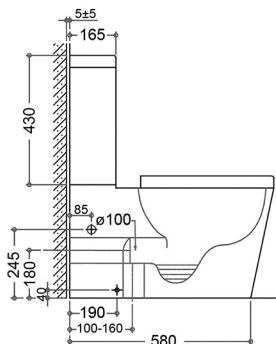

ALZANO

Back to Wall Rimless Toilet Suite

Dimension: 680 x 390 x 840mm

Features:

- Rimless flushing Technology
- Highest quality vitreous ceramic
- Ergonomic UF and quick release soft close seat
- Nano glazing surface
- Universal system for both top inlet and bottom inlet

Optional Seat:

- ISC88 Soft Close Slim Seat
- ISC28 Standard Seat

Optional Traps:

- P-Trap: IS15 180mm
- S-Trap: IS32 100-160mm

Water Consumption: WELS 4 Star
4.5L/Full, 3L/Half

Pan Weight:	38.5 kgs
Cistern Weight:	16.5 kgs

FRONT VIEW

SIDE VIEW

TOP VIEW