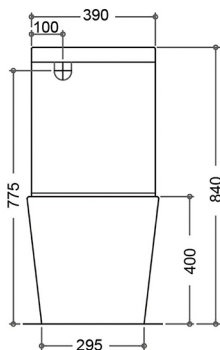

ALZANO

Back to Wall Rimless Toilet Suite

Dimension: 680 x 390 x 840mm

Features:

- Rimless flushing Technology
- Highest quality vitreous ceramic
- Ergonomic UF and quick release soft close seat
- Nano glazing surface
- Universal system for both top inlet and bottom inlet

Optional Seat:

- ISC88 Soft Close Slim Seat
- ISC28 Standard Seat

Optional Traps:

- P-Trap: IS15 180mm
- S-Trap: IS32 100-160mm

Water Consumption: WELS 4 Star
4.5L/Full, 3L/Half

Pan Weight:	38.5 kgs
Cistern Weight:	16.5 kgs

FRONT VIEW

SIDE VIEW

TOP VIEW