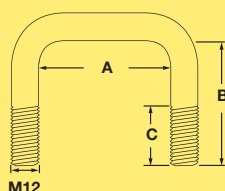

Load capacities are based on the wheel being static and at the lowest setting on a flat/level surface

Jockey Stands

Designed to raise/lower loads on a flat surface

Part Number	Static Load Capacity (kg)	Raised Height (mm)	Lowered Height (mm)
TJS001	400	640	420
TJS003	400	690	440

NEW!

Clamp Style Jockey Stand

TJS001

NEW!

Heavy Duty Jockey Stand

TJS003

Load capacities are based on the stand being at the lowest setting on a flat/level surface

U-Bolts to Suit

All U-Bolts are made from zinc plated steel

Part Number	To suit draw bar	A (mm)	B (mm)	C (mm)	Thread
UBOLT50X50	50 x 50mm	53	78	40	M12
UBOLT75X50	75 x 50mm	77	78	40	M12
UBOLT75X75	75 x 75mm	77	103	40	M12
UBOLT100x50	100 x 50mm	103	40	103	M12