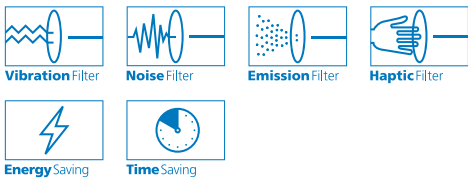

PFERDVALUE:

Safety Code

SG STEELOX

Article Number	Size	Thickness	Description	Max. RPM	
69121043	105mm (4")	1.0mm	EHT 105-1.0 SG STEELOX	14,500	25
61340412	115mm (4 1/2")	1.0mm	EHT 115-1.0 SG STEELOX	13,300	25
61341112	125mm (5")	1.0mm	EHT 125-1.0 SG STEELOX	12,200	25
61340422	115mm (4 1/2")	1.6mm	EHT 115-1.6 SG STEELOX	13,300	25
61341122	125mm (5")	1.6mm	EHT 125-1.6 SG STEELOX	12,200	25
61342122	150mm (6")	1.6mm	EHT 150-1.6 SG STEELOX	10,200	25
61343122	180mm (7")	1.6mm	EHT 180-1.6 SGP STEELOX	8,500	25
61328702	230mm (9")	1.9mm	EHT 230-1.9 SGP STEELOX	6,600	25
61328430	230mm (9")	1.9mm	EHT 230-1.9 SG STEELOX	6,600	25

Safety Recommendations

- Wear eye protection!
- Wear hearing protection!
- Wear a dust mask!
- Wear gloves!
- Follow the safety instructions!
- Do not use if damaged!

PFERD HEAD OFFICE
1-3 Conifer Crescent
Dingley VIC 3172
Phone: (03) 9565 3200
Fax: (03) 9565 3299

PFERD New South Wales
43 Bentley Street
Wetherill Park NSW 2164
Phone: (02) 9725 1833
(02) 9725 1873
Fax: (02) 9756 1663

PFERD Queensland
2/20 Thomas Hanlon Court
Yatala QLD 4207
Phone: (07) 3323 1800
Fax: (07) 3323 1899

PFERD South Australia
4/36-38 Tikalara Street
Regency Park SA 5010
Phone: (08) 8340 1221
Fax: (08) 8346 4225

PFERD Western Australia
Unit 2/13 Canvale Road
Canningvale WA 6155
Phone: (08) 9455 6055
Fax: (08) 9455 6010

PFERD Tasmania
Alltrade Agencies
10 Mountain View Place
Penguin TAS 7316
Phone: 0409371225
Fax: (03) 6437 1332

PFERD Northern Territory
NTIA-NT Industrial Agencies
2/54 Marjorie Street
Pinelands, NT 0829
Phone: (08) 8931 1411
Fax: (08) 8932 5525