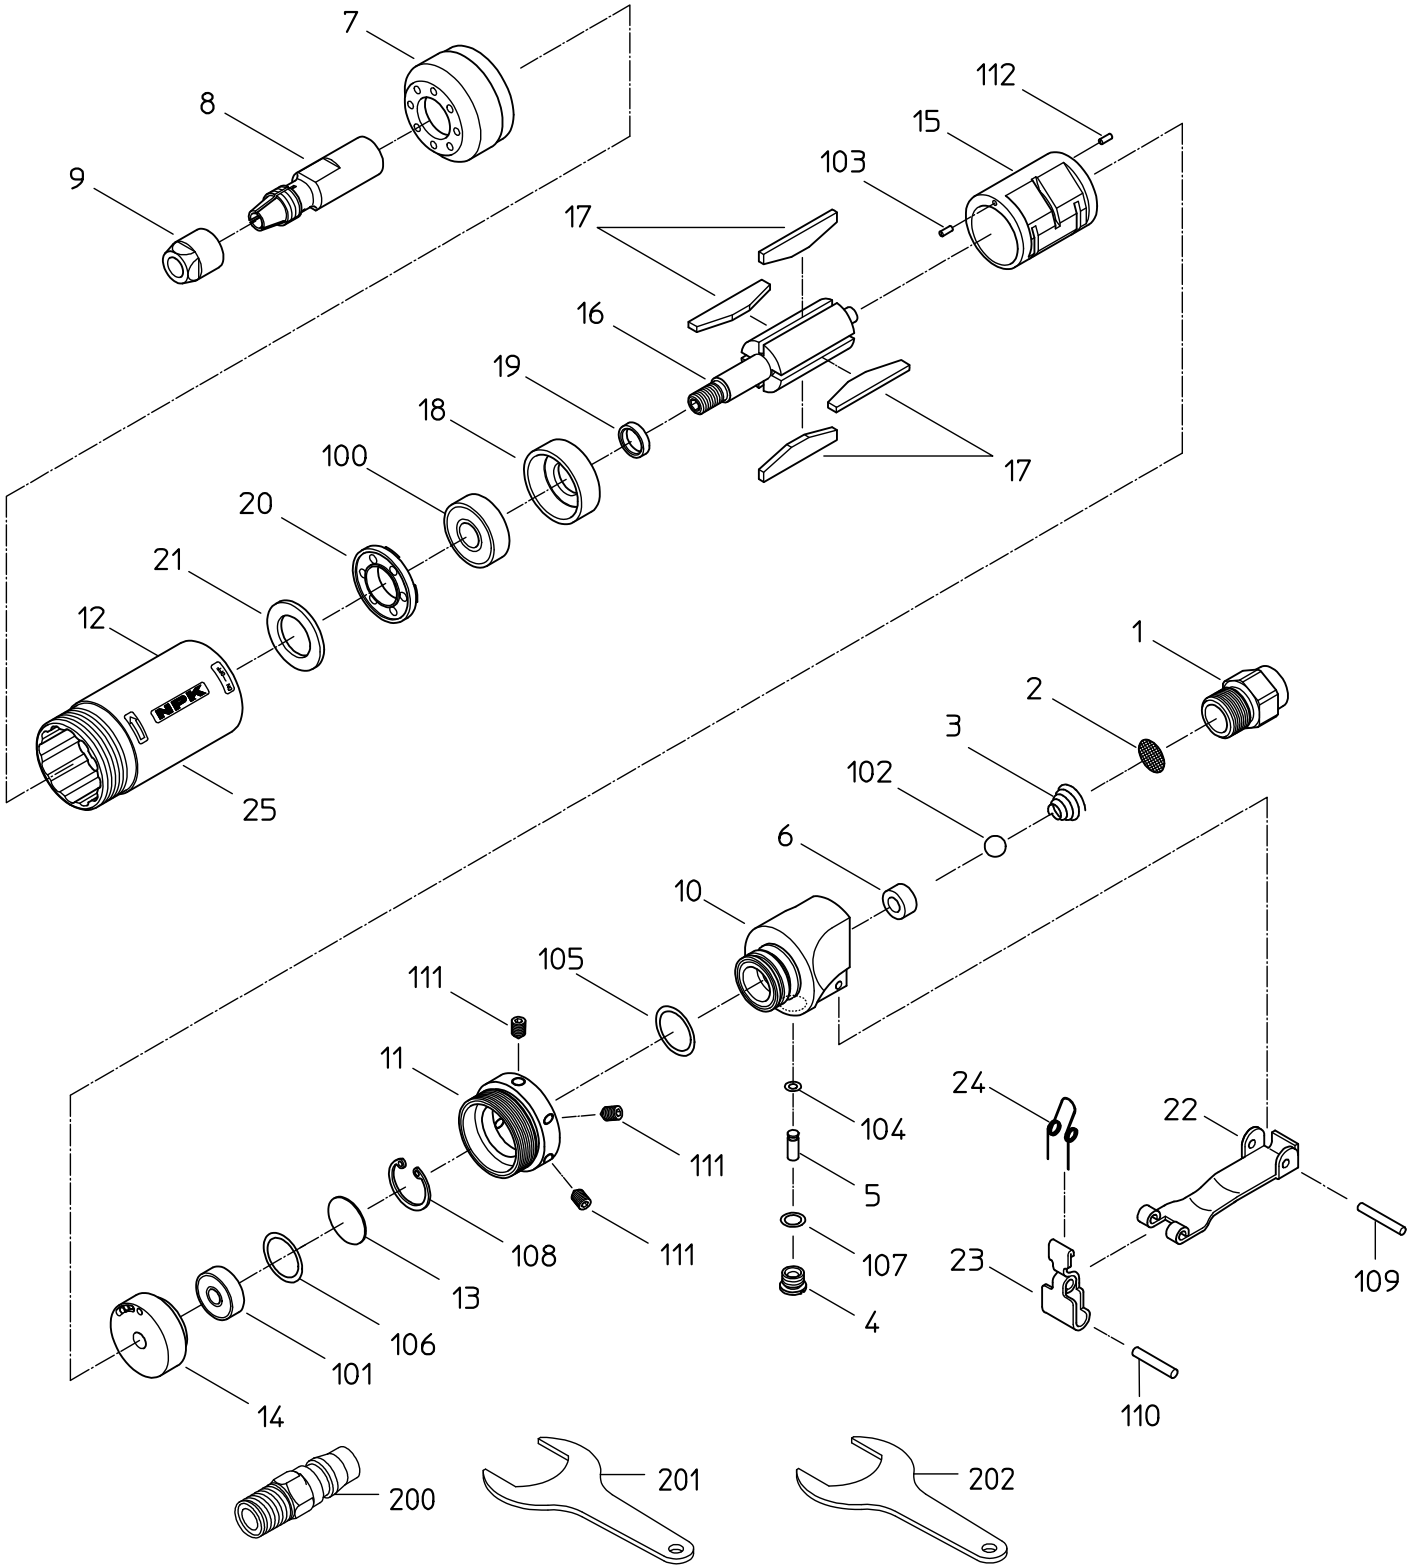

PARTS LIST

RG-383-06

504915

NIPPON PNEUMATIC MFG. CO., LTD.

PARTS LIST

(1/2)

MODEL : **RG-383**

504915

ITEM	PART NO.	PART NAME	Q' ty
1	15015526	INLET BUSHING	1
2	15015319	SCREEN	1
3	15204250	THROTTLE SPRING	1
4	Not available separately. Available only as HANDLE WB or HANDLE CP (P/No. 15015691 No. 15015578)	THROTTLE BUSH	1
5	15015580	THROTTLE PIN	1
6	Not available separately. Available only as HANDLE WB or HANDLE CP (P/No. 15015691 No. 15015578)	VALVE SHEET	1
7	15015324	LOCK RING	1
8	Not available separately. Available only as COLLET CHUCK CP (P/No. 15015742)	COLLET BODY	1
9	Not available separately. Available only as COLLET CHUCK CP (P/No. 15015742)	COLLET NUT	1
10	Not available separately. Available only as HANDLE WB or HANDLE CP (P/No. 15015691 No. 15015578)	HANDLE	1
11	15015330	LOCK NUT	1
12	15015791	ROTOR CASE	1
13	15001260	BEARING WASHER	1
14	15015460	TOP PLATE	1
15	15015310	CYLINDER	1
16	15015314	ROTOR	1
17	15016117	VANE	4
18	15015313	BOTTOM PLATE	1
19	15015316	ROTOR BUSH	1
20	15015453	COLLAR	1
21	15015454	FILTER	1
22	15015470	LEVER	1
23	15000790	STOPPER	1
24	15000770	SPRING	1
25		NAME PLATE	
100	28201079	BALL BEARING	1
101	28201069	BALL BEARING	1
102	28205018	STEEL BALL	1
103	28206010	PIN	1
104	25401630	O RING	1
105	25401270	O RING	1
106	28399087	O RING	1
107	63200050	O RING	1
108	25307919	RETAINING RING	1
109	28208064	SPRING PIN	1
110	28208089	SPRING PIN	1
111	28100623	SET SCREW	6
112	28206148	PIN	1
201	24999104	SPANNER	1
202	24999105	SINGLE ENDED SPANNER	1

PARTS LIST

(2/2)

MODEL : **RG-383**

504915

ITEM	PART NO.	PART NAME	Q' ty
CP LIST	15015578	HANDLE CP	
	1, 2, 3, 4, 5, 6, 10, 22, 23, 24, 102, 104, 105, 107, 109, 110		
	15015655	BOTTOM PLATE WBR	
	18, 100		
	15015685	TOP PLATE WBR	
	14, 101		
	15015691	HANDLE WB	
	6, 10		
	15015742	COLLET CHUCK CP	
	8, 9		
OPTION	15000720	COLLET BUSH (3mm)	