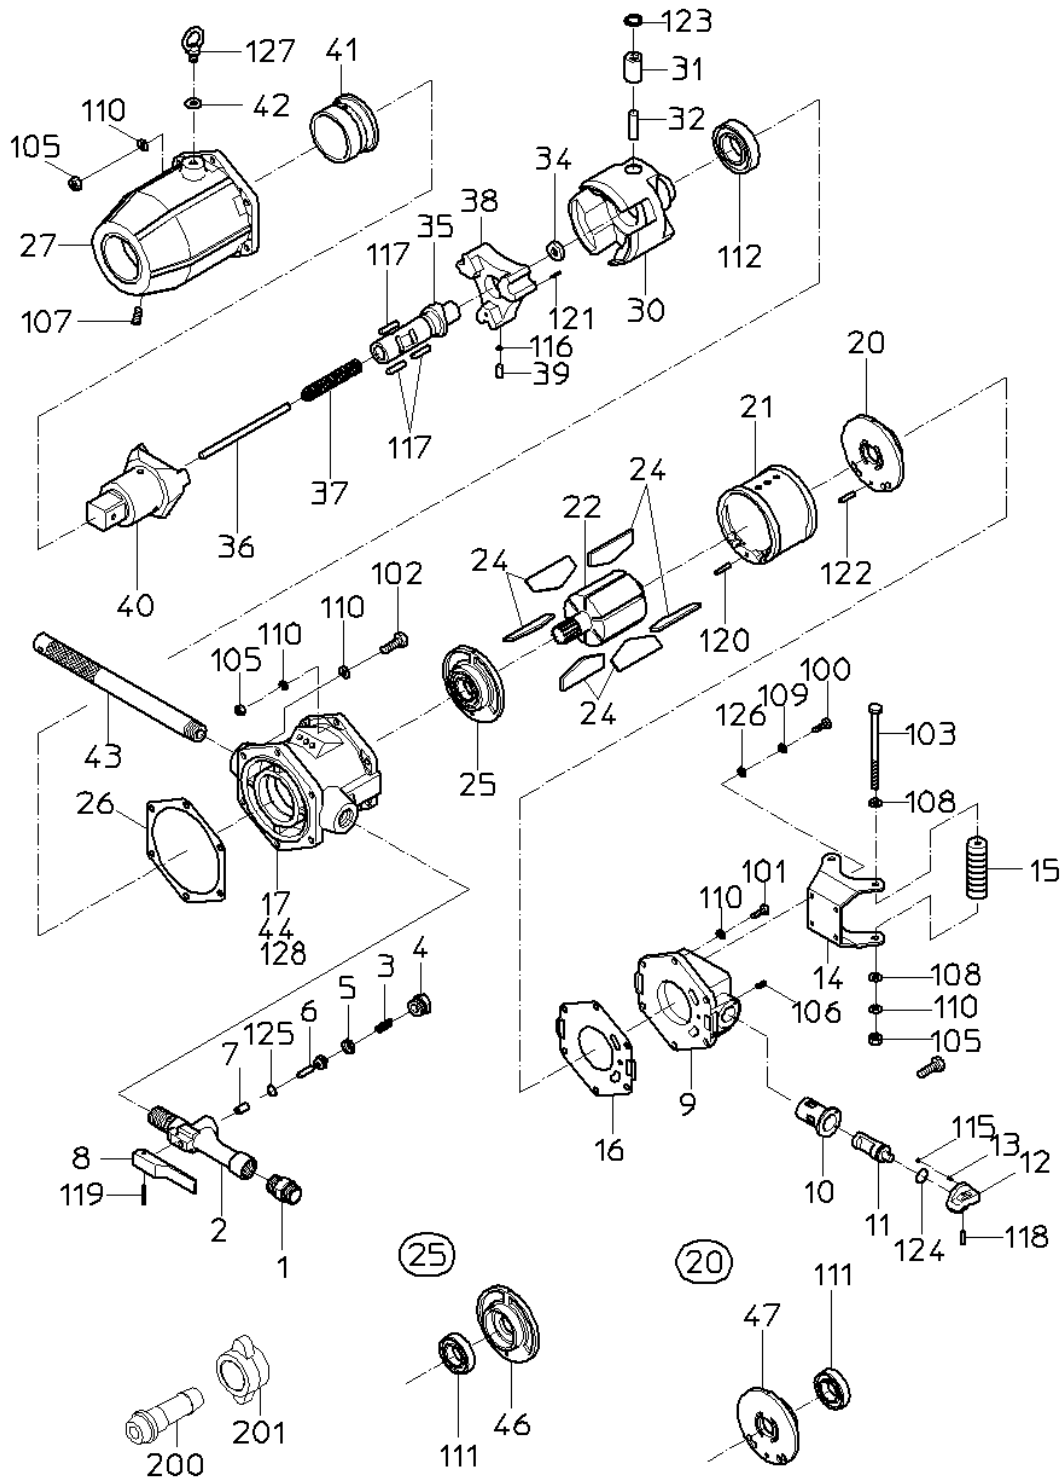

PARTS LIST

NWH-750-24

523308

NIPPON PNEUMATIC MFG.CO.,LTD.

PARTS LIST

(1/2)

MODEL : **NWH-750-24**

523308

ITEM	PART NO.	PART NAME	Q' ty
1	17504560	INLET BUSHING	1
2	Not available separately. Available only as HANDLE WB (P/No. 15219730)	HANDLE	1
3	15211310	THROTTLE SPRING	1
4	15211370	THROTTLE PLUG	1
5	15211350	THROTTLE CAP	1
6	15211360	THROTTLE VALVE	1
7	Not available separately. Available only as HANDLE WB (P/No. 15219730)	THROTTLE BUSH	1
8	15211440	LEVER	1
9	Not available separately. Available only as HANDLE CAP WB (P/No. 15219729)	HANDLE CAP	1
10	Not available separately. Available only as HANDLE CAP WB (P/No. 15219729)	REVERSE BUSH	1
11	15211410	REVERSE VALVE	1
12	15211430	REVERSE LEVER	1
13	15200940	SPRING	1
14	15212020	BOTTOM BRACKET	1
15	15211330	GRIPE	2
16	15211890	TOP SEAL	1
17	15211960	ROTOR CASE	1
20	15219296	TOP PLATE WBR	1
21	15219733	CYLINDER	1
22	15211950	ROTOR	1
24	15211930	VANE	6
25	15219297	BOTTOM PLATE WBR	1
26	15211900	BOTTOM SEAL	1
27	Not available separately. Available only as HAMMER CASE CP (P/No. 15219344)	HAMMER CASE	1
30	15211861	HAMMER	1
31	15212032	BEARING BUSH	1
32	15211801	CAM ROLLER	1
34	15211821	THRUST WASHER	1
35	15211810	CAM SHAFT	1
36	15211980	ROTOR PIN	1
37	15211730	PUSH SPRING	1
38	15211830	SPINDLE CLUTCH	1
39	15212000	STOPPER PIN	1
40	15212470	ANVIL	1
41	15211850	CASE BUSH	1
42	15212040	WASHER	1
43	15211870	HOLDER	1
44		NAME PLATE	1