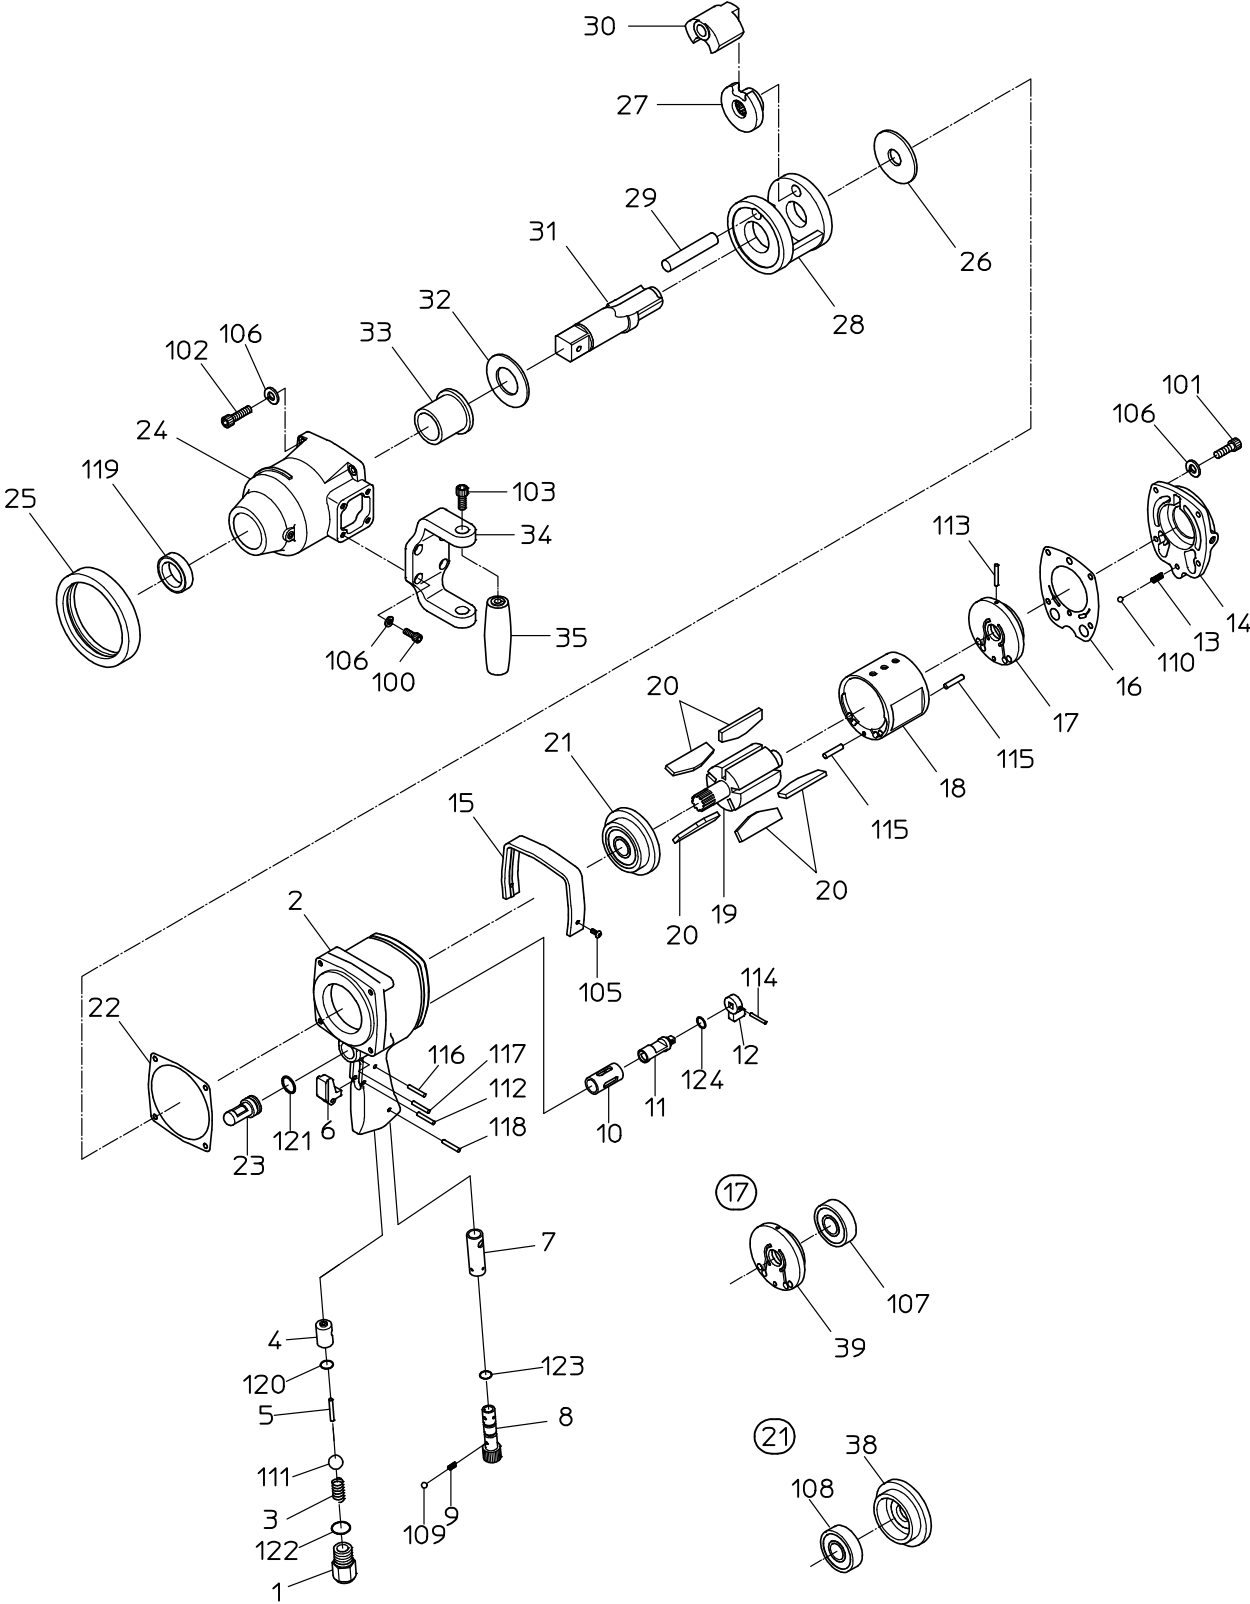

PARTS LIST

NW-3500P(P)

525601

NIPPON PNEUMATIC MFG. CO., LTD.

PARTS LIST

(1/2)

MODEL: **NW-3500P**

525601

ITEM	PART NO.	PART NAME	Q'ty
1	15206760	INLET BUSHING	1
2	15219256	HANDLE WB	1
3	15202720	THROTTLE SPRING	1
5	15206780	THROTTLE PIN	1
6	15206820	LEVER	1
8	15206740	ADJUSTER VALVE	1
9	15200930	SPRING	1
11	15219506	REVERSE VALVE	1
12	15210910	REVERSE LEVER	1
13	15200940	SPRING	1
14	15206800	HANDLE CAP	1
15	15206810	PROTECT CAP	1
16	15206830	TOP SEAL	1
17	15219253	TOP PLATE WBR	1
18	15206610	CYLINDER	1
19	15206651	ROTOR	1
20	15206630	VANE	5
21	15219255	BOTTOM PLATE WBR	1
22	15206600	BOTTOM SEAL	1
23	15206730	EXHAUST COVER	1
24	Not available separately. Available only as HAMMER CASE WB or HAMMER CASE CP (P/No. 15219797 or No. 15219796)	HAMMER CASE	1
25	15206580	CASE CAP	1
26	15206500	SPACER	1
27	15206520	SCREW DRIVER	1
28	15206570	HAMMER FRAME	1
29	15206560	HAMMER PIN	1
30	15206550	HAMMER	1
31	15206490	ANVIL	1
32	15206510	THRUST WASHER	1
33	15206540	CASE BUSH	1
34	15207390	HOLDER	1
35	15207200	GRIPE	1
100	74006016	CAP SCREW	4
101	74006025	CAP SCREW	4
102	74006030	CAP SCREW	4
103	74008020	CAP SCREW	2
105	28100119	C-R. TAP. SCREW	2
106	76420106	SPRING WASHER	12
109	28205023	STEEL BALL	1
110	28205026	STEEL BALL	1
111	28205061	STAINLESS BALL	1
112	28207112	ROLLER PIN	1
113	28208056	SPRING PIN	1
114	28208080	SPRING PIN	1
115	25305050	SPRING PIN	2
117	28299001	SPRING PIN	1
118	28299002	SPRING PIN	1
119	28302017	OIL SEAL	1
121	61200160	O RING	1
122	61200180	O RING	1
123	61200101	O RING	1
124	63910090	O RING	1