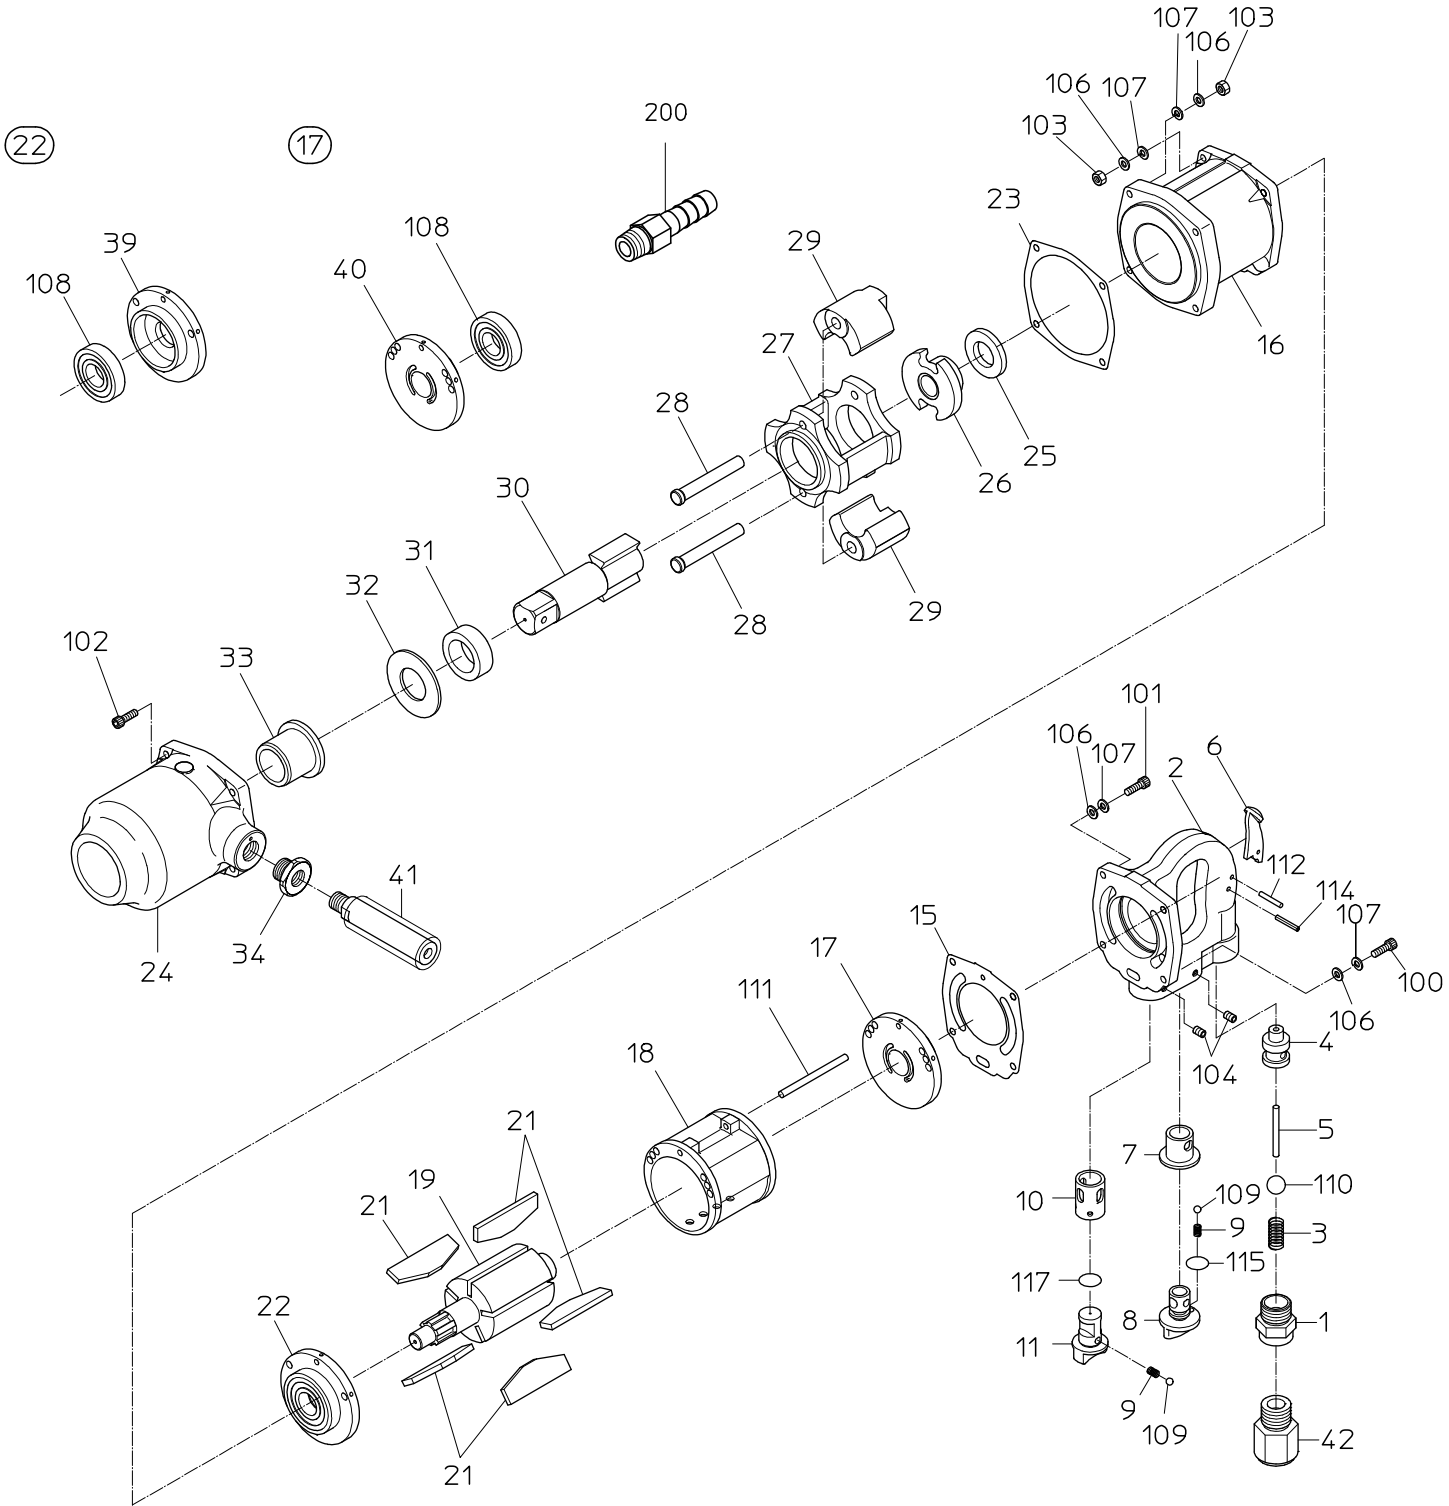

PARTS LIST

NW-32LA(P)

526031

PARTS LIST

(1/3)

MODEL : **NW-32LA(P)**

526031

ITEM	PART NO.	PART NAME	Q' ty
1	15202750	INLET BUSHING	1
2	Not available separately. Available only as HANDLE WB or HANDLE CP (P/No. 15219525 No. 15219902)	HANDLE	1
3	15202720	THROTTLE SPRING	1
4	Not available separately. Available only as HANDLE WB or HANDLE CP (P/No. 15219525 No. 15219902)	THROTTLE BUSH	1
5	15202770	THROTTLE PIN	1
6	15210920	LEVER	1
7	Not available separately. Available only as HANDLE WB or HANDLE CP (P/No. 15219525 No. 15219902)	ADJUSTER BUSHING	1
8	15202730	ADJUSTER VALVE	1
9	15202120	SPRING	2
10	Not available separately. Available only as HANDLE WB or HANDLE CP (P/No. 15219525 No. 15219902)	REVERSE BUSH	1
11	15219895	REVERSE VALVE	1
15	15202920	TOP SEAL	1
16	15202980	ROTOR CASE	1
17	15219215	TOP PLATE WBR	1
18	15219991	CYLINDER	1
19	15202970	ROTOR	1
21	15219991	VANE	5
22	15219218	BOTTOM PLATE WBR	1
23	15202930	BOTTOM SEAL	1
24	Not available separately. Available only as HAMMER CASE CP (P/No. 15219808)	HAMMER CASE	1
25	15202840	SPACER	1
26	15202860	SCREW DRIVER	1
27	15202910	HAMMER FRAME	1
28	15202900	HAMMER PIN	2
29	15202890	HAMMER	2
30	15202830	ANVIL	1
31	15202820	ANVIL BUSH	1
32	15202850	THRUST WASHER	1
33	Not available separately. Available only as HAMMER CASE CP (P/No. 15219808)	CASE BUSH	1
34	Not available separately. Available only as HAMMER CASE CP (P/No. 15219808)	HOLDER SOCKET	1
41	15006040	HOLDER	1
42	24901025	NIPPLE STEAD	1
100	74006022	CAP SCREW	2
101	74006035	CAP SCREW	2
102	28100203	SET BOLT	4
103	25122010	NUT	6
104	25105020	SET SCREW	2