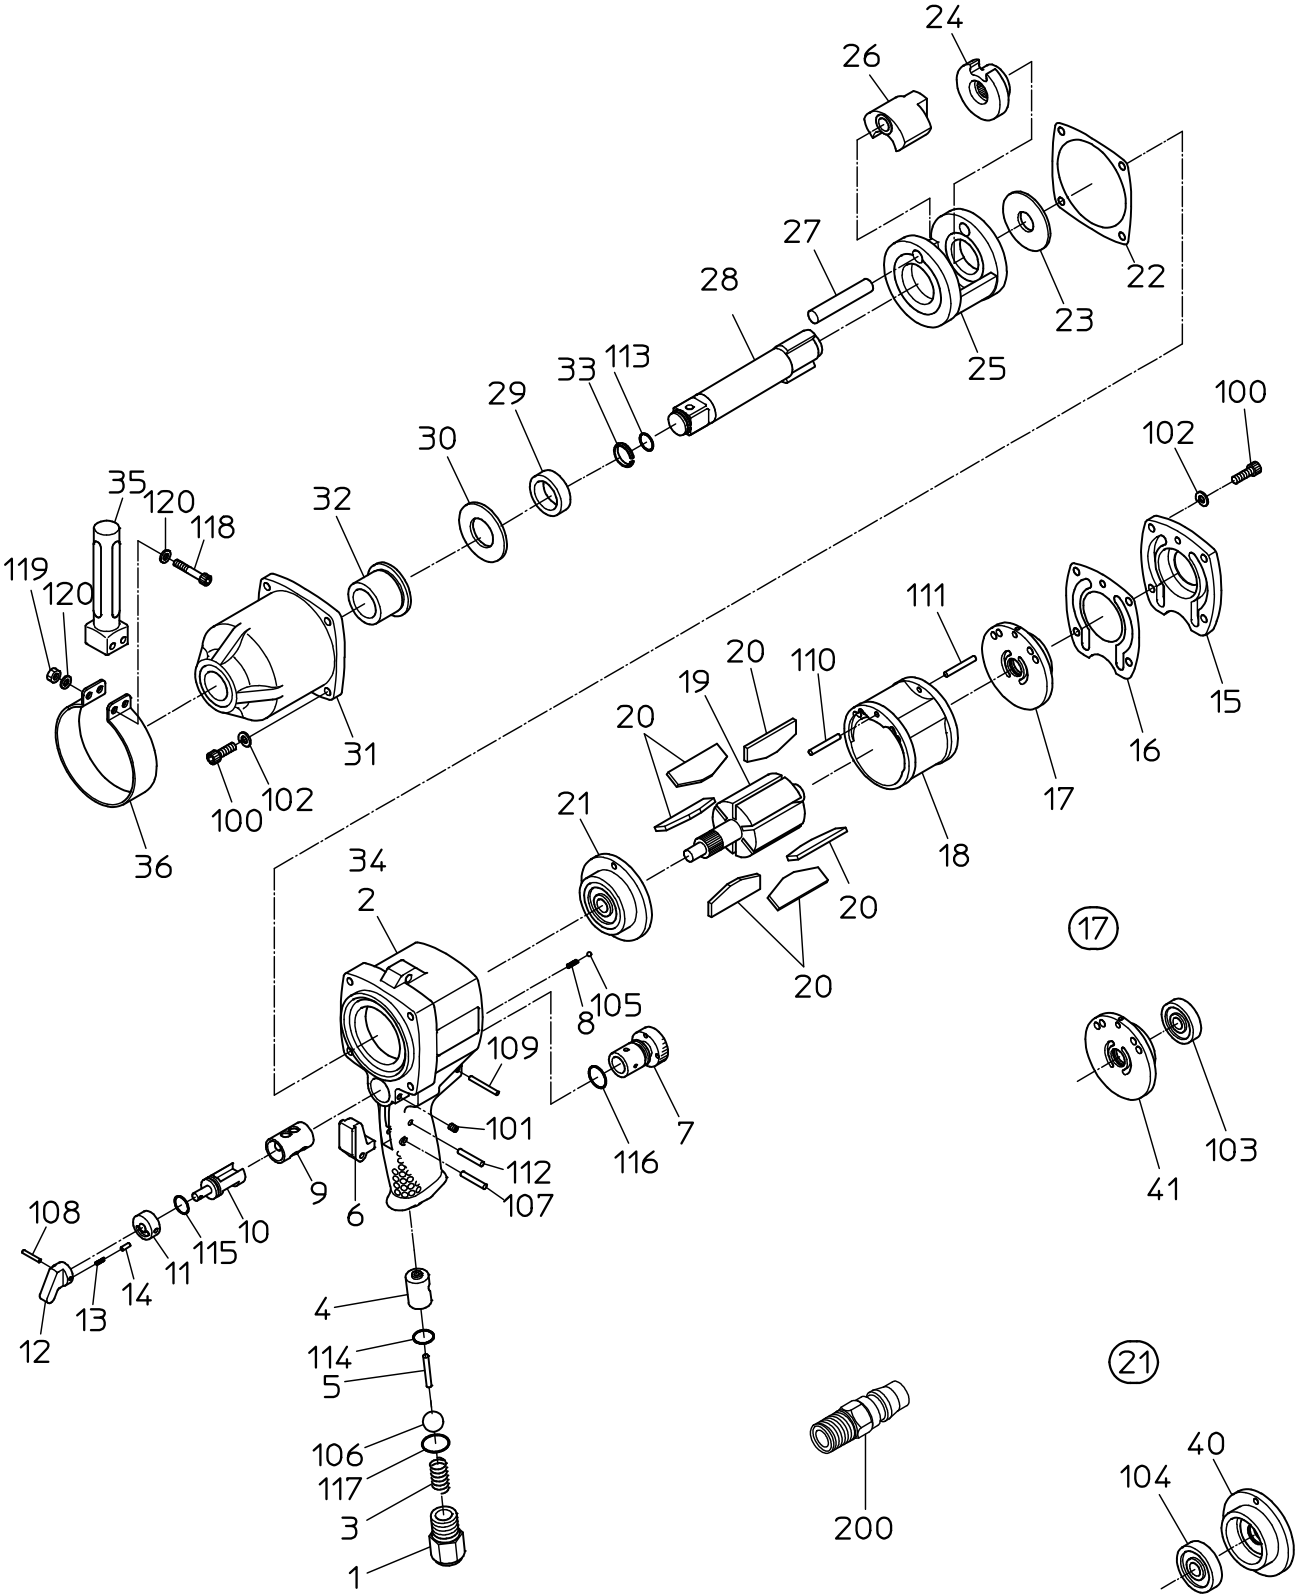

PARTS LIST

NW-2800P(R)

525940

PARTS LIST

(1/2)

MODEL : **NW-2800P**

525940

ITEM	PART NO.	PART NAME	Q' ty
1	15206760	INLET BUSHING	1
2	Not available separately. Available only as HANDLE WB or HANDLE CP (P/No. 15219459 No. 15219458)	HANDLE	1
3	15202720	THROTTLE SPRING	1
4	Not available separately. Available only as HANDLE WB or HANDLE CP (P/No. 15219459 No. 15219458)	THROTTLE BUSH	1
5	15206780	THROTTLE PIN	1
6	15206820	LEVER	1
7	15209710	ADJUSTER VALVE	1
8	15200930	SPRING	1
9	Not available separately. Available only as HANDLE WB or HANDLE CP (P/No. 15219459 No. 15219458)	REVERSE BUSH	1
10	15310820	REVERSE VALVE	1
11	15209740	REVERSE WASHER	1
12	15303540	REVERSE LEVER	1
13	15303430	SPRING	1
14	15303550	REVERSE PIN	1
15	15209730	HANDLE CAP	1
16	15209810	TOP SEAL	1
17	15219205	TOP PLATE WBR	1
18	15219869	CYLINDER	1
19	15202031	ROTOR	1
20	15219937	VANE	6
21	15219207	BOTTOM PLATE WBR	1
22	15201980	BOTTOM SEAL	1
23	15201870	SPACER	1
24	15209760	SCREW DRIVER	1
25	15209800	HAMMER FRAME	1
26	15209780	HAMMER	1
27	15209790	HAMMER PIN	1
28	Not available separately. Available only as ANVIL CP (P/No. 15219278)	ANVIL	1
29	15201850	ANVIL BUSH	1
30	15201880	THRUST WASHER	1
31	Not available separately. Available only as HAMMER CASE CP (P/No. 15219341)	HAMMER CASE	1
32	15201910	CASE BUSH	1
33	15208970	STOPPER RING	1
34		NAME PLATE	1
35	15201950	HOLDER	1
36	15201960	HOLDER BAND	1
100	74006025	CAP SCREW	8
101	28100457	SET SCREW	1
102	28100525	SPRING WASHER	8
105	28205023	STEEL BALL	1
106	28205061	STAINLESS BALL	1
107	28207110	ROLLER PIN	1