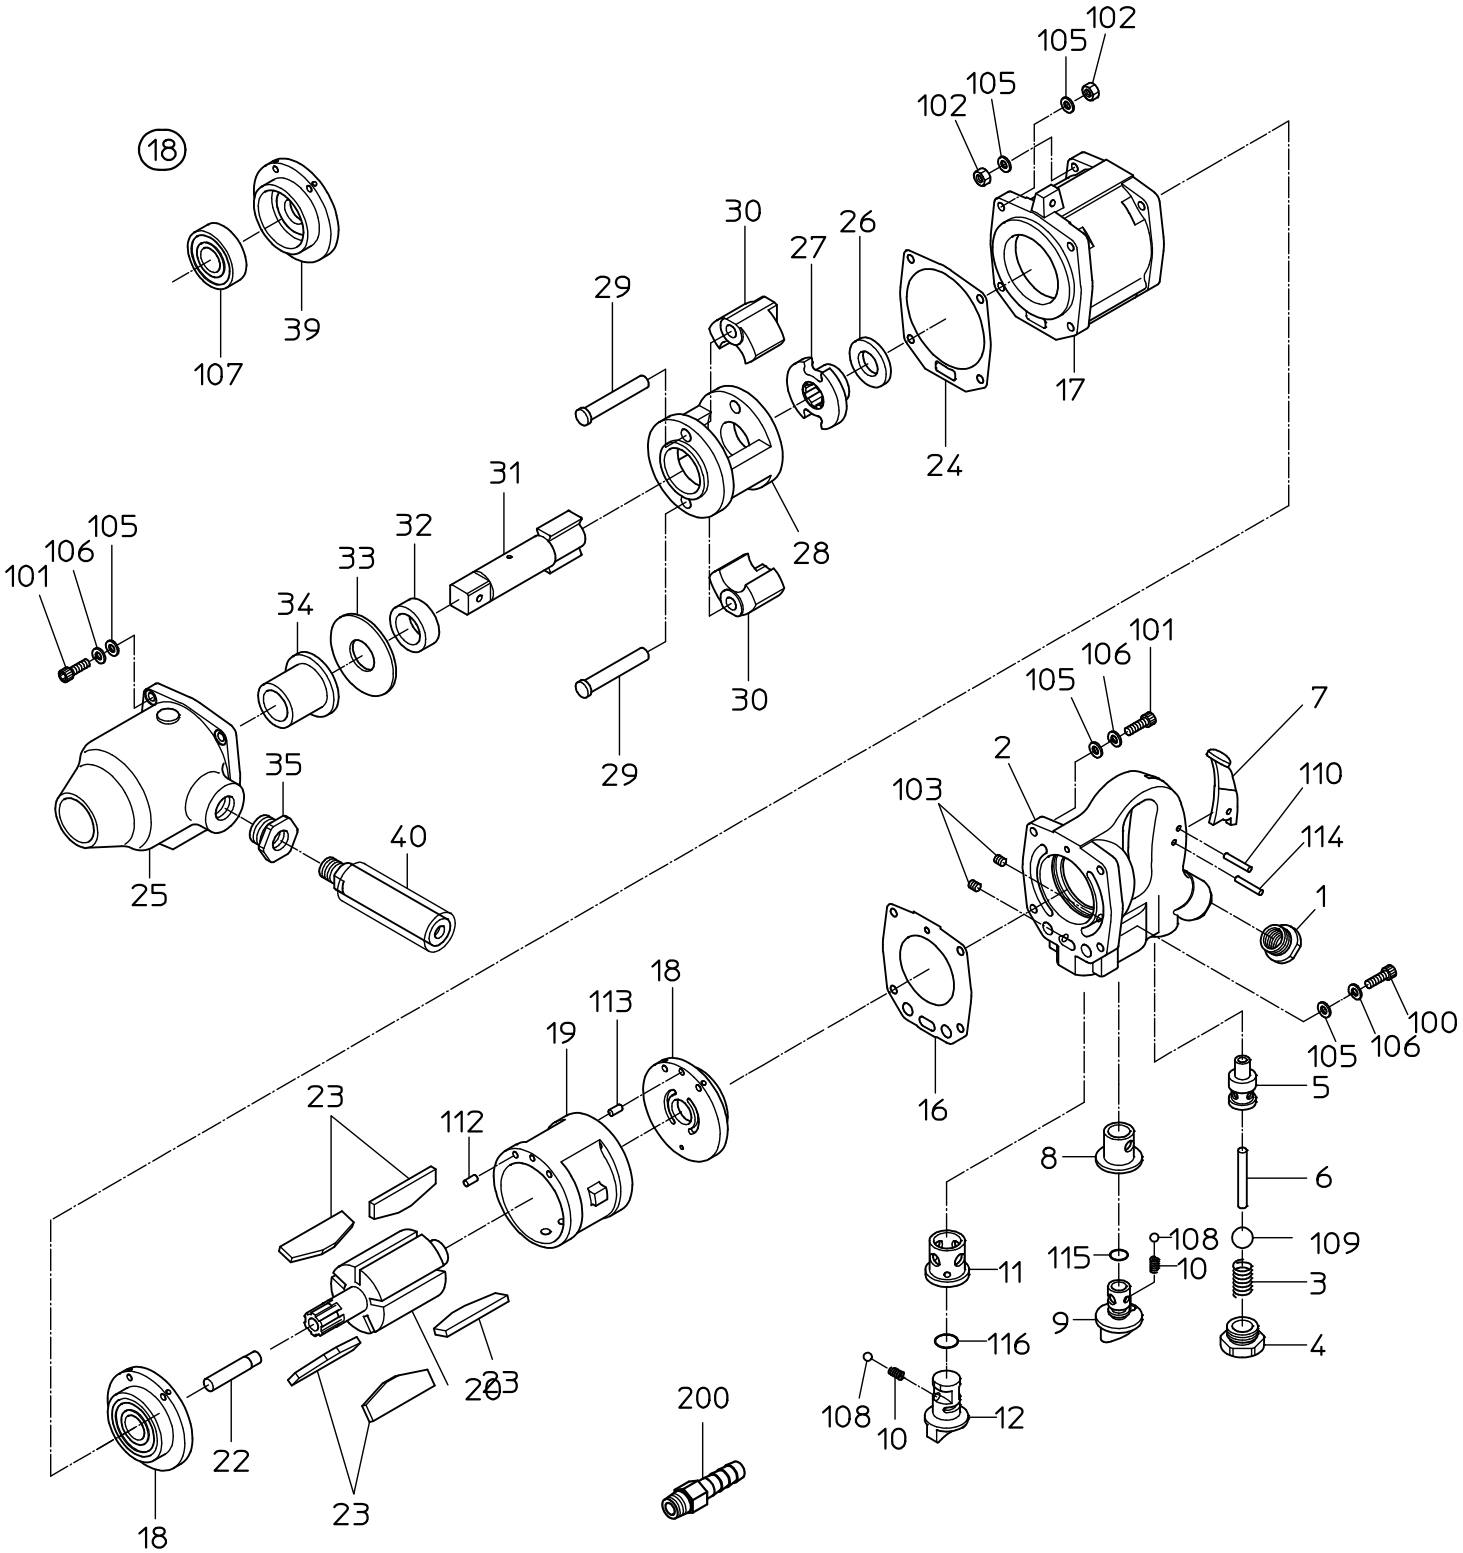

PARTS LIST

NW-22A(P)

525932

PARTS LIST

(1/2)

MODEL : **NW-22A(P)**

525932

ITEM	PART NO.	PART NAME	Q' ty
2	15219523	HANDLE WB	1
3	15206430	THROTTLE SPRING	1
4	15206450	THROTTLE PLUG	1
6	15202600	THROTTLE PIN	1
7	15202630	LEVER	1
9	15219980	ADJUSTER VALVE	1
10	15202120	SPRING	2
12	15219884	REVERSE VALVE	1
16	15202640	TOP SEAL	1
17	15202690	ROTOR CASE	1
18	15219213	END PLATE WBR	2
19	15219549	CYLINDER	1
20	15202680	ROTOR	1
22	15202480	ROTOR PIN	1
23	15212670	VANE	5
24	15202400	BOTTOM SEAL	1
25	15219803	HAMMER CASE	1
26	15202280	SPACER	1
27	15202300	SCREW DRIVER	1
28	15202350	HAMMER FRAME	1
29	15202340	HAMMER PIN	2
30	15202330	HAMMER	2
31	15202270	ANVIL	1
32	15202260	ANVIL BUSH	1
33	15202290	THRUST WASHER	1
34	15202320	CASE BUSH	1
35	15202380	HOLDER SOCKET	1
40	15006040	HOLDER	1
100	74006025	CAP SCREW	2
101	74006035	CAP SCREW	6
102	25122010	NUT	6
103	28100465	SET SCREW	2
105	76310206	WASHER	14
106	76420106	SPRING WASHER	8
108	28205026	STEEL BALL	2
109	28205054	RUBBER BALL	1
110	28207112	ROLLER PIN	1
112	25305050	SPRING PIN	1
113	28208103	SPRING PIN	1
115	61200110	O RING	1
116	61200180	O RING	1

PARTS LIST

(2/2)

MODEL : **NW-22A(P)**

525932

ITEM	PART NO.	PART NAME	Q' ty
	ASSY LIST		
【18】	15219213	END PLATE WBR	
(39)	Not available as a single part.	END PLATE	1
(107)	28201091	BALL BEARING	1
【2】	15219523	HANDLE WB	
(1)	15210840	INLET BUSHING	1
(5)	Not available as a single part.	THROTTLE BUSH	1
(8)	Not available as a single part.	ADJUSTER BUSHING	1
(11)	Not available as a single part.	REVERSE BUSH	1
(38)	Not available as a single part.	HANDLE	1
(114)	28208107	SPRING PIN	1
	15219479	ROTOR CASE CP	
	17, 18, 19, 112, 113		
	15219982	HANDLE CP	
	1, 2, 3, 4, 5, 6, 7, 8, 9, 10, 11, 12, 103, 108, 109, 110, 114		
	115, 116		
	15219807	HAMMER CASE CP	
	25, 34, 35		