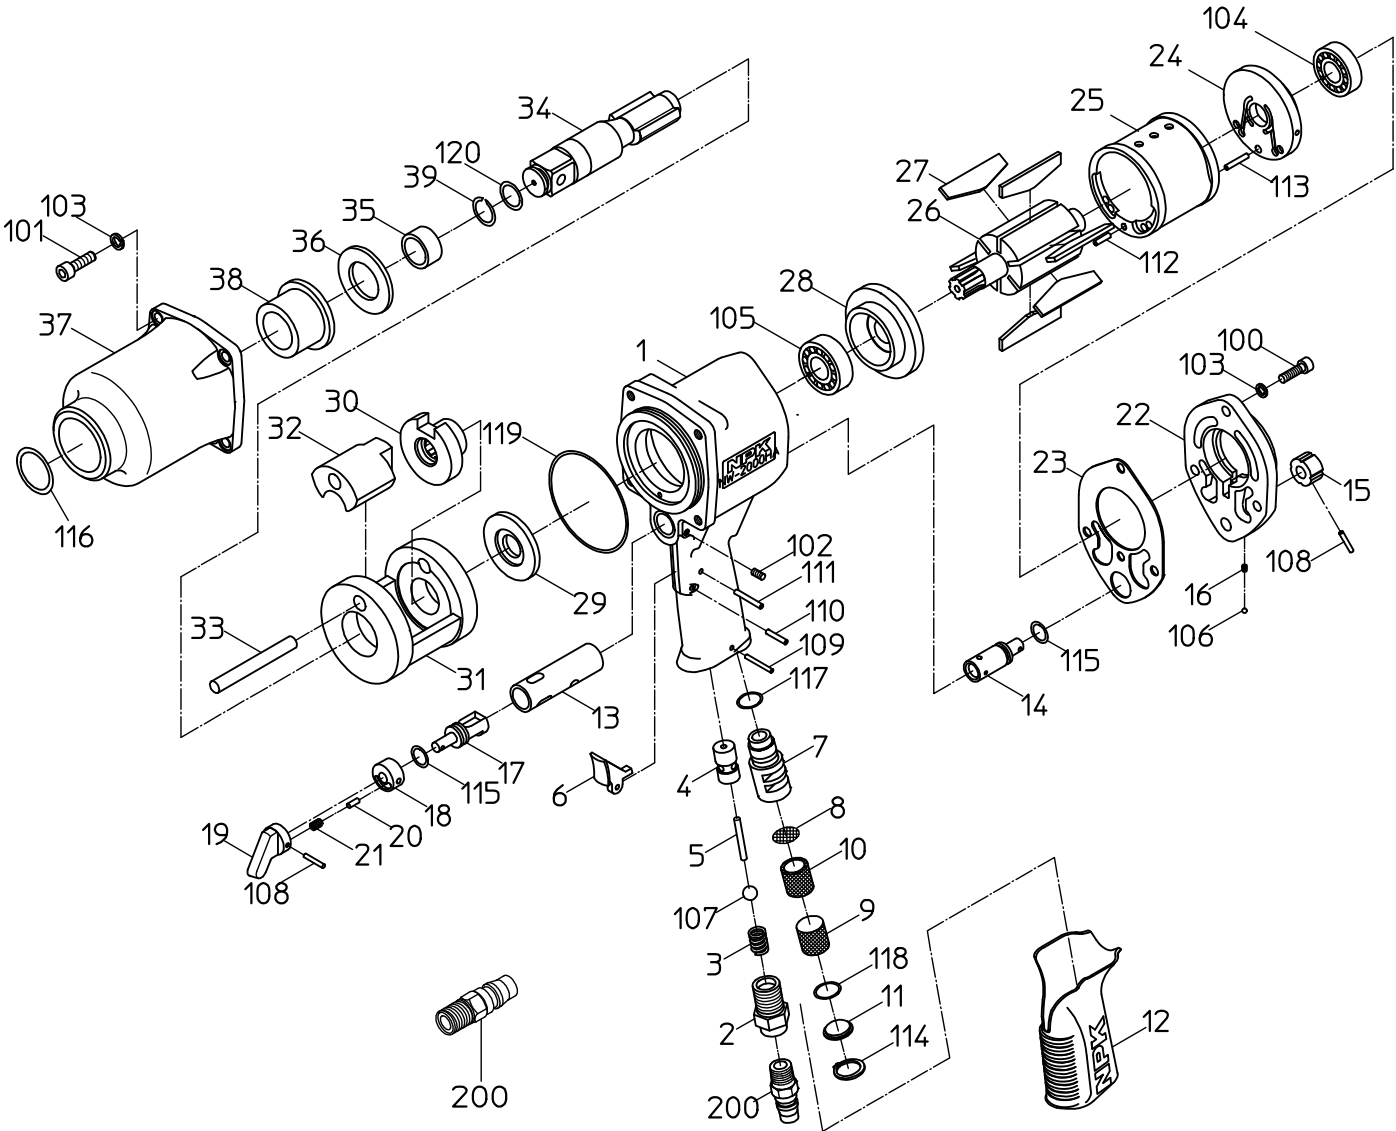

PARTS LIST

NW-2000HA(R)

525783

PARTS LIST

(1/2)

MODEL : **NW-2000HA (R)**

525783

ITEM	PART NO.	PART NAME	Q' ty
1	Not available separately. Available only as HANDLE WB or HANDLE CP (P/No. 15219470 No. 15219974)	HANDLE	1
2	15205580	INLET BUSHING	1
3	15205550	THROTTLE SPRING	1
4	Not available separately. Available only as HANDLE WB or HANDLE CP (P/No. 15219470 No. 15219974)	THROTTLE BUSH	1
5	15205080	THROTTLE PIN	1
6	15304350	LEVER	1
7	15208980	EXHAUST COVER	1
8	15210390	FILTER	1
9	15210380	SCREEN	1
10	15219484	MUFFLER	1
11	15210240	EXHAUST WASHER	1
12	15210280	GRIP	1
13	Not available separately. Available only as HANDLE WB or HANDLE CP (P/No. 15219470 No. 15219974)	REVERSE BUSH	1
14	15208990	ADJUSTER VALVE	1
15	15210270	ADJUSTER LEVER	1
16	15205040	SPRING	1
17	15304330	REVERSE VALVE	1
18	15303560	REVERSE WASHER	1
19	15303540	REVERSE LEVER	1
20	15303550	REVERSE PIN	1
21	15303430	SPRING	1
22	15209010	HANDLE CAP	1
23	15209050	TOP SEAL	1
24	Not available separately. Available only as TOP PLATE WBR (P/No. 15219472)	TOP PLATE	1
25	15219990	CYLINDER	1
26	15205811	ROTOR	1
27	15219939	VANE	6
28	Not available separately. Available only as BOTTOM PLATE WBR (P/No. 15219473)	BOTTOM PLATE	1
29	15205660	SPACER	1
30	15205680	DRIVER	1
31	15205730	HAMMER FRAME	1
32	15205710	HAMMER	1
33	15205720	HAMMER PIN	1
34	Not available separately. Available only as ANVIL CP (P/No. 15219758)	ANVIL	1
35	15205640	ANVIL BUSH	1
36	15205670	THRUST WASHER	1
37	Not available separately. Available only as HAMMER CASE WB or HAMMER CASE CP (P/No. 15219793 or No. 15219471)	HAMMER CASE	1