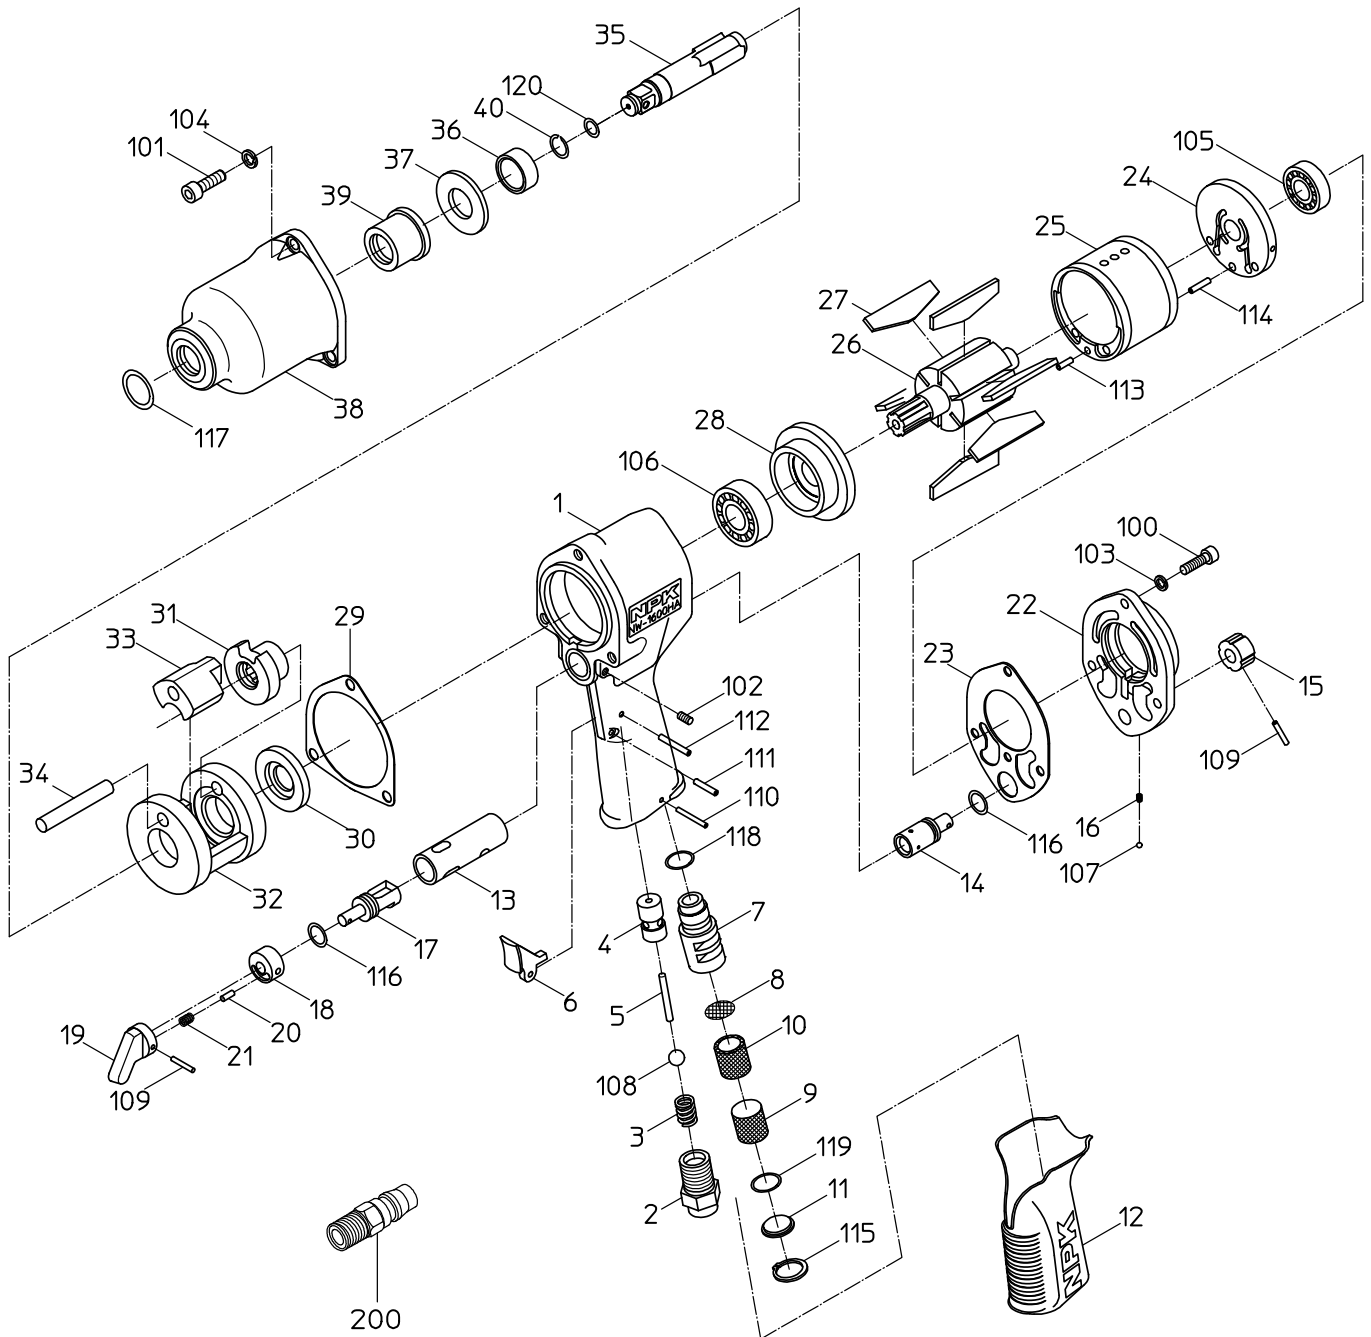

PARTS LIST

NW-1600HA(2R)

526040

NIPPON PNEUMATIC MFG. CO., LTD.

PARTS LIST

(1/2)

MODEL : **NW-1600HA (2R)**

526040

ITEM	PART NO.	PART NAME	Q' ty
1	Not available separately. Available only as HANDLE WB or HANDLE CP (P/No. 15219465 No. 15219972)	HANDLE	1
2	15205580	INLET BUSHING	1
3	15205550	THROTTLE SPRING	1
4	Not available separately. Available only as HANDLE WB or HANDLE CP (P/No. 15219465 No. 15219972)	THROTTLE BUSH	1
5	15205080	THROTTLE PIN	1
6	15304350	LEVER	1
7	15210230	EXHAUST COVER	1
8	15210390	FILTER	1
9	15210380	SCREEN	1
10	15219484	MUFFLER	1
11	15210240	EXHAUST WASHER	1
12	15210280	GRIP	1
13	Not available separately. Available only as HANDLE WB or HANDLE CP (P/No. 15219465 No. 15219972)	REVERSE BUSH	1
14	15210260	ADJUSTER VALVE	1
15	15210270	ADJUSTER LEVER	1
16	15205040	SPRING	1
17	15304330	REVERSE VALVE	1
18	15303560	REVERSE WASHER	1
19	15303540	REVERSE LEVER	1
20	15303550	REVERSE PIN	1
21	15303430	SPRING	1
22	15207810	HANDLE CAP	1
23	15207840	TOP SEAL	1
24	Not available separately. Available only as TOP PLATE WBR (P/No. 15219467)	TOP PLATE	1
25	15219989	CYLINDER	1
26	15205321	ROTOR	1
27	15219933	VANE	6
28	Not available separately. Available only as BOTTOM PLATE WBR (P/No. 15219468)	BOTTOM PLATE	1
29	15207850	BOTTOM SEAL	1
30	15205170	SPACER	1
31	15205190	DRIVER	1
32	15205240	HAMMER FRAME	1
33	15207740	HAMMER	1
34	15205230	HAMMER PIN	1
35	Not available separately. Available only as ANVIL CP (P/No. 15219247)	ANVIL	1
36	15205150	ANVIL BUSH	1
37	15205180	THRUST WASHER	1