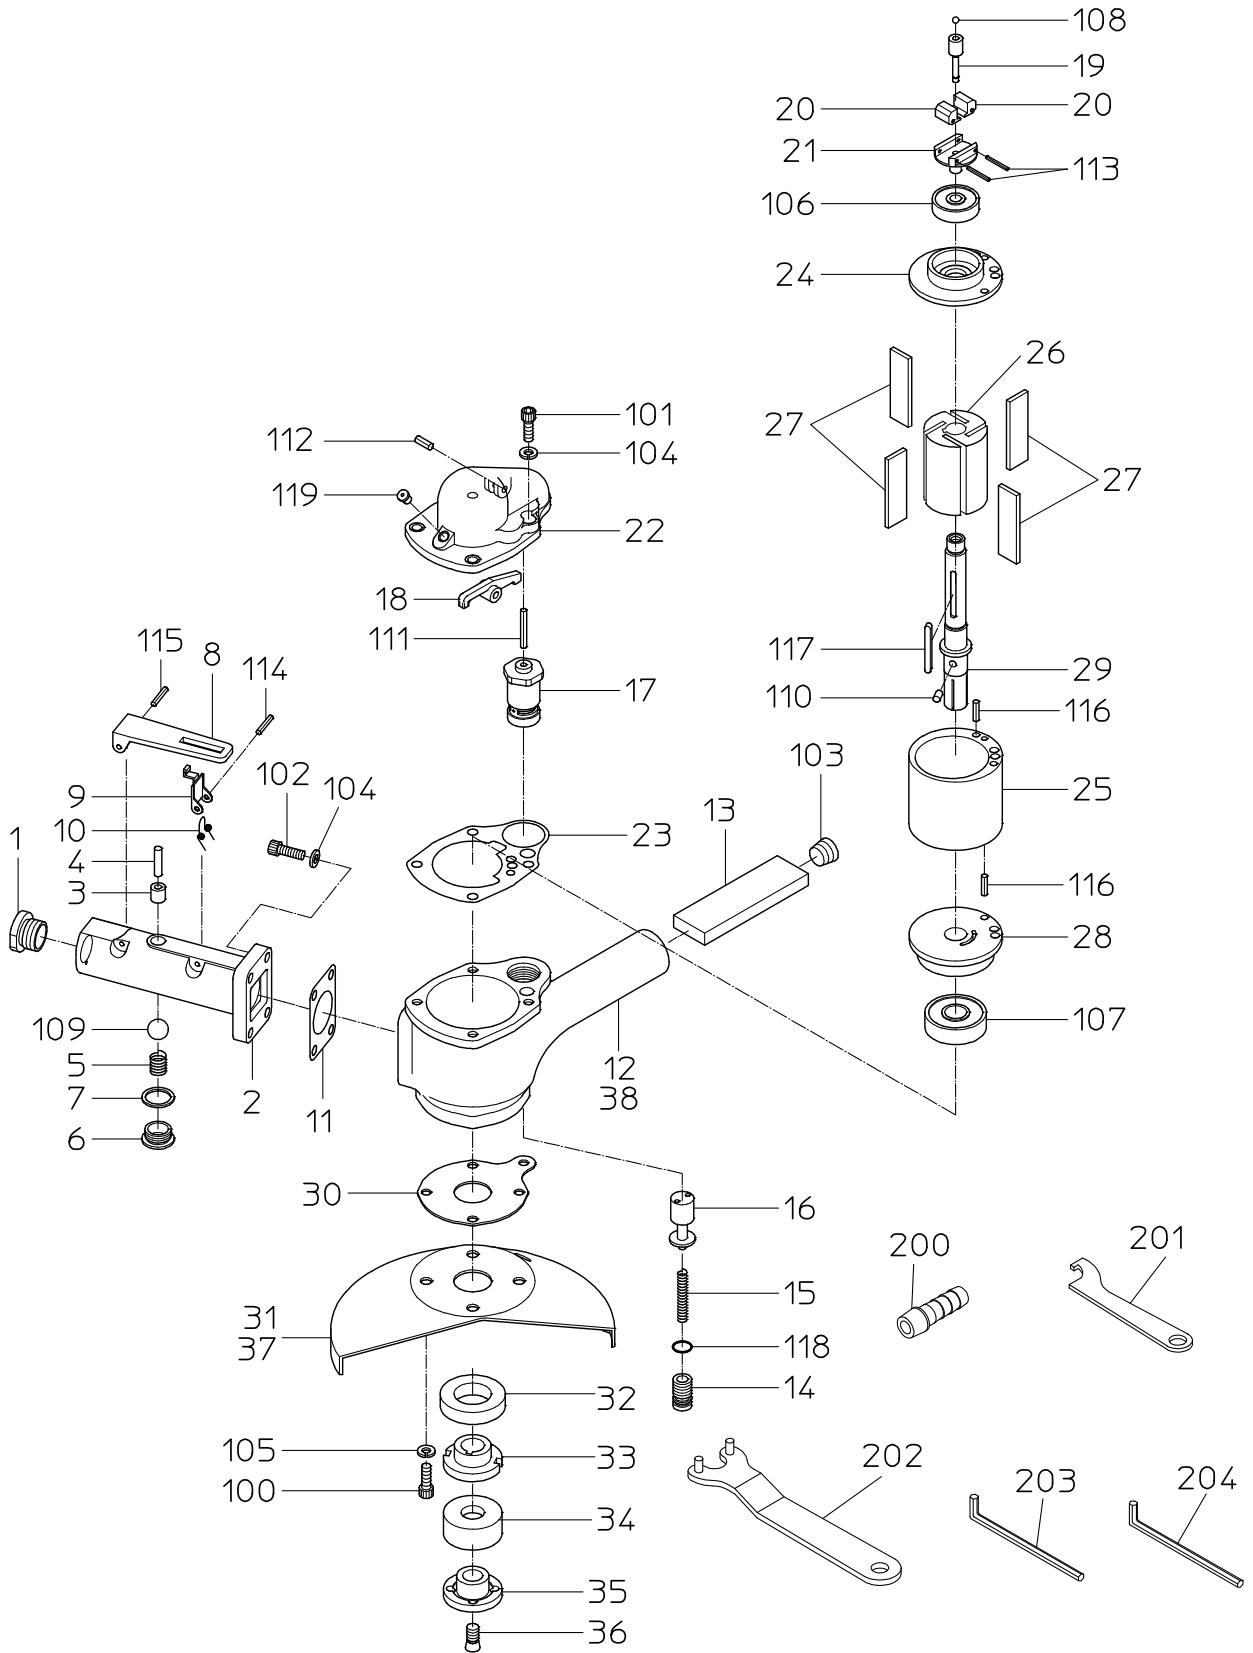

PARTS LIST

NVG-180SLW

503058

NIPPON PNEUMATIC MFG. CO., LTD.

PARTS LIST

(1/2)

MODEL : **NVG-180SLW**

503058

ITEM	PART NO.	PART NAME	Q' ty
1	15210840	INLET BUSHING	1
2	Not available separately. Available only as THROTTLE ARBOR WB	THROTTLE ARBOR	1
3	Not available separately. Available only as THROTTLE ARBOR WB	THROTTLE BUSH	1
4	28207224	ROLLER PIN	1
5	15009260	THROTTLE SPRING	1
6	15009290	THROTTLE PLUG	1
7	15009340	RUBBER PACKING	1
8	15016037	LEVER	1
9	15008270	STOPPER	1
10	15008230	SPRING	1
11	15009030	SEAL PACKING	1
12	15009440	ROTOR CASE	1
13	15009150	OILER FELT	1
14	15008770	ADJUST SCREW	1
15	15009250	GOVERNOR SPRING	1
16	15008780	GOVERNOR VALVE	1
17	15009380	GOVERNOR BUSH	1
18	15008860	GOVERNOR LEVER	1
19	15009390	GOVERNOR SPINDLE	1
20	15007710	GOVERNOR WEIGHT	2
21	15007700	GOVERNOR BODY	1
22	15016067	HANDLE CAP	1
23	15009040	TOP SEAL	1
24	15009420	TOP PLATE	1
25	15009050	CYLINDER	1
26	15009430	ROTOR	1
27	15016114	VANE	4
28	15009080	BOTTOM PLATE	1
29	15009460	STONE SPINDLE	1
30	15009120	BEARING COVER	1
31	15009020	STONE COVER	1
32	15009140	FELT RING	1
33	15009410	STONE FLANGE	1
34	15009010	STONE WASHER	1
35	15006060	WHEEL NUT	1
36	15006300	LOCK SCREW	1
37		NAME PLATE	1
38		NAME PLATE	1
100	28100358	CAP SCREW	4
101	28100359	CAP SCREW	4
102	28100360	CAP SCREW	4
103	28100503	HEX. SOCKET PLUG	1
104	28100525	SPRING WASHER	8
105	28100526	SPRING WASHER	4
106	28201088	BALL BEARING	1
107	28201099	BALL BEARING	1
108	25502120	STEEL BALL	1
109	28205053	RUBBER BALL	1
110	28206087	PIN	1
111	28206153	PIN	1
112	28207131	ROLLER PIN	1