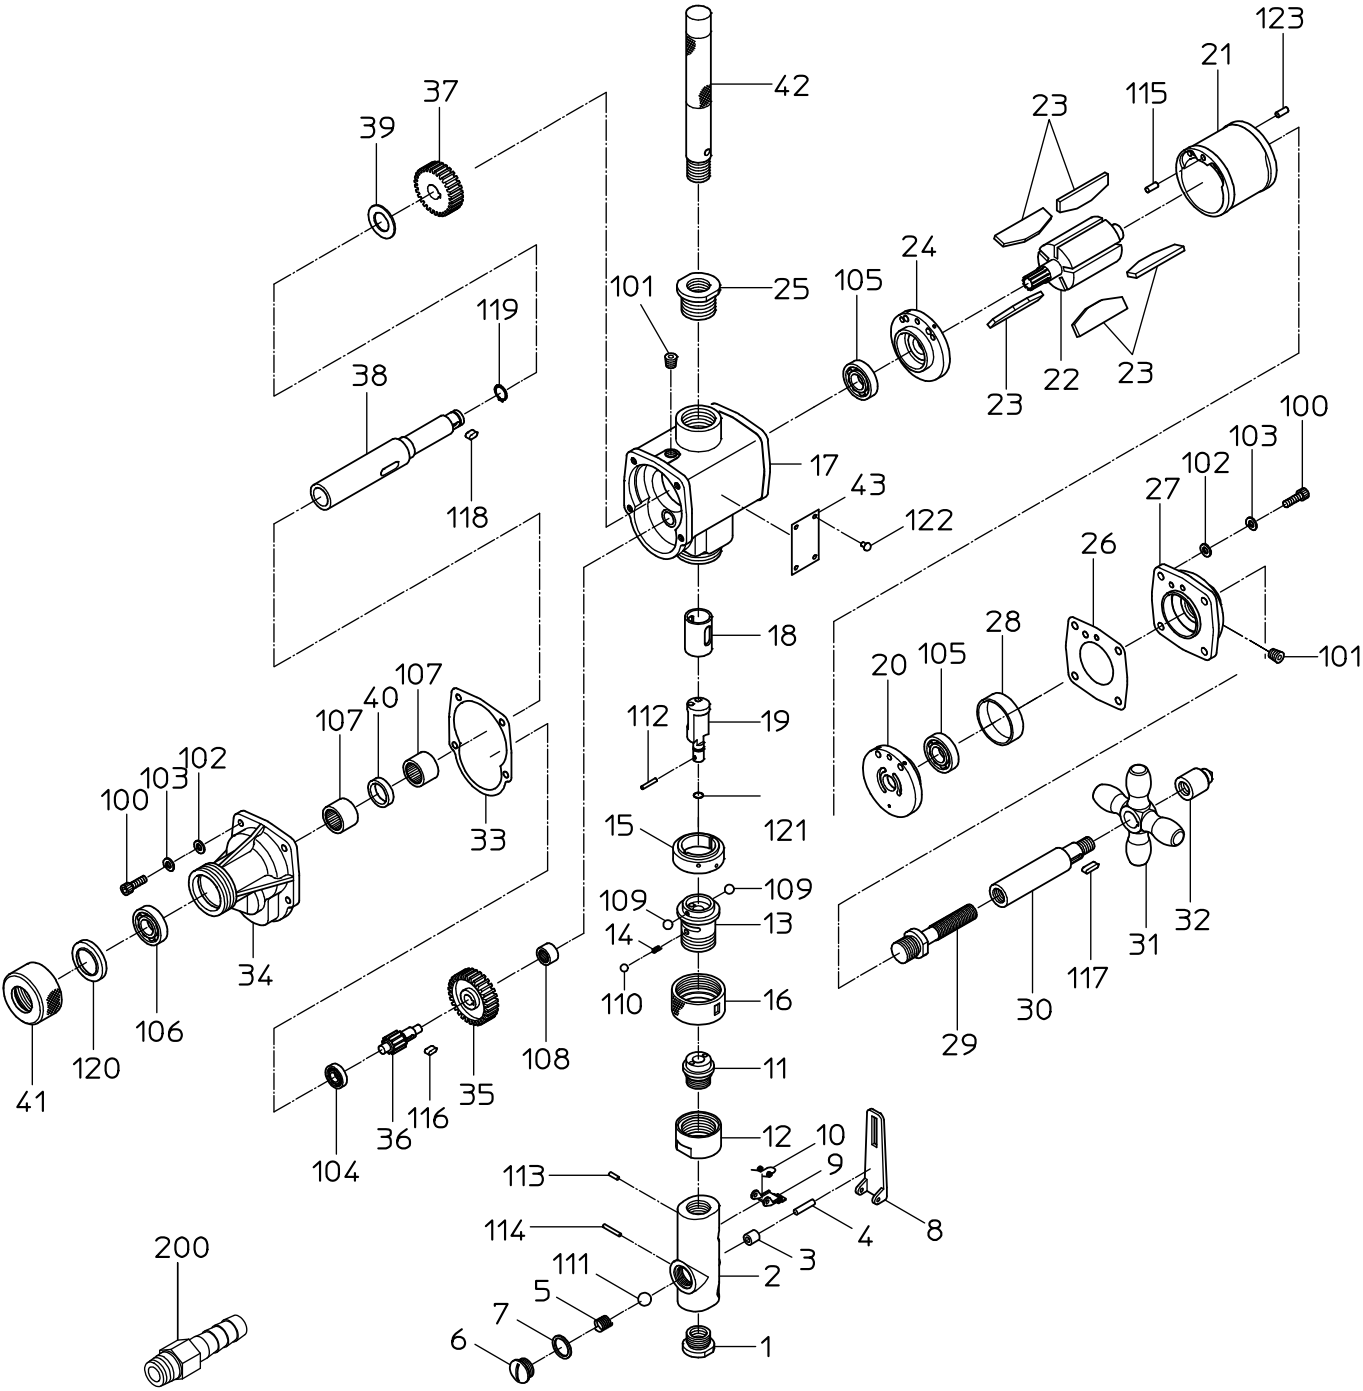

PARTS LIST

NRD-22RLW

510366

NIPPON PNEUMATIC MFG. CO., LTD.

PARTS LIST

(1/2)

MODEL : **NRD-22RLW**

510366

ITEM	PART NO.	PART NAME	Q'ty
1	15210840	INLET BUSHING	1
2	Not available separately. Available only as THROTTLE ARBOR WB	THROTTLE ARBOR	1
3	Not available separately. Available only as THROTTLE ARBOR WB	THROTTLE BUSH	1
4	28207224	ROLLER PIN	1
5	15009260	THROTTLE SPRING	1
6	15009290	THROTTLE PLUG	1
7	15009340	RUBBER PACKING	1
8	15016037	LEVER	1
9	15008270	STOPPER	1
10	15008230	SPRING	1
11	15101330	THROTTLE ADAPTOR	1
12	15101340	ARBOR NUT	1
13	15101320	THROTTLE ARBOR	1
14	15007650	SPRING	1
15	15403740	REVERSE LEVER	1
16	15101010	ARBOR NUT	1
17	Not available separately. Available only as ROTOR CASE CP (P/No. 15106835)	ROTOR CASE	1
18	Not available separately. Available only as ROTOR CASE CP (P/No. 15106835)	REVERSE BUSH	1
19	15101070	REVERSE VALVE	1
20	15101150	TOP PLATE	1
21	15101140	CYLINDER	1
22	15101180	ROTOR	1
23	15106838	VANE	5
24	15101170	BOTTOM PLATE	1
25	15207510	SOCKET	1
26	15101120	TOP SEAL	1
27	Not available separately. Available only as OIL CASE WB (P/No. 15106703)	OIL CASE	1
28	Not available separately. Available only as OIL CASE WB (P/No. 15106703)	OIL BUSH	1
29	15101050	FEED SCREW	1
30	15101060	FEED SLEEVE	1
31	15101040	FEED HANDLE	1
32	15101020	CENTER	1
33	15101130	BOTTOM SEAL	1
34	Not available separately. Available only as GEAR CASE CP (P/No. 15106718)	GEAR CASE	1
35	15101200	REDUCTION GEAR	1
36	15101210	REDUCTION GEAR	1
37	15101230	SOCKET GEAR	1
38	15101260	DRILL SOCKET	1
39	15101100	THRUST WASHER	1
40	15101300	BEARING COLLAR	1