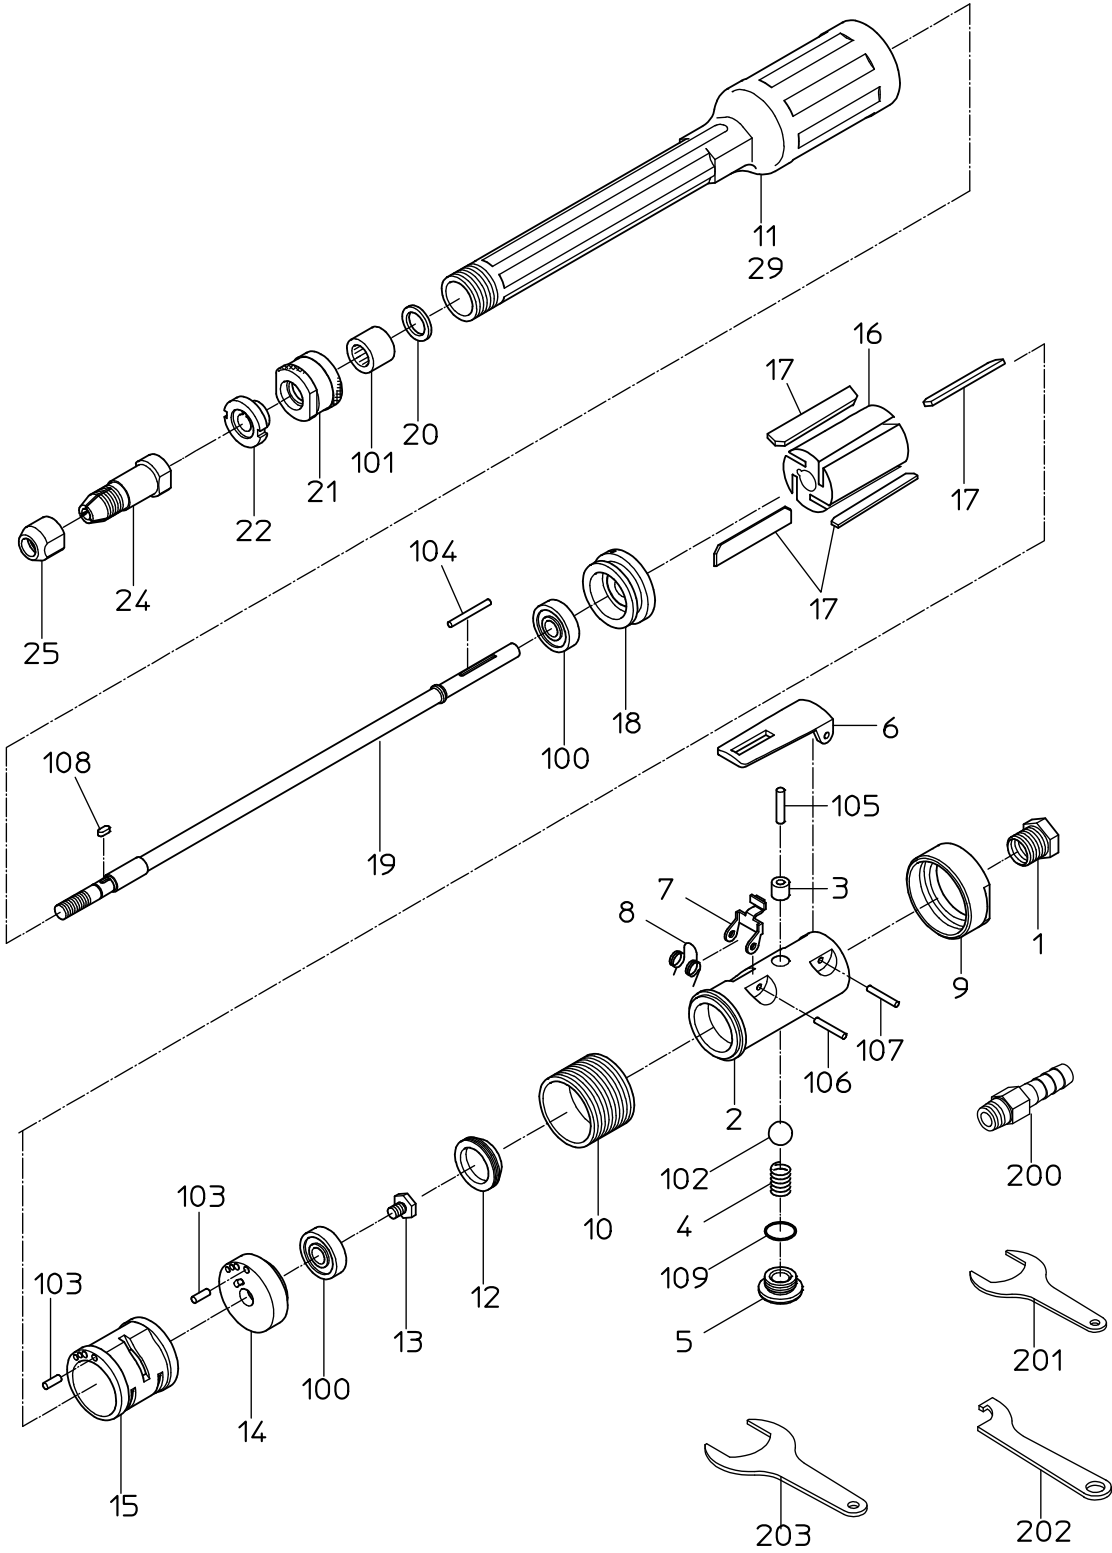

# PARTS LIST

## NHG-65LKLW

505202

NIPPON PNEUMATIC MFG. CO., LTD.

# PARTS LIST

(1/2)

MODEL : **NHG-65LKLW**

505202

ITEM	PART NO.	PART NAME	Q'ty
1	15204080	INLET BUSHING	1
2	Not available separately. Available only as HANDLE WB or HANDLE CP (P/No. 15015261 No. 15016046)	HANDLE	1
3	Not available separately. Available only as HANDLE WB or HANDLE CP (P/No. 15015261 No. 15016046)	THROTTLE BUSH	1
4	15102340	THROTTLE SPRING	1
5	15005490	THROTTLE PLUG	1
6	15016036	LEVER	1
7	15005520	STOPPER	1
8	15008230	SPRING	1
9	15003560	LOCK NUT	1
10	15003550	AIR CONNECTOR	1
11	15016047	ROTOR CASE	1
12	15003450	PLATE NUT	1
13	15003460	LOCK SCREW	1
14	15003440	TOP PLATE	1
15	15003170	CYLINDER	1
16	15003210	ROTOR	1
17	15016110	VANE	4
18	15003200	BOTTOM PLATE	1
19	15003390	STONE SPINDLE	1
20	15003260	BEARING WASHER	1
21	15003240	SPINDLE NUT	1
22	15003140	STONE FLANGE	1
24	Not available separately. Available only as COLLET CHUCK CP (P/No. 15015754)	COLLET BODY	1
25	Not available separately. Available only as COLLET CHUCK CP (P/No. 15015754)	COLLET NUT	1
29	18400676	NAME PLATE	1
100	28201072	BALL BEARING	2
101	28203074	NEEDLE BEARING	1
102	28205051	RUBBER BALL	1
103	28206036	PIN	2
104	28207067	ROLLER PIN	1
105	28207233	ROLLER PIN	1
106	28208061	SPRING PIN	1
107	25305020	SPRING PIN	1
108	28209010	KEY	1
109	61200120	O RING	1
200	24901038	HOSE NIPPLE	1
201	24999108	SPANNER	1
202	24999125	TURNING SPANNER	1
203	24999174	SPANNER	1

# PARTS LIST

(2/2)

MODEL : **NHG-65LKLW**

505202

ITEM	PART NO.	PART NAME	Q' ty
	ASSY LIST		
	15015261	HANDLE WB	
	2, 3		
	15016046	HANDLE CP	
	1, 2, 3, 4, 5, 6, 7, 8, 9, 102, 105, 106, 107, 109		
	15015656	TOP PLATE WBR	
	14, 100		
	15015657	BOTTOM PLATE WBR	
	18, 100		
	15015754	COLLET CHUCK CP	
	24, 25		