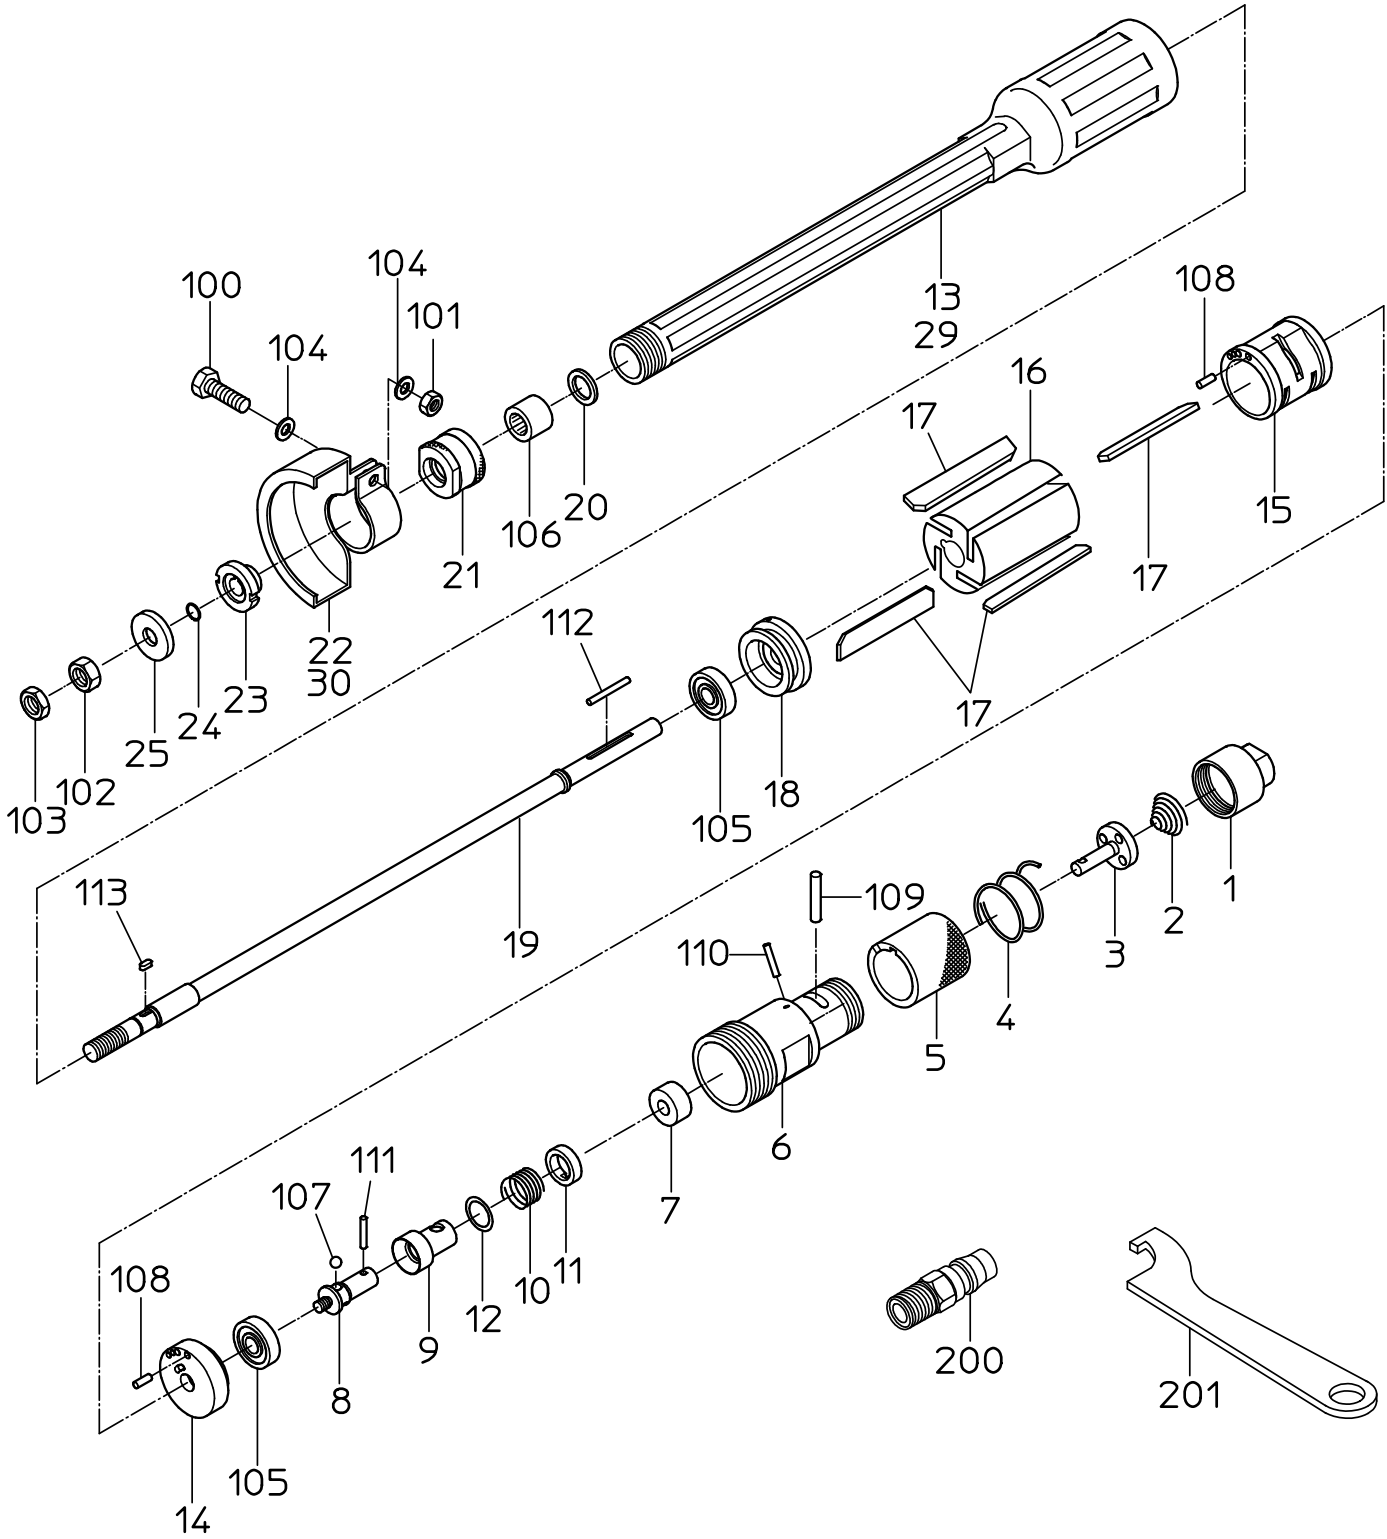

PARTS LIST

NHG-65LD

501149

PARTS LIST

(1/2)

MODEL : **NHG-65LD**

501149

ITEM	PART NO.	PART NAME	Q' ty
1	15006960	INLET BUSHING	1
2	15007640	THROTTLE SPRING	1
3	15007770	THROTTLE VALVE	1
4	15007660	PUSH SPRING	1
5	15005990	GRIP	1
6	Not available separately. Available only as HANDLE WB or HANDLE CP (P/No. 15015229 No. 15015228)		1
7	15003110	GOVERNOR BUSH	1
8	15003100	GOVERNOR BODY	1
9	15003090	GOVERNOR VALVE	1
10	15003080	GOVERNOR SPRING	1
11	15003120	GOVERNOR WASHER	1
12	15003280	SHIN WASHER	1
13	15016047	ROTOR CASE	1
14	15003180	TOP PLATE	1
15	15003170	CYLINDER	1
16	15003210	ROTOR	1
17	15016110	VANE	4
18	15003200	BOTTOM PLATE	1
19	15003390	STONE SPINDLE	1
20	15003260	BEARING WASHER	1
21	15003240	SPINDLE NUT	1
22	Not available separately. Available only as STONE COVER CP (P/No. 15015227)		1
23	15003140	STONE FLANGE	1
25	15003150	STONE WASHER	1
100	72206018	HEX. BOLT	1
101	76111206	NUT	1
102	28100380	NUT	1
103	28100387	NUT	1
104	76310206	WASHER	2
105	28201072	BALL BEARING	2
106	28203074	NEEDLE BEARING	1
107	28205026	STEEL BALL	3
108	28206036	PIN	2
109	28206062	PIN	1
110	28207052	ROLLER PIN	1
111	28209075	ROLLER PIN	1
112	28207067	ROLLER PIN	1
113	28209010	KEY	1
201	24999125	TURNING SPANNER	1

PARTS LIST

(2/2)

MODEL : **NHG-65LD**

501149

ITEM	PART NO.	PART NAME	Q' ty
	CP LIST		
	15015226	GOVERNOR CP 8, 9, 10, 11, 12, 107, 111	
	15015227	STONE COVER CP 22, 30, 100, 101, 104	
	15015228	HANDLE CP 1, 2, 3, 4, 5, 6, 7, 109, 110	
	15015229	HANDLE WB 6, 7	
	15015657	BOTTOM PLATE WBR 108, 105	
	15015674	TOP PLATE WBR 14, 105	
	OPTION		
	15015754		
	15015788		