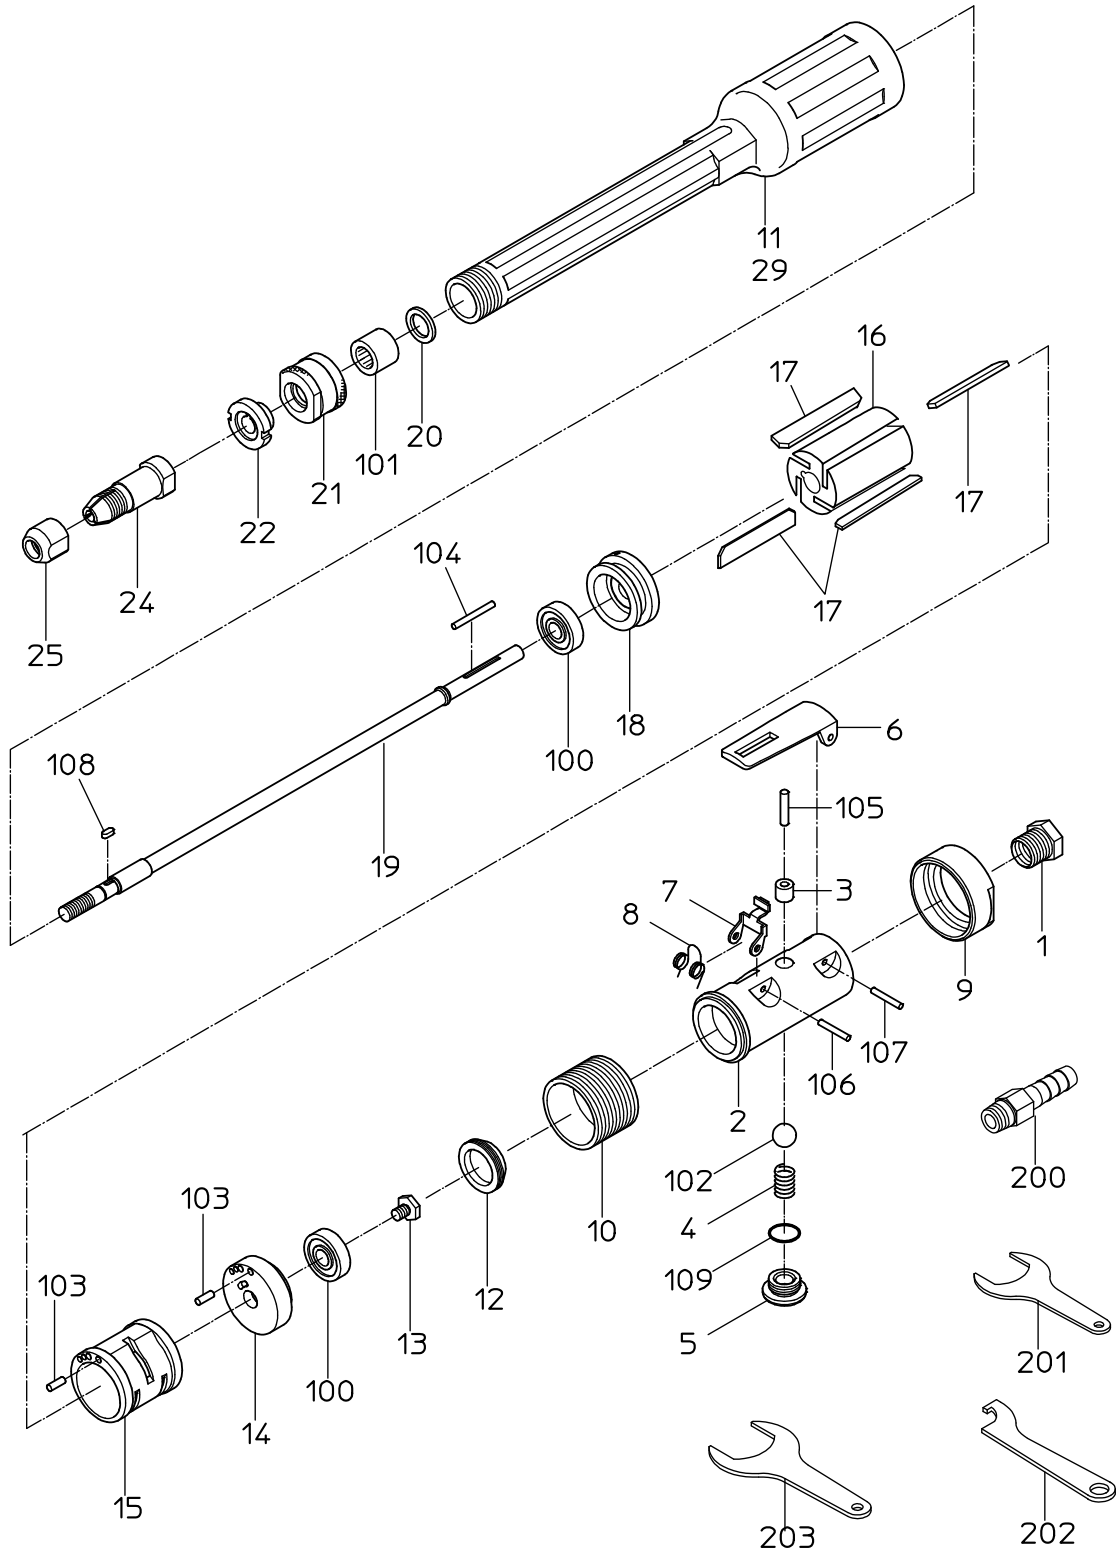

PARTS LIST

NHG-65LKLW

505202

NIPPON PNEUMATIC MFG. CO., LTD.

PARTS LIST

(1/2)

MODEL : **NHG-65LKLW**

505202

ITEM	PART NO.	PART NAME	Q'ty
1	15204080	INLET BUSHING	1
2	Not available separately. Available only as HANDLE WB or HANDLE CP (P/No. 15015261 No. 15016046)	HANDLE	1
3	Not available separately. Available only as HANDLE WB or HANDLE CP (P/No. 15015261 No. 15016046)	THROTTLE BUSH	1
4	15102340	THROTTLE SPRING	1
5	15005490	THROTTLE PLUG	1
6	15016036	LEVER	1
7	15005520	STOPPER	1
8	15008230	SPRING	1
9	15003560	LOCK NUT	1
10	15003550	AIR CONNECTOR	1
11	15016047	ROTOR CASE	1
12	15003450	PLATE NUT	1
13	15003460	LOCK SCREW	1
14	15003440	TOP PLATE	1
15	15003170	CYLINDER	1
16	15003210	ROTOR	1
17	15016110	VANE	4
18	15003200	BOTTOM PLATE	1
19	15003390	STONE SPINDLE	1
20	15003260	BEARING WASHER	1
21	15003240	SPINDLE NUT	1
22	15003140	STONE FLANGE	1
24	Not available separately. Available only as COLLET CHUCK CP (P/No. 15015754)	COLLET BODY	1
25	Not available separately. Available only as COLLET CHUCK CP (P/No. 15015754)	COLLET NUT	1
29	18400676	NAME PLATE	1
100	28201072	BALL BEARING	2
101	28203074	NEEDLE BEARING	1
102	28205051	RUBBER BALL	1
103	28206036	PIN	2
104	28207067	ROLLER PIN	1
105	28207233	ROLLER PIN	1
106	28208061	SPRING PIN	1
107	25305020	SPRING PIN	1
108	28209010	KEY	1
109	61200120	O RING	1
200	24901038	HOSE NIPPLE	1
201	24999108	SPANNER	1
202	24999125	TURNING SPANNER	1
203	24999174	SPANNER	1

PARTS LIST

(2/2)

MODEL : **NHG-65LKLW**

505202

ITEM	PART NO.	PART NAME	Q' ty
	ASSY LIST		
	15015261	HANDLE WB	
	2, 3		
	15016046	HANDLE CP	
	1, 2, 3, 4, 5, 6, 7, 8, 9, 102, 105, 106, 107, 109		
	15015656	TOP PLATE WBR	
	14, 100		
	15015657	BOTTOM PLATE WBR	
	18, 100		
	15015754	COLLET CHUCK CP	
	24, 25		