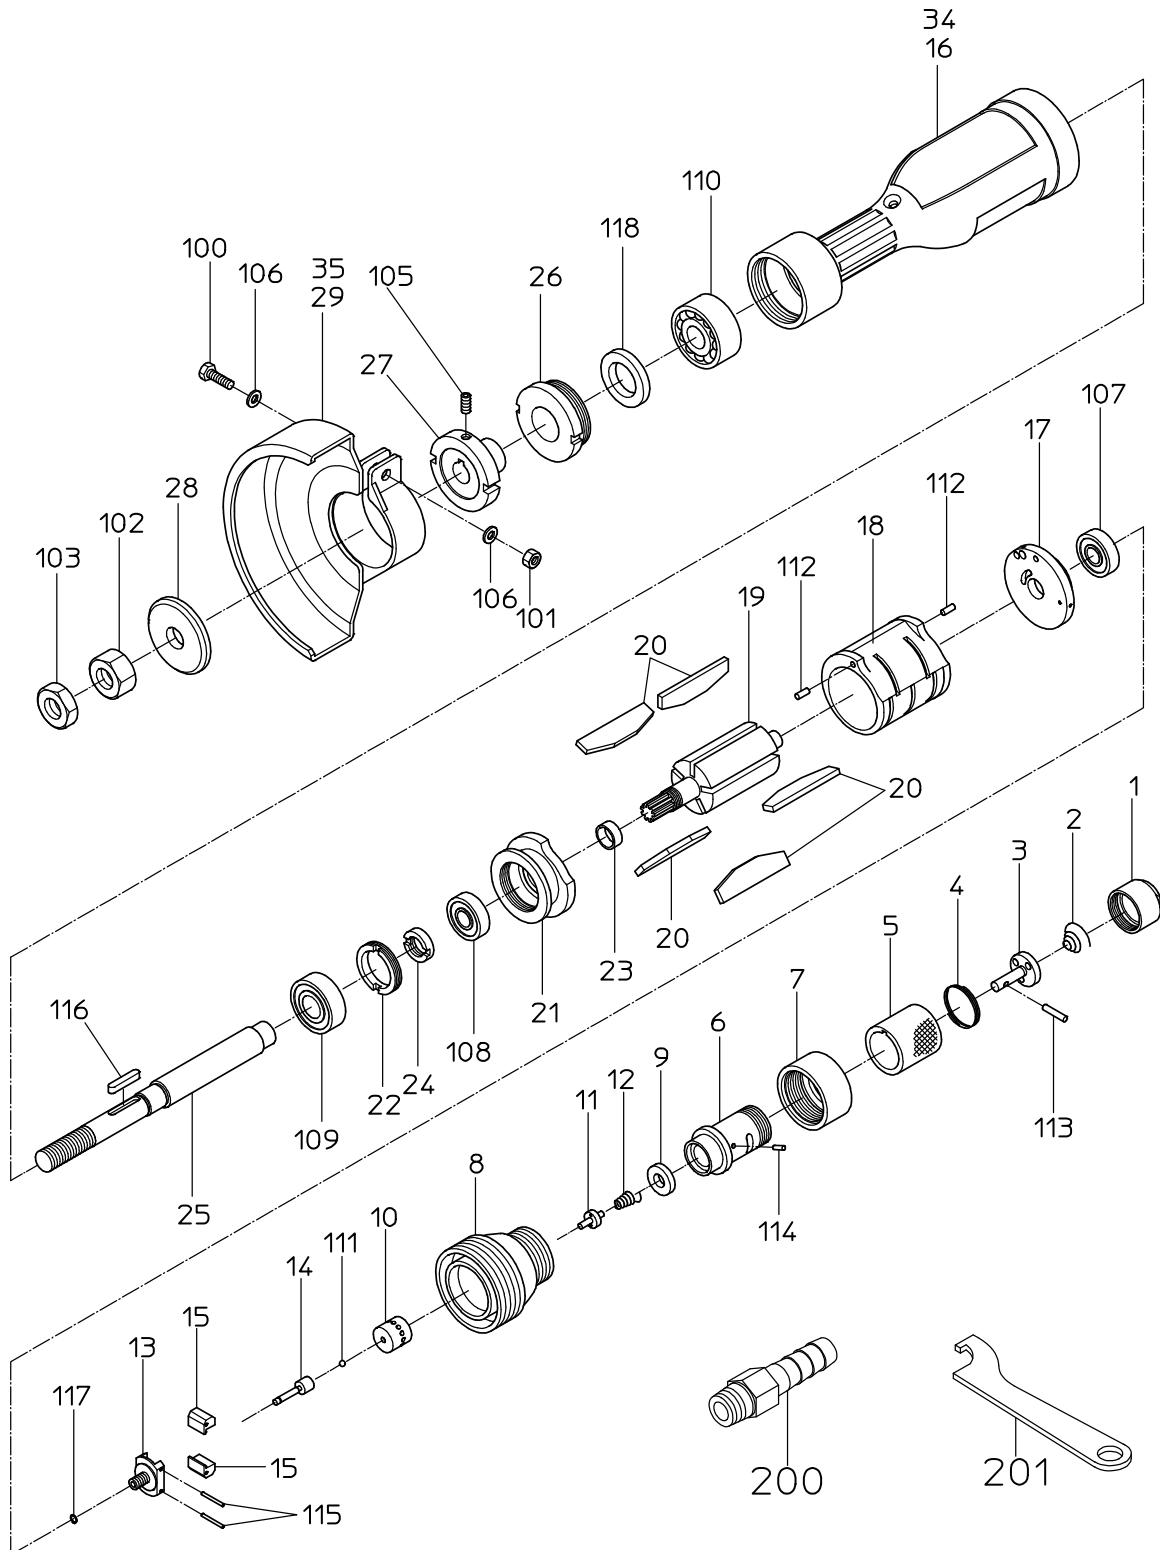

PARTS LIST

NHG-150

501668

NIPPON PNEUMATIC MFG. CO., LTD.

PARTS LIST

(1/2)

MODEL : **NHG-150**

501668

ITEM	PART NO.	PART NAME	Q' ty
1	15007730	INLET BUSHING	1
2	15007640	THROTTLE SPRING	1
3	15007770	THROTTLE VALVE	1
4	15007660	PUSH SPRING	1
5	15005990	GRIP	1
6	15006000	THROTTLE ARBOR	1
7	15006010	ARBOR NUT	1
8	Not available separately. Available only as HANDLE WB (P/No. 15015257)	HANDLE	1
9	15005970	GOVERNOR WASHER	1
10	15005950	GOVERNOR BUSH	1
11	15005920	GOVERNOR VALVE	1
12	15004230	GOVERNOR SPRING	1
13	15007700	GOVERNOR BODY	1
14	15005960	GOVERNOR SPINDLE	1
15	15007710	GOVERNOR WEIGHT	2
16	15004320	ROTOR CASE	1
17	15006120	TOP PLATE	1
18	15004280	CYLINDER	1
19	15004310	ROTOR	1
20	15016099	VANE	5
21	15004290	BOTTOM PLATE	1
22	15004300	PLATE NUT	1
23	15004330	ROTOR BUSH	1
24	15004340	ROTOR NUT	1
25	15004360	STONE SPINDLE	1
26	15004350	SPINDLE NUT	1
27	15016054	STONE FLANGE	1
28	15004260	STONE WASHER	1
29	Not available separately. Available only as STONE COVER CP (P/No. 15015256)	STONE COVER	1
34		NAME PLATE	
35		NAME PLATE	
100	72206018	HEX. BOLT	1
101	76111206	NUT	1
102	28100385	HEX. NUT	1
103	28100393	HEX. NUT	1
105	28100467	SET SCREW	1
106	76310206	WASHER	2
107	28201088	BALL BEARING	1
108	28201089	BALL BEARING	1
109	28201090	BALL BEARING	1
110	28204113	BALL BEARING	1
111	25502120	STEEL BALL	1
112	28206059	PIN	2
113	28206062	PIN	1
114	28207052	ROLLER PIN	1
115	28208030	SPRING PIN	2
116	28209032	KEY	1
117	25307780	RETAINING RING	1
118	28302073	OIL SEAL	1
201	24999129	TURNING SPANNER	1

PARTS LIST

(2/2)

MODEL : **NHG-150**

501668

ITEM	PART NO.	PART NAME	Q' ty
	CP LIST		
	15015256	STONE COVER CP 29, 35, 100, 101, 106	
	15015257	HANDLE WB 8, 10	
	15015265	GOVERNOR CP 13, 14, 15, 111, 115, 117	
	15015287	GOVERNOR BODY CP 13, 15, 115	
	15015489	THROTTLE ARBOR CP 1, 2, 3, 4, 5, 6, 7, 113, 114	
	15015664	BOTTOM PLATE WBR 21, 108	
	15015678	TOP PLATE WBR 17, 107	