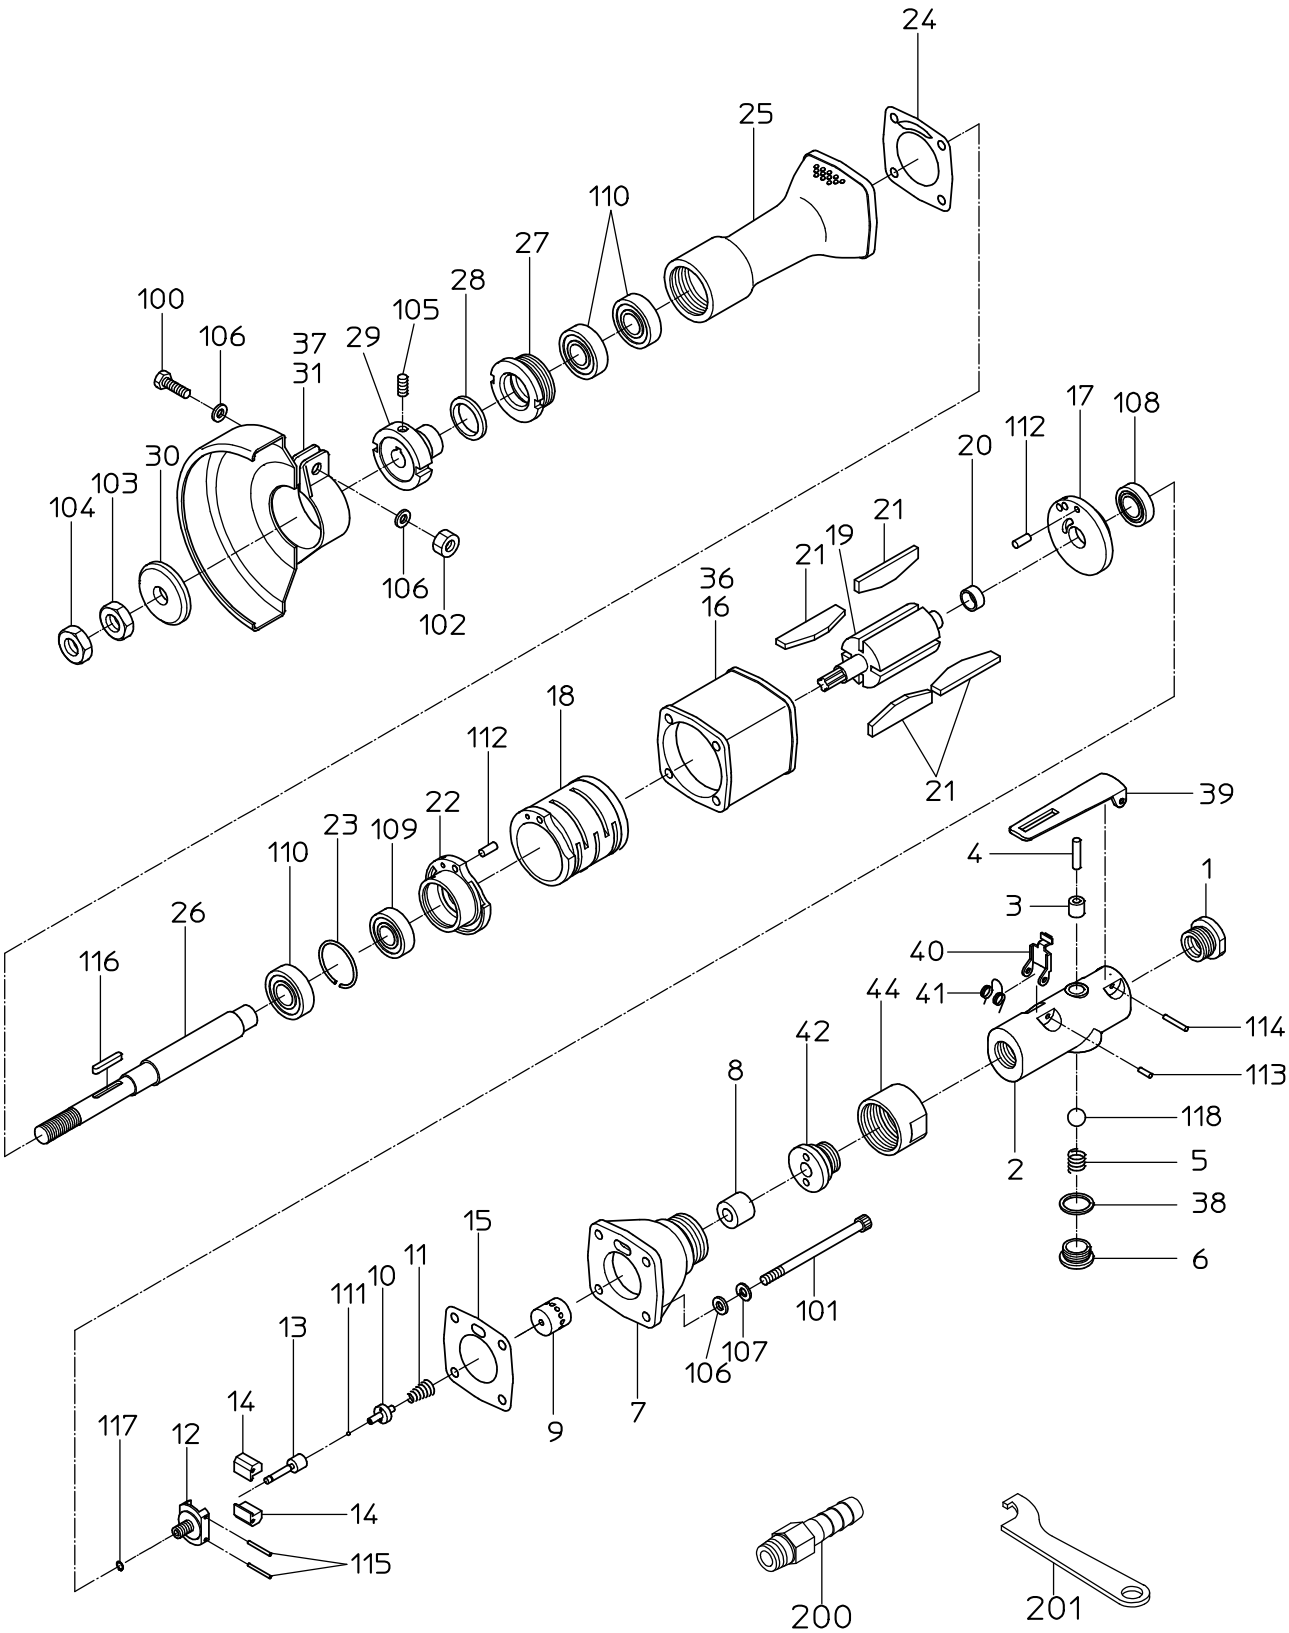

PARTS LIST

NHG-125LW

501647

NIPPON PNEUMATIC MFG. CO., LTD.

PARTS LIST

(1/2)

MODEL : **NHG-125LW**

501647

ITEM	PART NO.	PART NAME	Q'ty
1	15210840	INLET BUSHING	1
2	15008240	THROTTLE ARBOR	1
3	15009270	THROTTLE BUSH	1
4	28207224	ROLLER PIN	1
5	15009260	THROTTLE SPRING	1
6	15009290	THROTTLE PLUG	1
7	Not available separately. Available only as HANDLE WB (P/No. 15015255)	HANDLE	1
8	15003970	GOVERNOR WASHER	1
9	Not available separately. Available only as HANDLE WB (P/No. 15015255)	GOVERNOR BUSH	1
10	15005920	GOVERNOR VALVE	1
11	15005900	GOVERNOR SPRING	1
12	15007700	GOVERNOR BODY	1
13	15005960	GOVERNOR SPINDLE	1
14	15007710	GOVERNOR WEIGHT	2
15	15004020	TOP SEAL	1
16	15004090	ROTOR CASE	1
17	15004050	TOP PLATE	1
18	15004040	CYLINDER	1
19	15004080	ROTOR	1
20	15006200	ROTOR BUSH	1
21	15016109	VANE	4
22	15004070	BOTTOM PLATE	1
23	15004140	STOPPER RING	1
24	15004030	BOTTOM SEAL	1
25	15004100	SPINDLE CASE	1
26	15004120	STONE SPINDLE	1
27	15004110	SPINDLE NUT	1
28	15004130	FELT RING	1
29	15016053	STONE FLANGE	1
30	15003770	STONE WASHER	1
31	Not available separately. Available only as STONE COVER CP (P/No. 15015253)	STONE COVER	1
36		NAME PLATE	1
37		NAME PLATE	1
38	15009340	RUBBER PACKING	1
39	15016037	LEVER	1
40	15008270	STOPPER	1
41	15008230	SPRING	1
42	15004210	THROTTLE ADAPTOR	1
44	15004220	LOCK NUT	1
100	72206018	HEX. BOLT	1
101	74006085	CAP SCREW	4
102	76111206	NUT	1
103	28100384	NUT	1
104	28100392	HEX. NUT	1
105	28100465	SET SCREW	1
106	76310206	WASHER	6
107	76420106	SPRING WASHER	4
108	28201080	BALL BEARING	1