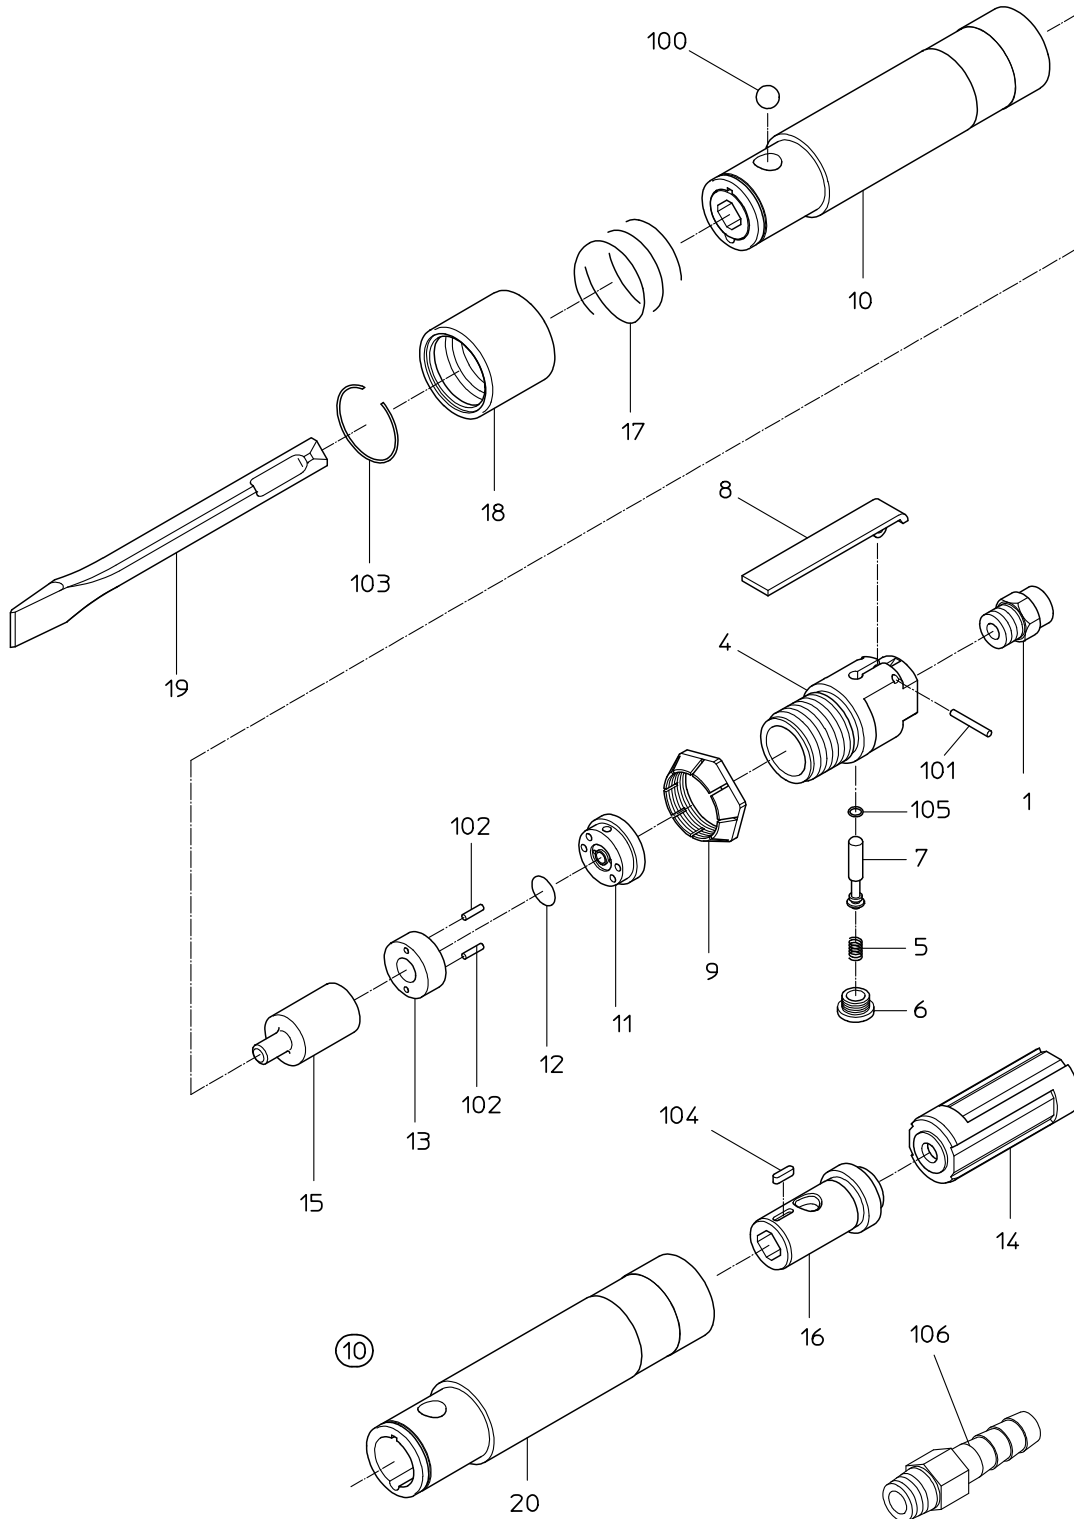

PARTS LIST

NFB-25H

605007

NIPPON PNEUMATIC MFG. CO., LTD.

PARTS LIST

(1/1)

MODEL : **NFB-25H**

605007

ITEM	PART NO.	PART NAME	Q' ty
1	24901022	NIPPLE STEAD	1
4	Not available separately. Available only as HANDLE CP (P/No. 17514992)		1
5	17509840	THROTTLE SPRING	1
6	17509920	THROTTLE PLUG	1
7	17509910	THROTTLE VALVE	1
8	17509940	LEVER	1
9	17510020	LOCK NUT	1
10	17514942	LINER CASE CP	1
11	17509950	TOP VALVE SHEET	1
12	17509960	VALVE	1
13	17509970	BOTTOM VALVE SHEET	1
15	17509870	PISTON	1
17	17509850	PUSH SPRING	1
18	17510010	BALL HOLDER	1
19	17509980	FLAT CHISEL	1
100	25502040	STEEL BALL	1
101	28206050	PIN	1
102	28210015	PIN	2
103	25307907	RETAINING RING	1
105	63910020	O RING	1
	ASSY LIST		
【10】	17514942	LINER CASE CP	
(14)	17509880	LINER	1
(16)	17509860	SQUARE BUSH	1
(20)	17514941	LINER CASE	1
(104)	28209070	KEY	1
	17514992	HANDLE CP	
	1, 4, 5, 6, 7, 8, 9, 101, 105		
	17514735	VALVE CP	
	11, 12, 13, 102		