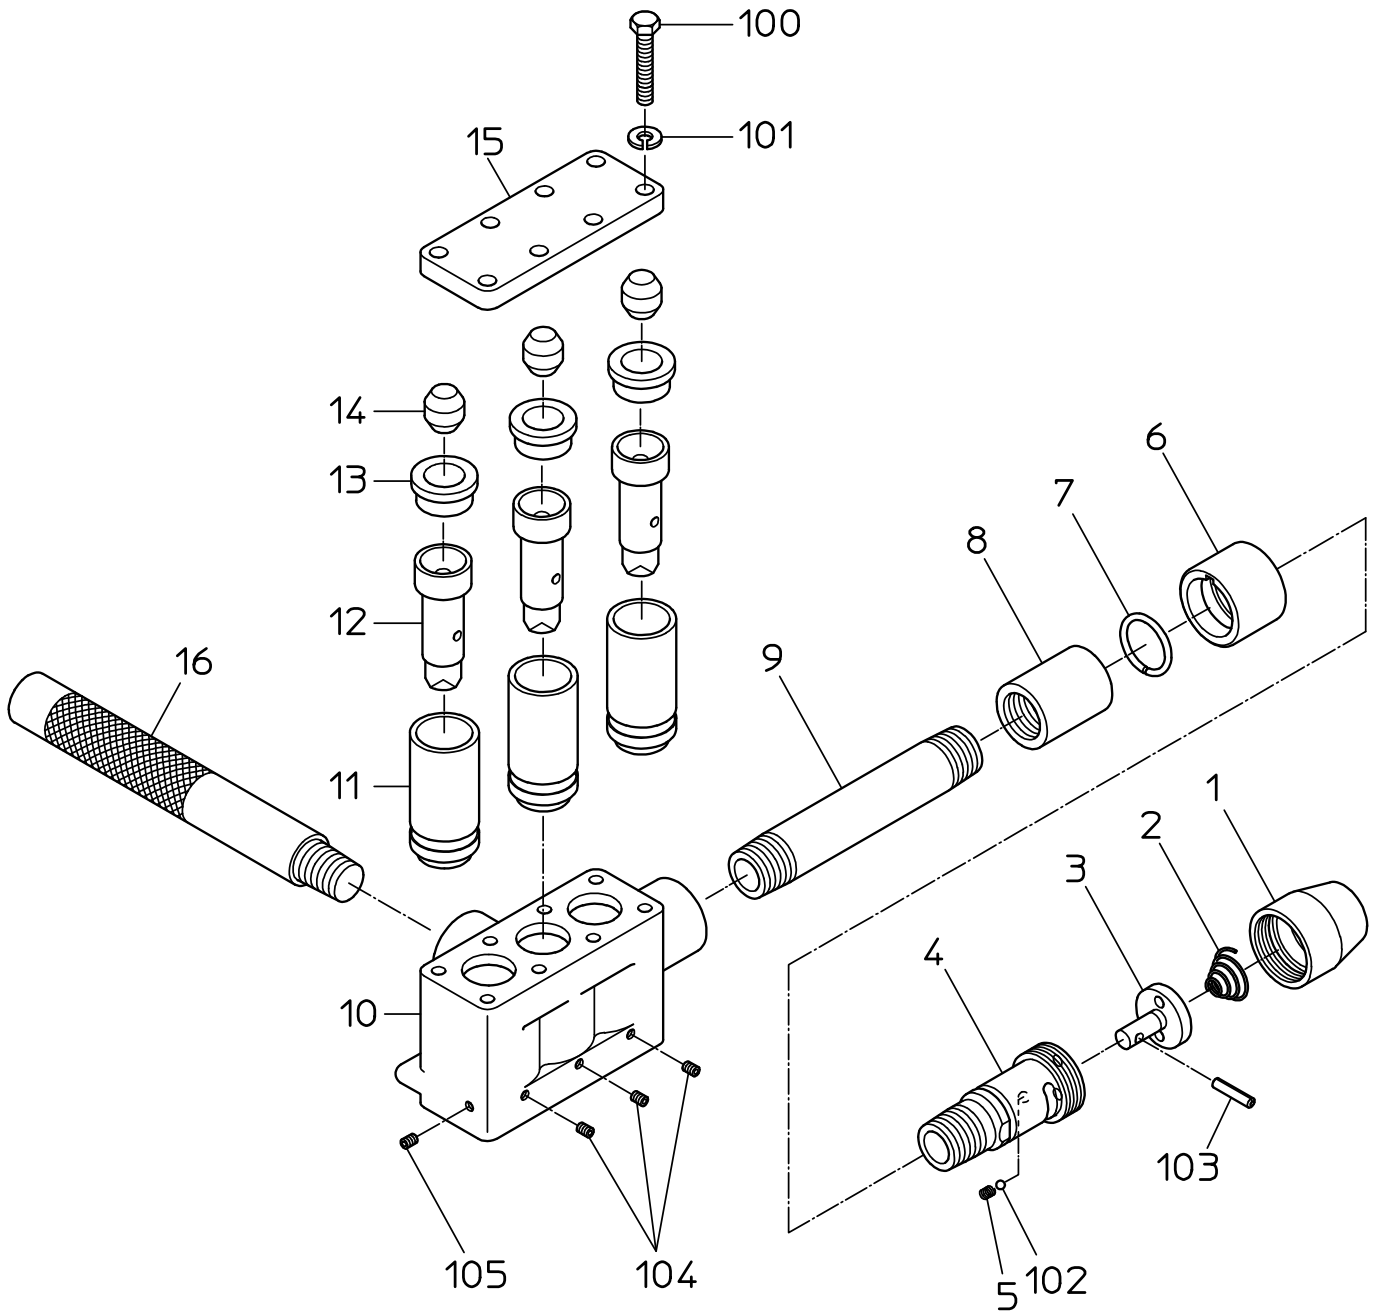

PARTS LIST

MS-30

603842

NIPPON PNEUMATIC MFG. CO., LTD.

PARTS LIST

(1/1)

MODEL : **MS-30**

603842

| ITEM | PART NO. | PART NAME | Q' ty |
|------|-------------------------------|-------------------|-------|
| 1 | 15100940 | INLET BUSHING | 1 |
| 2 | 15100930 | THROTTLE SPRING | 1 |
| 3 | 17510470 | THROTTLE VALVE | 1 |
| 4 | 17510460 | THROTTLE ARBOR | 1 |
| 5 | 15007650 | SPRING | 1 |
| 6 | 17510440 | GRIP | 1 |
| 7 | 17510450 | GRIP RING | 1 |
| 8 | 17510510 | SOCKET | 1 |
| 9 | 17510640 | PIPE | 1 |
| 10 | 17510580 | CYLINDER | 1 |
| 11 | 17510610 | LINER | 3 |
| 12 | 17510600 | PISTON | 3 |
| 13 | 17510630 | CUSHION SHEAT | 3 |
| 14 | 17510620 | CUSHION PACKING | 3 |
| 15 | 17510590 | TOP PLATE | 1 |
| 16 | 15101110 | HOLDER | 1 |
| 100 | 28100356 | HEX. BOLT | 8 |
| 101 | 28100526 | SPRING WASHER | 8 |
| 102 | 25502120 | STEEL BALL | 1 |
| 103 | 28206061 | PIN | 1 |
| 104 | 25104010 | SET SCREW | 3 |
| 105 | 25104040 | SET SCREW | 1 |
| | | | |
| | | | |
| | | | |
| | Contents of CP | | |
| | 17514497 | THROTTLE ARBOR CP | |
| | 1, 2, 3, 4, 5, 6, 7, 102, 103 | | |