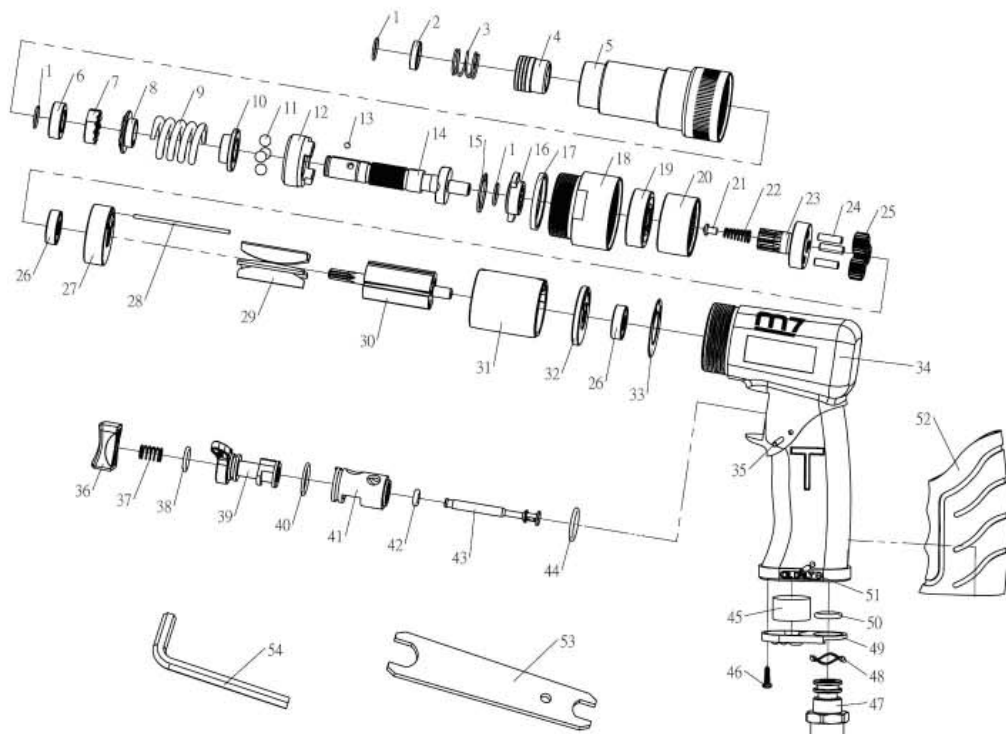

Air Screwdriver

Item No : RA-801

● The consumable parts ▲ The replacement parts ★ The non-replacement parts

Part List

Item No : RA-801

	NO.	INDEX NO.	DESCRIPTION	Q'TY
●	1	RA-801T01	Retaining Ring (3PCS)	1 SET
●	2	RA-801P02	Washer	1
●	3	RA-801P03	Spring	1
●	4	RA-801P04	Ball Retainer	1
★	5	RA-801P05	Clutch Housing	1
★	6	RA-801P06	Spacer	1
▲	7	RA-801P07	Adjust Nut	1
▲	8	RA-801P08	Washer	1
★	9	RA-801P09	Spring	1
▲	10	RA-801P10	Washer	1
★	11	RA-801T11	Steel Ball(1/4") (4PCS)	1 SET
▲	12	RA-801P12	Clutch Carrier	1
★	13	RA-801P13	Steel Ball(1/8")	1
▲	14	RA-801P14	Cam Spindle	1
●	15	RA-801P15	Internal Stop Ring	1
●	16	RA-801P16	Drive Dog	1
★	17	RA-801P17	Ring	1
★	18	RA-801P18	Clamp Nut	1
	19	RA-801P19	Ball Bearing(6201zz)	1
★	20	RA-801P20	Internal Gear	1
★	21	RA-801P21	Spring Guide	1
●	22	RA-801P22	Cone Spring	1
●	23	RA-801P23	Work Spindle	1
●	24	RA-801T24	Needle Roller (φ4x13.8)(3PCS)	1 SET
●	25	RA-801T25	Planet Gear (3PCS)	1 SET
▲	26	RA-801T26	Bearing (2PCS)	1 SET
▲	27	RA-801P27	Front Plate	1

	NO.	INDEX NO.	DESCRIPTION	Q'TY
★	28	RA-801P28	Pin(Φ2x55)	1
●	29	RA-801T29	Rotor Blade (5PCS)	1 SET
★	30	RA-801P30	Rotor	1
★	31	RA-801P31	Cylinder	1
▲	32	RA-801P32	End Plate	1
★	33	RA-801P33	Cylinder Washer	1
★	34	RA-801P34	Housing	1
★	35	RA-801P35	Pin(Φ2.5x26.8)	1
★	36	RA-801P36	Trigger	1
★	37	RA-801P37	Spring	1
▲	38	RA-801P38	O-Ring(Φ10.82x1.78)	1
★	39	RA-801P39	Reverse Valve	1
▲	40	RA-801P40	O-Ring(Φ15.5x1.5)	1
★	41	RA-801P41	Reverse Valve Bush	1
▲	42	RA-801P42	O-Ring(Φ4.42x2.62)	1
★	43	RA-801P43	Throttle Valve	1
▲	44	RA-801P44	O-Ring(Φ15x2)	1
★	45	RA-801P45	Muffler	1
★	46	RA-801P46	Taping Screw(Φ3x10)	1
★	47	RA-801P47	Air Inlet	1
●	48	RA-801P48	Wave Washer	1
★	49	RA-801P49	Exhaust Diffuser	1
▲	50	RA-801P50	O-Ring(Φ10.8x2.4)	1
★	51	RA-801P51	Pin(Φ3x22.8)	1
★	52	RA-801P52	Cover	1
★	53	RA-801P53	Wrench(17mm)	1
★	54	RA-801P54	Hexagon Wrench Key(1/4")	1