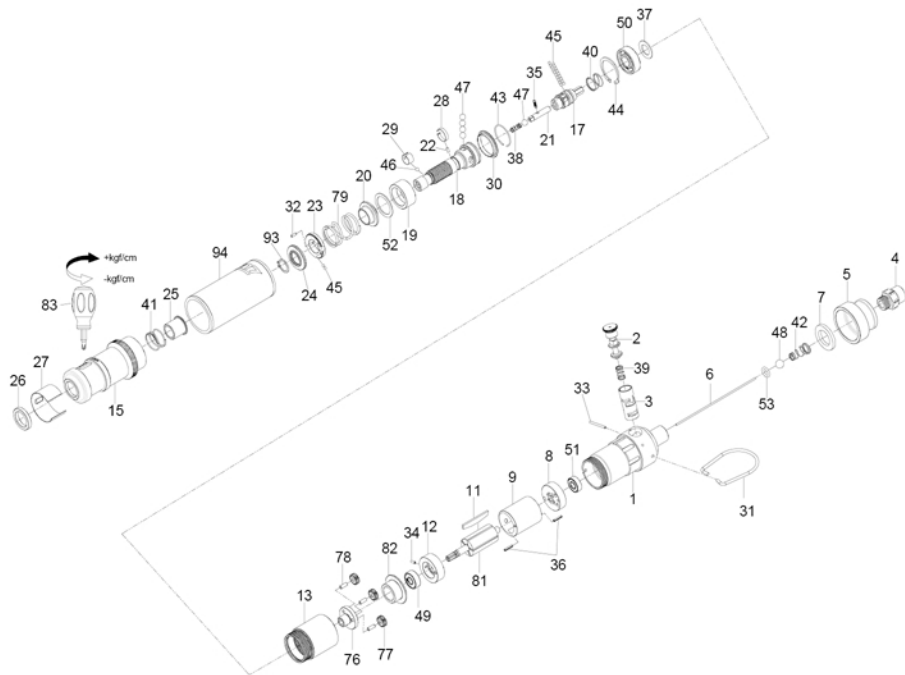

(2) The forward button by turn back

Shut off screwdriver

Item No : RA-4021

● The consumable parts ▲ The replacement parts ★ The non-replacement parts

Part List

Item No : RA-4021

	NO.	PART NO.	DESCRIPTION	QTY
★	1	RA-4021T01	Housing Assembly (01. 03)	1 set
★	2	RA-4021P02	Reverse Valve	1
★	3	---	Reverse Valve Bushing	1
★	4	RA-4021P04	Air Inlet	1
★	5	RA-4021P05	Exhaust Deflector	1
▲	6	RA-4021P06	Throttle Valve Plunger	1
★	7	RA-4021P07	Muffler Element	1
★	8	RA-4021P08	Rear End Plate	1
★	9	RA-4021P09	Cylinder	1
★	10	RA-4021P10	Rotor	1
●	11	RA-4021T11	Rotor Blade (5PCS)	1 set
★	12	RA-4021P12	Front End Plate	1
★	13	RA-4021P13	Gear Housing	1
★	14	RA-4021P14	Washer	1
★	15	RA-4021P15	Hammer Case	1
▲	17	RA-4021P17	Cam Spindle	1
▲	18	RA-4021P18	Standard Anvil	1
★	19	RA-4021P19	Cam Ring	1
▲	20	RA-4021P20	Spring Collar	1
★	21	RA-4021P21	Driving Shaft	1
★	22	RA-4021P22	Pin	1
▲	23	RA-4021P23	Adjustment Nut	1
▲	24	RA-4021P24	Adjustment Lock Ring	1
★	25	RA-4021P25	Bushing	1
★	26	RA-4021P26	Retainer	1
★	27	RA-4021P27	Adjustment Cover	1
★	28	RA-4021P28	Band	1
●	29	RA-4021P29	Band	1
★	30	RA-4021P30	Ball Holder	1
★	31	RA-4021P31	Hanger	1
★	32	RA-4021P32	Pin	1
★	33	RA-4021P33	Pin	1
★	34	RA-4021P34	Spring Pin	1