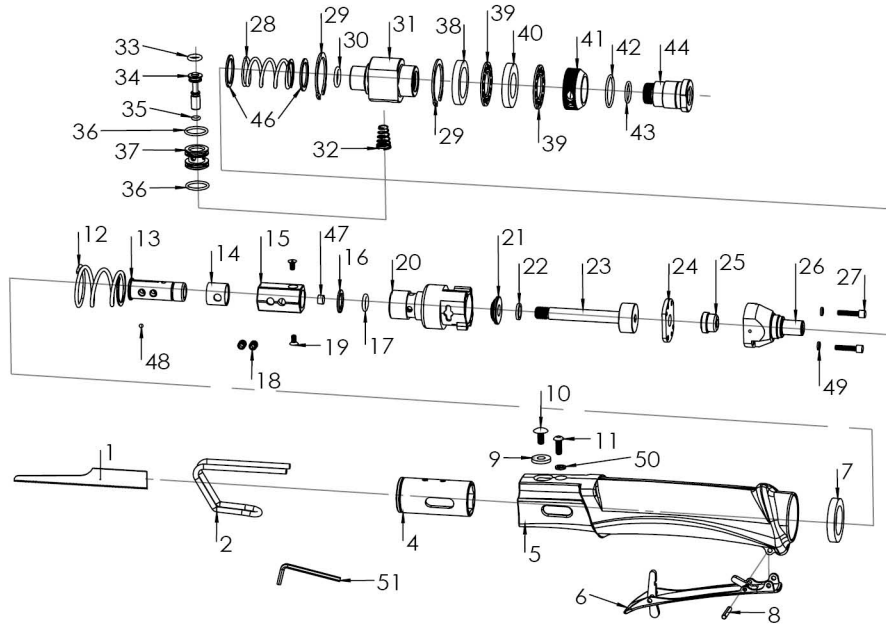

Air Body Saw

Item No : QD-321

● The consumable parts ▲ The replacement parts ★ The non-replacement parts

Part List

Item No : QD-321

	NO.	INDEX NO.	DESCRIPTION	Q'TY
●	1	QD-321P01	Saw (32T)	1
★	2	QD-321P02	Depth Regulator	1
★	4	QD-321P04	Hexagon Socket	1
★	5	QD-321P05	Housing	1
★	6	QD-321P06	Throttle Lever	1
▲	7	QD-321P07	Oil Seal	1
▲	8	QD-321P08	Hollow pin	1
★	9	QD-321P09	Gasket	1
★	10	QD-321P10	Screw	1
★	11	QD-321P11	Screw	1
●	12	QD-321P12	Spring	1
▲	13	QD-321T13	Fixture Ass'y (13.14.15.16.18.19.47.48)	1 SET
▲	14	---	Casing	1
▲	15	---	Hexagon slide	1
▲	16	---	C type buckle	1
▲	17	---	O-Ring	1
★	18	---	Screw (2 pcs)	1 SET
★	19	---	Screw (2 pcs)	1 SET
▲	20	QD-321T20	Cylinder Ass'y (20.21.22.23.17)	1
★	21	---	Cushion	1
★	22	---	Rubber Mat	1
★	23	---	Piston	1
★	24	QD-321P24	Board	1
★	25	---	Valve	1
▲	26	QD-321T26	Later cylinder Ass'y (25.26)	1 SET
★	27	QD-321T27	Screw (2 pcs)	1 SET

	NO.	INDEX NO.	DESCRIPTION	Q'TY
●	28	QD-321P28	Spring	1
★	29	QD-321T29	C type buckle (2 pcs)	1 SET
▲	30	QD-321P30	O-Ring	1
★	31	QD-321P31	Air intake	1
★	32	QD-321P32	Spring	1
▲	33	QD-321P33	O-Ring	1
★	34	QD-321P34	Pin	1
▲	35	QD-321P35	O-Ring	1
▲	36	QD-321T36	O-Ring (2 pcs)	1 SET
★	37	QD-321P37	Intake sleeve	1
●	38	QD-321P38	Muffler	1
★	39	QD-321T39	Muffler pad (2 pcs)	1 SET
●	40	QD-321P40	Muffler	1
★	41	QD-321P41	Exhaust hood	1
▲	42	QD-321P42	O-Ring	1
▲	43	QD-321P43	O-Ring	1
★	44	QD-321P44	Sleeve	1
★	46	QD-321T46	Iron washer (2 pcs)	1 SET
▲	47	---	Plastic steel	1
▲	48	---	Steel Ball	1
★	49	QD-321T49	M3 Safety washer (2 pcs)	1 SET
★	50	QD-321P50	M4 Safety washer	1
★	51	QD-321P51	Allen wrench	1