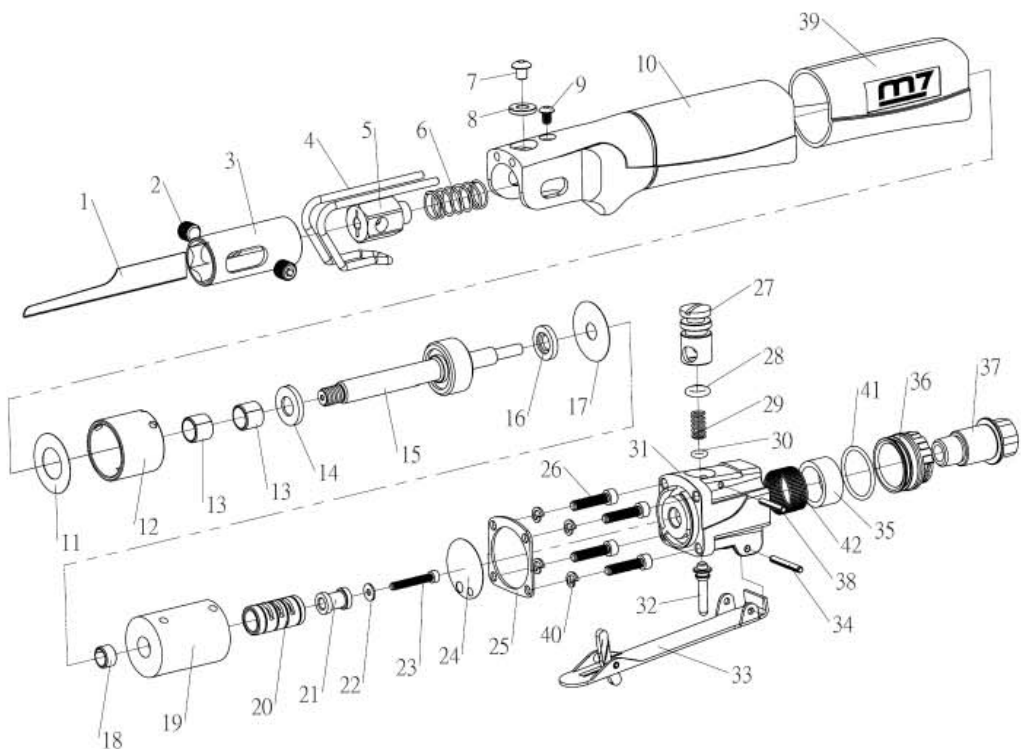

Air Saw

Item No : QD-291

● The consumable parts ▲ The replacement parts ★ The non-replacement parts

Part List

Item No : QD-291

	NO.	Index No.	Description	Q'ty
●	01	QD-291P01	Blade32T	1
★	02	QD-291T02	Screw (2PCS)	1SET
★	03	QD-291P03	Chuck Guide	1
★	04	QD-291P04	Work Guide	1
▲	05	QD-291P05	Blade Chuck	1
▲	06	QD-291P06	Spring	1
★	07	QD-291P07	Screw	1
★	08	QD-291P08	Washer	1
★	09	QD-291P09	Screw	1
★	10	QD-291P10	Housing	1
●	11	QD-291P11	Packing	1
▲	12	QD-291P12	Cylinder	1
▲	13	QD-291T13	Bush(10x10) (2PCS)	1SET
▲	14	QD-291P14	Front Bumper	1
▲	15	QD-291P15	Piston Assy	1
▲	16	QD-291P16	Rear End Bumper	1
●	17	QD-291P17	Packing	1
▲	18	QD-291P18	Bush(0806)	1
▲	19	QD-291P19	Valve Case	1
▲	20	QD-291P20	Valve Steeve	1
★	21	QD-291P21	Actuate Valve	1
★	22	QD-291P22	Washer	1
★	23	QD-291P23	Screw	1
●	24	QD-291P24	Packing	1

	NO.	Index No.	Description	Q'ty
▲	25	QD-291P25	Washer	1
★	26	---	Screw (4PCS)	1SET
★	27	QD-291P27	Air Regulator	1
★	28	QD-291P28	O-Ring	1
★	29	QD-291P29	Valve Spring	1
★	30	QD-291P30	O-Ring	1
★	31	QD-291P31	Valve Housing	1
★	32	QD-291P32	Throttle Valve	1
★	33	QD-291P33	Throttle Lever Ass'y	1
★	34	QD-291P34	Spring Pin (ø3x23)	1
★	35	QD-291P35	Silencer	1
★	36	QD-291P36	Exhaust Sleeve	1
★	37	QD-291P37	Inlet Bushing	1
★	38	QD-291P38	Spring Pin (ø2.5x18)	1
●	39	QD-291P39	Cover	1
★	40	---	Spring Washer	1
★	41	QD-291P41	O-Ring	1
★	42	QD-291P42	Screen	1
★		QD-291T26	Screw Assembly (26-40)(4pcs)	1SET