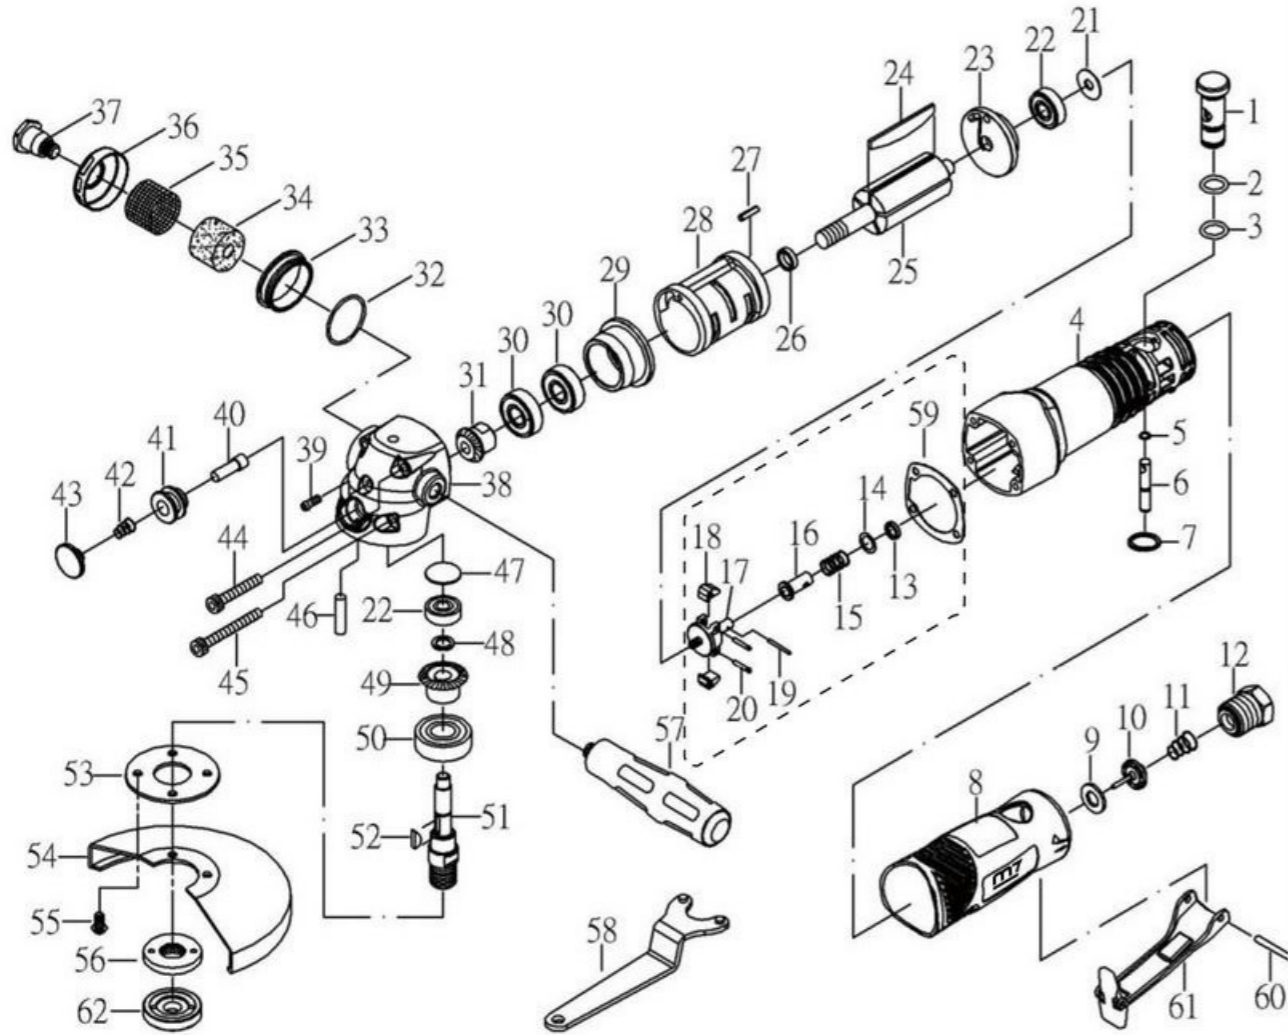

100° Air Angle Grinder 4"

Item No : QB-7114S QB-7114M

● The consumable parts ▲ The replacement parts ★ The non-replacement parts

Part List

Item No : QB-7114S
QB-7114M

NO.	INDEX NO.	DESCRIPTION	Q'TY
★	1	QB-7114P01 REGULATOR	1
★	2	QB-7114P02 O-RING (P10)	1
★	3	QB-7114P03 O-RING (P9)	1
★	4	QB-7114P04 HOUSING	1
★	5	QB-7114P05 O-RING (3.5*1.4)	1
★	6	QB-7114P06 VALVE STEM	1
★	7	QB-7114P07 SNAP RING	1
★	8	QB-7114P08 PROTECTING RUBBER	1
★	9	QB-7114P09 WASHER	1
★	10	QB-7114P10 VALVE	1
★	11	QB-7114P11 SPRING	1
★	12	QB-7114P12 AIR INLET BUSHING	1
★	13	--- SPRING HOLDER	1
★	14	--- WASHER (14*9.5*0.5T)	1
▲	15	--- SPRING (9.7*1.2T*16.5)	1
★	16	--- GOVERNOR VALVE	1
★	17	--- GOVERNOR CAGE	1
★	18	--- GOVERNOR WEDGE (2PCS)	1 SET
★	19	--- PIN (2*11.8L)	1
★	20	--- GOVERNOR PIN (2PCS)	1 SET
★	21	QB-7114T21 WASHER (2PCS)	1 SET
▲	22	QB-7114T22 BEARING (608ZZ) (2PCS)	1 SET
★	23	QB-7114P23 REAR PLATE	1
●	24	QB-7114T24 ROTOR BLADE (5PCS)	1 SET
★	25	QB-7114P25 ROTOR	1
★	26	QB-7114P26 BEARING SPACER	1
★	27	QB-7114P27 PIN (3*8L)	1
★	28	QB-7114P28 CYLINDER	1
★	29	QB-7114P29 FRONT PLATE	1
▲	30	QB-7114T30 BEARING (6000ZZ) (2PCS)	1 SET
●	31	QB-7114P31 BEVEL GEAR (13T)	1
★	32	QB-7114P32 O-RING (26.7*1.78 A-023)	1
★	33	QB-7114P33 BUSHING	1
★	34	QB-7114P34 SILENCER	1
★	35	QB-7114P35 STAINLESS MESH	1