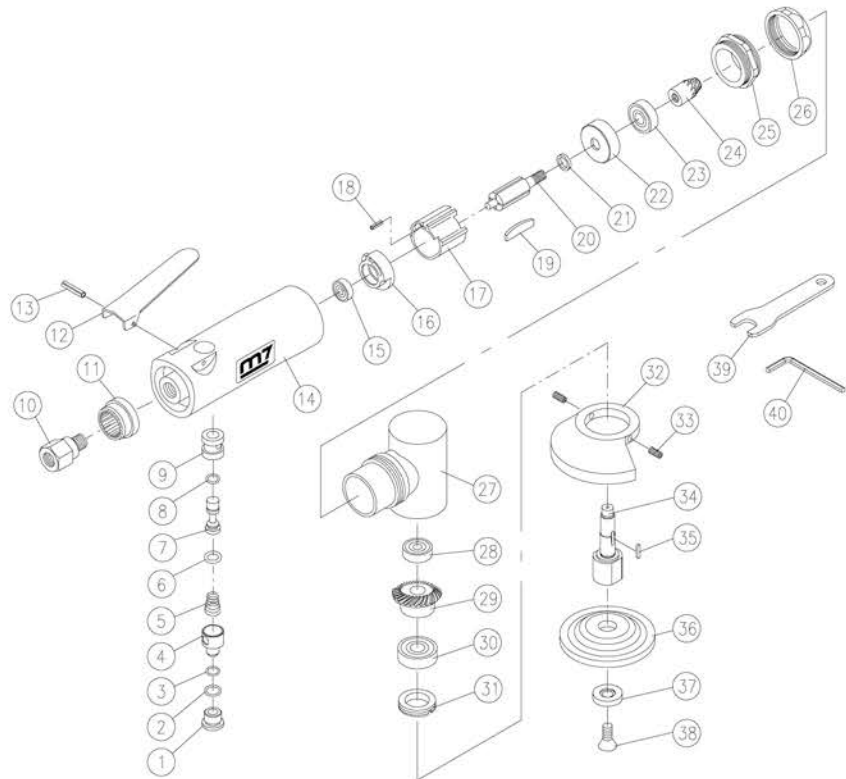

Air Angle Grinder

Item No : QB-623

● The consumable parts ▲ The replacement parts ★ The non-replacement parts

Part List

Item No : QB-623

No.	Part No.	Description	Q'ty	No.	Part No.	Description	Q'ty		
★	1	QB-623P01	Valve Screw	1	▲	21	QB-623P21	Rotor Collar	1
▲	2	QB-623T02	O-Ring	1	▲	22	QB-623P22	Front End Plate	1
▲	3	QB-623P03	O-Ring	1	●	23	QB-623P23	Front End Ball Bearing	1
★	4	QB-623P04	Air Regulator	1	●	24	QB-623P24	Pinion Gear	1
★	5	QB-623P05	Spring	1	★	25	QB-623P25	Lock Nut	1
▲	6	QB-623P06	O-Ring	1	★	26	QB-623P26	Housing Cap	1
▲	7	QB-623P07	Throttle Valve	1	★	27	QB-623P27	Angle Head Housing	1
▲	8	QB-623P08	O-Ring	1	●	28	QB-623P28	Ball Bearing	1
★	9	QB-623P09	Valve Bushing	1	●	29	QB-623P29	Spindle Gear	1
★	10	QB-623P10	Air Inlet Bushing	1	●	30	QB-623P30	Ball Bearing	1
★	11	QB-623P11	Exhaust Deflector	1	★	31	QB-623P31	Clamp Nut	1
★	12	QB-623P12	Throttle Lever	1	▲	32	QB-623P32	Cover	1
★	13	QB-623P13	Throttle Lever Pin	1	★	33	QB-623T33	Set Screw (2 pcs)	1 SET
★	14	QB-623P14	Motor Housing	1	▲	34	QB-623P34	Spindle	1
●	15	QB-623P15	Rear End Ball Bearing	1	▲	35	QB-623P35	Woodruff Key 2*8	1
▲	16	QB-623P16	Rear End Plate	1	●	36	QB-623P36	Spindle	1
▲	17	QB-623P17	Cylinder	1	▲	37	QB-623P37	Washer	1
★	18	QB-623P18	Spring Pin	1	★	38	QB-623P38	Flat Screw	1
●	19	QB-623T19	Rotor Blade (5 pcs)	1 SET	★	39	QB-623P39	14mm Spanner	1
▲	20	QB-623P20	Rotor	1	★	40	QB-623P40	4mm Allen Key	1