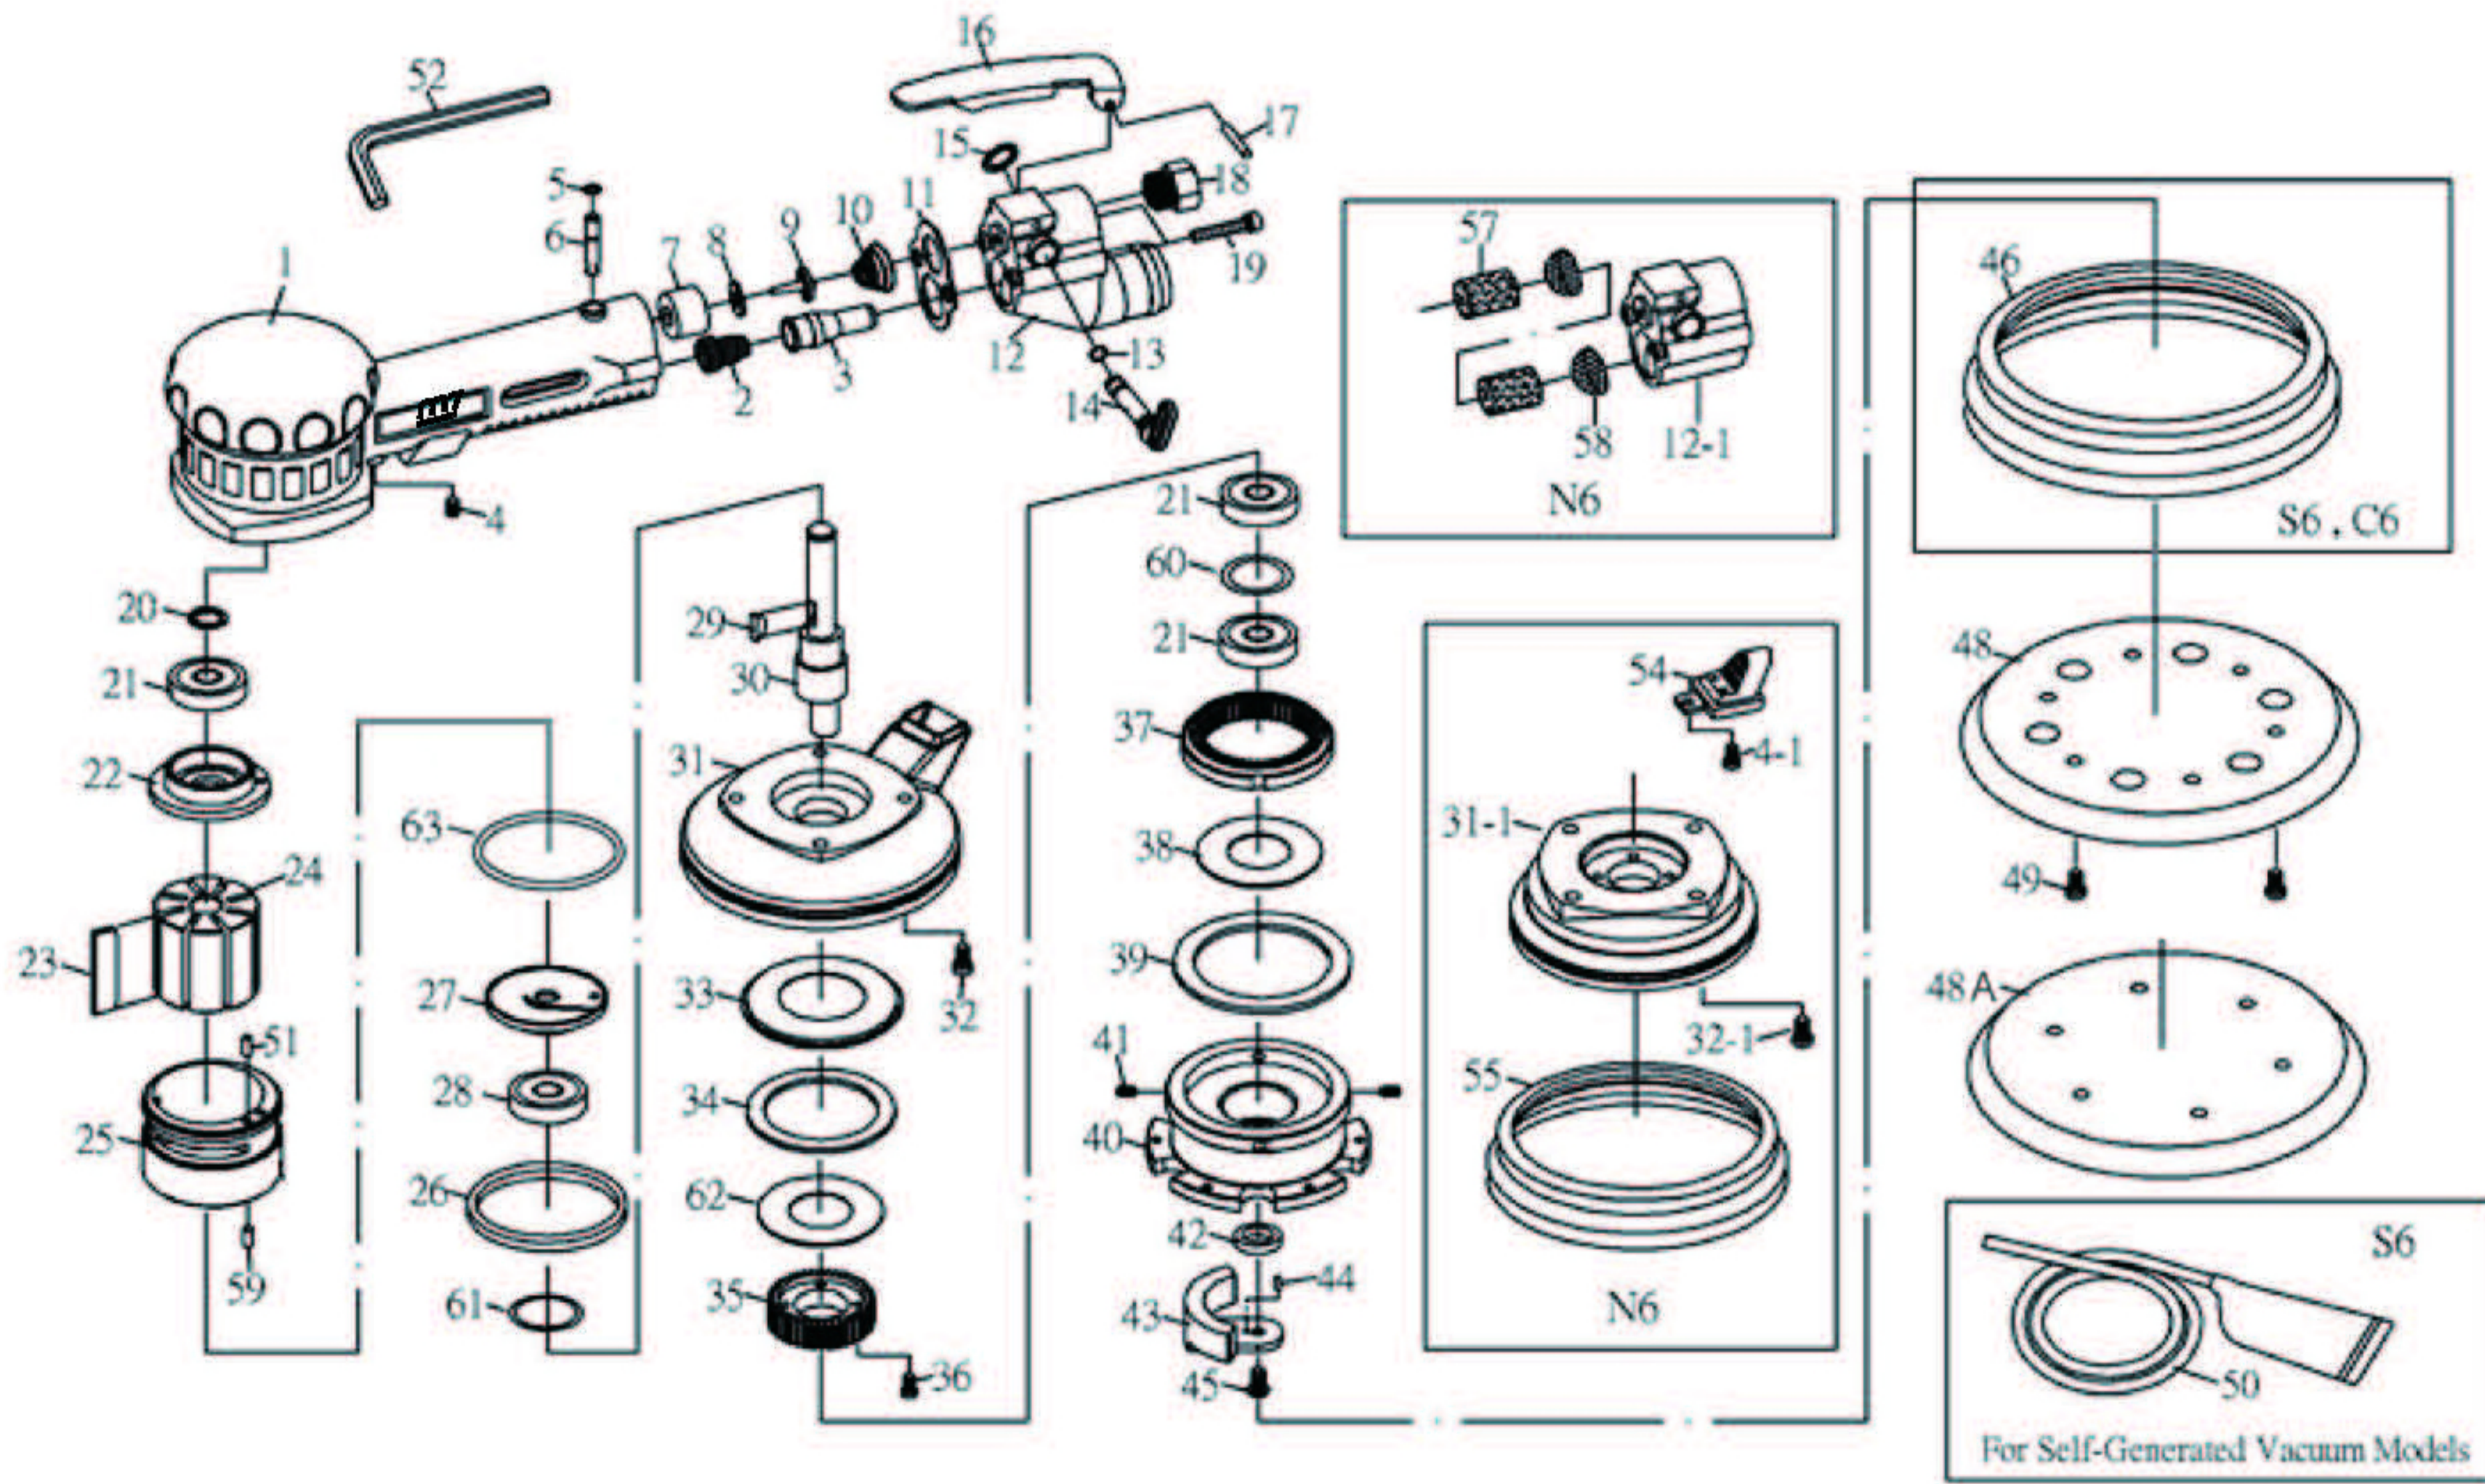

Air Sander

Item No : QB-57602

The consumable parts

The replacement parts

The non-replacement parts

Part List

Item No : QB-57602

	NO.	INDEX NO.	DESCRIPTION	QTY
★	1	QB-59642P01	HOUSING	1
★	2	QB-59642P02	CONE MUFFLER	1
★	3	QB-59642P03	MUFFLER BODY	1
★	4	QB-59642P04	SCREW	1
★	4A	QB-59642P04A	SCREW (QB-58)	1
●	5	QB-59642P05	O-RING (3.5*1.4)	1
★	6	QB-59642P06	VALVE STEM	1
★	7	QB-59642P07	BUSHING	1
★	8	QB-59642P08	WASHER	1
★	9	QB-59642P09	VALVE	1
★	10	QB-59642P10	SPRING	1
●	11	QB-59642P11	PACKING	1
★	12	QB-59642P12	HOUSING BACK SEAT (QB-57, QB-59)	1
★	12A	QB-59642P12A	HOUSING BACK SEAT (QB-58)	1
●	13	QB-59642T13	O-RING (2 PCS)	1 SET
★	14	QB-59642P14	REGULATOR	1
★	15	QB-59642P15	SNAP RING	1
★	16	QB-59642P16	LEVER	1
★	17	QB-59642P17	PIN(3*24L)	1
★	18	QB-59642P18	AIR INLET	1
★	19	QB-59642T19	SCREW + WAhSER (2 PCS)	1 SET
▲	20	QB-59642P20	SNAP RING	1
▲	21	QB-59642T21	BEARING(6000ZZ) (3 PCS)	1 SET
▲	22	QB-59642P22	REAR PLATE	1
●	23	QB-59642T23	ROTOR BLADE (8 PCS)	1 SET
▲	24	QB-59642P24	ROTOR	1
★	25	QB-59642P25	CYLI NDER	1
●	26	QB-59642P26	O-RING	1
★	27	QB-59642P27	FRONT PLATE	1
▲	28	QB-59642P28	BEARING(6002ZZ)	1
▲	29	QB-59642P29	ROTOR KEY	1
▲	30	QB-59642P30	MOTOR SHAFT BALANCER	1
★	31	QB-59642P31	HOUSING COVER (QB-57642, QB-59642)	1