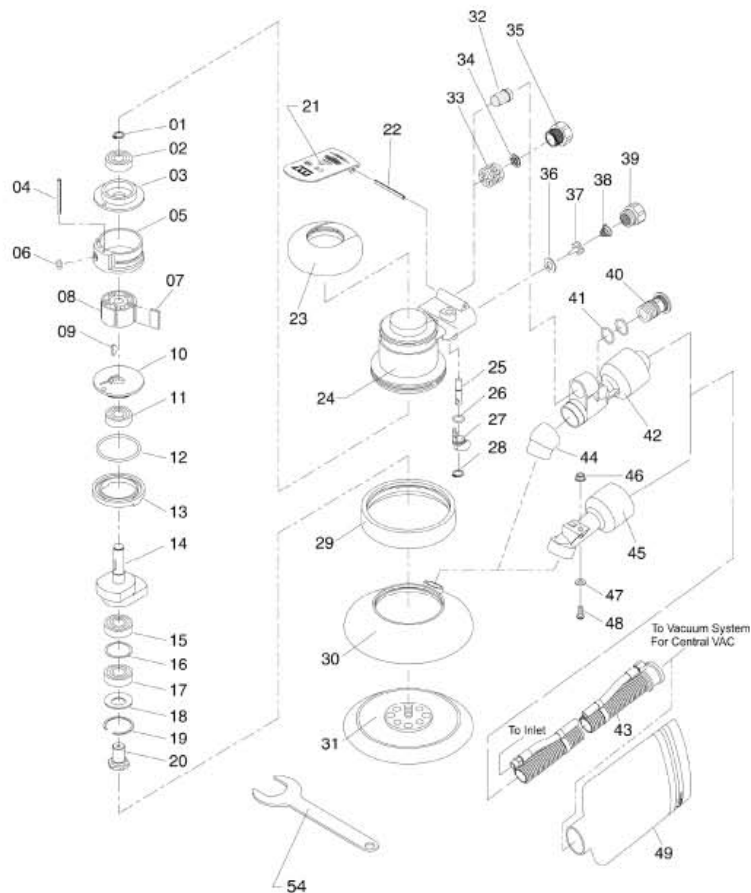

Air Sander

Item No : QB-41-42-43

● The consumable parts ▲ The replacement parts ★ The non-replacement parts

Part List QB-41-42-43

NO.	INDEX NO.	DESCRIPTION	QTY	NO.	INDEX NO.	DESCRIPTION	QTY
▲	01	QB-42P01 Retaining Ring	1	★	39	QB-42P39 Air Inlet Bushing	1
▲	02	QB-42P02 Ball Bearing (3x23)	1	★	40	QB-43P40 SGV Retainer	1
▲	03	QB-42P03 Rear End Plate	1	★	41	QB-43T41 SGV O-Ring (2pcs)	1 set
★	04	QB-42P04 Cylinder Dowel	1	★	42	QB-43P42 SGV Swivel Exhaust Fitting	1
★	05	QB-42P05 Cylinder	1	★	43	QB-43P43 SGV Exhaust Tube Set	1
★	06	QB-42P06 O-Ring	1	★	44	QB-43P44 SGV Adapter	1
●	07	QB-42T07 Rotor Blade (5pcs)	1 set	★	45	QB-41P45 CV Swivel Exhaust Fitting	1
★	08	QB-42P08 Rotor	1	★	46	QB-41P46 Flanged Nut	1
▲	09	QB-42P09 Woodruff Key	1	★	47	QB-41P47 Washer	1
▲	10	QB-42P10 Front End Plate	1	★	48	QB-41P48 Screw	1
▲	11	QB-42P11 Ball Bearing	1	★	49	QB-43P49 SGV Vacuum Bag	1
▲	12	QB-42P12 O-Ring	1	★	54	QB-42P54 24mm Pad Wrench	1
★	13	QB-42P13 Lock Ring	1	▲		QB-42T56 3Pcs. Rotor Assembly (07.08.09)	1 set
★	14	QB-525P14 Blancer shaft 5"	1				
★	14	QB-526P14 Blancer shaft 6"	1				
●	15	QB-42P15 Ball Bearing	1				
●	16	QB-42P16 Shim	1				
●	17	QB-42P17 Ball Bearing	1				
★	18	QB-42P18 Washer	1				
▲	19	QB-42P19 Retaining Ring	1				
▲	20	QB-42P20 Working Spindle	1				
★	21	QB-42P21 Throttle Lever	1				
★	22	QB-42P22 Spring Pin	1				
★	23	QB-42P23 3" Grip	1				
★	24	QB-42P24 Motor Housing	1				
★	25	QB-42P25 Valve Stem	1				
▲	26	QB-42P26 O-Ring	1				
★	27	QB-42P27 Speed Controller	1				
▲	28	QB-42P28 Retaining Ring	1				
★	29	QB-42P29 5/6" Non-Vacuum Shroud	1				
★	30	QB-425P30 5" Vacuum Shroud	1				
★	30	QB-426P30 6" Vacuum Shroud	1				
●	31	QB-4171P31 CV & SGV Vacuum 5" Vinyl-Face Pad - 5 Holes	1				
		QB-4172P31 CV & SGV Vacuum 5" Hook-Face Pad - 5 Holes	1				
		QB-4182P31 CV & SGV Vacuum 5" Hook-Face Pad - 6 Holes	1				
		QB-4191P31 CV & SGV Vacuum 6" Vinyl-Face Pad - 6 Holes	1				
		QB-4192P31 CV & SGV Vacuum 6" Hook-Face Pad - 6 Holes	1				
		QB-4251P31 NV Vacuum 5" Vinyl-Face Pad	1				
		QB-4252P31 NV Vacuum 5" Hook-Face Pad	1				
		QB-4261P31 NV Vacuum 6" Vinyl-Face Pad	1				
		QB-4262P31 NV Vacuum 6" Hook-Face Pad	1				
★	32	QB-42P32 Muffler	1				
●	33	QB-42P33 Muffler Insert	1				
★	34	QB-42P34 Plate	1				
★	35	QB-42P35 Muffler Body	1				
★	36	QB-42P36 Valve Seat	1				
★	37	QB-42P37 Valve Stem	1				
★	38	QB-42P38 Spring	1				