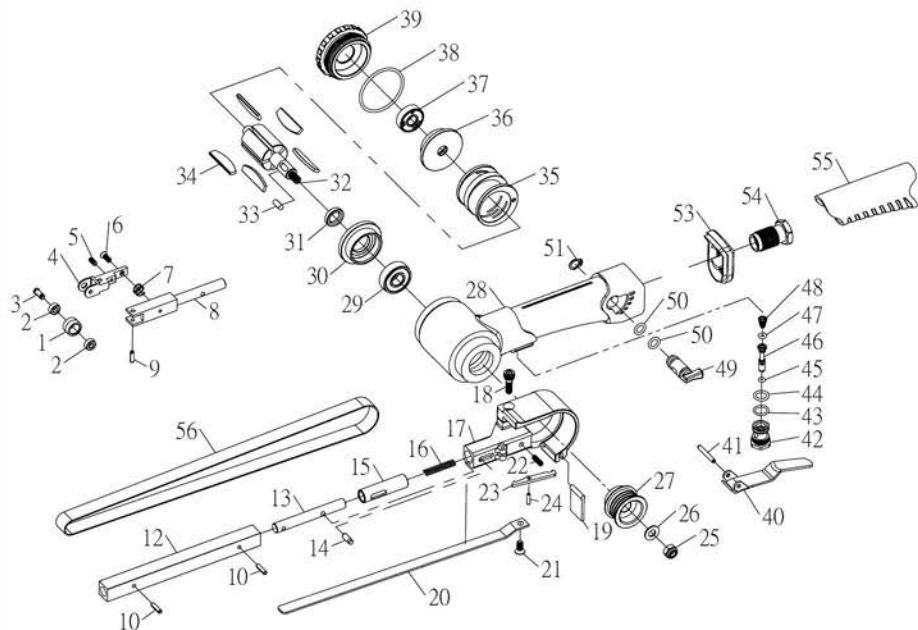

Air Belt Sander

Item No : QB-324

● The consumable parts ▲ The replacement parts ★ The non-replacement parts

Part List

Item No : QB-324

	NO.	INDEX NO.	DESCRIPTION	Q'TY		NO.	INDEX NO.	DESCRIPTION	Q'TY
▲	1	QB-324P01	Idle Pulley	1	★	30	QB-324P30	Front End Plate	1
●	2	QB-324T02	Ball Bearing (684zz) (2 pcs)	1 set	★	31	QB-324P31	Spacer	1
★	3	QB-324P03	Idle Pulley Screw	1	★	32	QB-324P32	Rotor	1
★	4	QB-324P04	Bracket 10	1	●	33	QB-324P33	Parallel Key Both Ends Round 4x4x9.5	1
★	5	QB-324P05	Set Screw (M3x8)	1	●	34	QB-324T34	Rotor Blade (5 pcs)	1 set
★	6	QB-324P06	Hexagon Socket Headless Set Screw	1	★	35	QB-324P35	Cylinder	1
▲	7	QB-324P07	Spring	1	★	36	QB-324P36	Rear End Plate	1
★	8	QB-324P08	Tension Bar	1	▲	37	QB-324P37	Ball Bearing (608zz)	1
★	9	QB-324P09	Spring Pin (3x10)	1	●	38	QB-324P38	O-Ring(S38)	1
★	10	QB-324T10	Spring Pin (3x12) (2 pcs)	1 set	★	39	QB-324P39	Cap	1
★	12	QB-324P12	Tension Spindle	1	★	40	QB-324P40	Throttle Lever	1
★	13	QB-324P13	Dead Hadle	1	★	41	QB-324P41	Spring Pin (3x20)	1
★	14	QB-324P14	Stopper Pin	1	★	42	QB-324P42	Valve Body	1
★	15	QB-324P15	Guard Bushing	1	●	43	QB-324P43	O-Ring (S11.2)	1
★	16	QB-324P16	Tension Spring	1	●	44	QB-324P44	O-Ring (P9)	1
★	17	QB-324P17	Guard Sub Ass'y	1	●	45	QB-324P45	O-Ring (AS-004)	1
★	18	QB-324P18	Head Cap Screw (M5x15)	1	★	46	QB-324P46	Valve Stem	1
●	19	QB-324P19	Dust Cover	1	●	47	QB-324P47	O-Ring (P3)	1
★	20	QB-324P20	Shoe 12	1	▲	48	QB-324P48	Valve Spring	1
★	21	QB-324P21	Hexagon Socket Headless Set Screw	1	▲	49	QB-324P49	Air Regulator	1
★	22	QB-324P22	Stopper Spring	1	●	50	QB-324T50	O-Ring (P7) (2 pcs)	1 set
★	23	QB-324P23	Stopper	1	★	51	QB-324P51	External Stop Ring (STW-8)	1
★	24	QB-324P24	Spring Pin (2.5x10)	1	★	53	QB-324P53	Exhaust Diffuser	1
★	25	QB-324P25	Hexagon Nut (M6)	1	★	54	QB-324P54	Inlet Bushing	1
★	26	QB-324P26	Washer (M6)	1	▲	55	QB-324P55	Housing Cover	1
▲	27	QB-324P27	Drive Pulley	1	●	56	QB-324P56	Grinding Belt(#100x12)	1
★	28	QB-324P28	Housing	1	●	57	QB-324P57	Grinding Belt(#80x12)	1
●	29	QB-324P29	Ball Bearing(6000ZZ)	1					