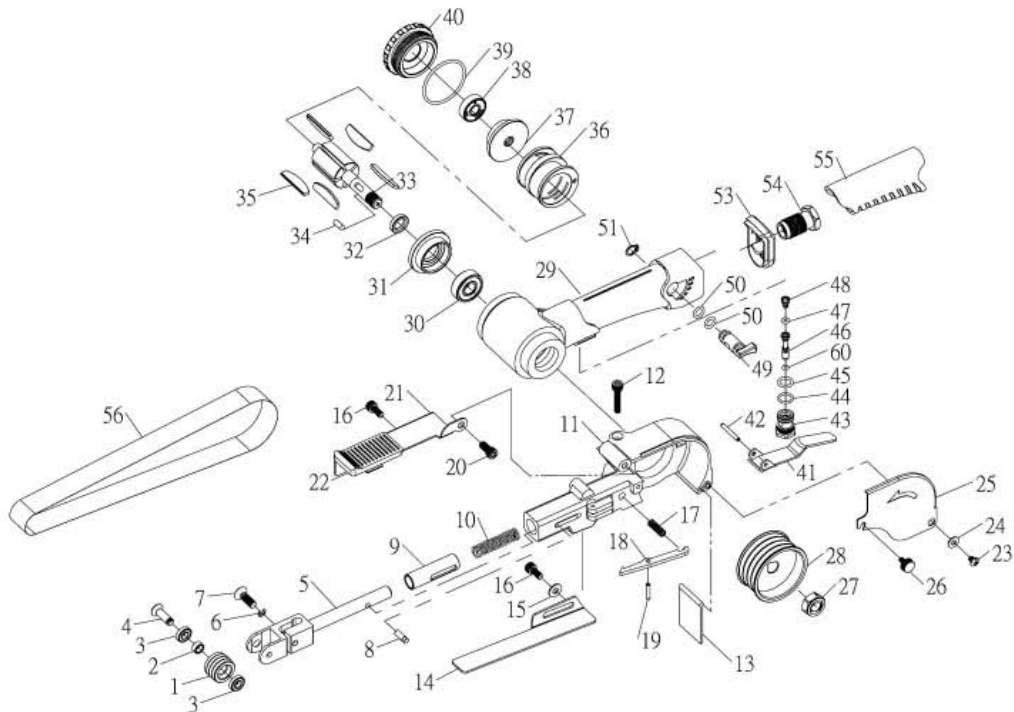

Air Belt Sander

Item No : QB-322

● The consumable parts ▲ The replacement parts ★ The non-replacement parts

Part List

Item No : QB-322

	NO.	INDEX NO.	DESCRIPTION	Q'TY
▲	1	QB-322P01	Idle Pulley	1
★	2	QB-322P02	Washer	1
●	3	QB-322T03	Ball Bearing(686zz) (2 pcs)	1 set
★	4	QB-322P04	Idle Pulley Screw(M6×16)	1
★	5	QB-322P05	Tension Bar	1
★	6	QB-322P06	E-Ring (E3)	1
★	7	QB-322P07	Screw (M6×14)	1
★	8	QB-322P08	Stopper Pin	1
★	9	QB-322P09	Guard Bushing	1
★	10	QB-322P10	Tension Spring	1
★	11	QB-322P11	Guard Sub Ass'y 9	1
★	12	QB-322P12	Head Cap Screw (M5×30)	1
●	13	QB-322P13	Dust Cover	1
★	14	QB-322P14	Shoe	1
★	15	QB-322P15	Washer(M5)	1
★	16	QB-322P16	Cap Screw (M5×10) (2 pcs)	1 set
★	17	QB-322P17	Stopper Spring	1
★	18	QB-322P18	Stopper	1
★	19	QB-322P19	Spring Pin(3×12)	1
★	20	QB-322P20	Pan Head Screw(M6×10)	1
★	21	QB-322P21	Finger Plate	1
★	22	QB-322P22	anti-slip spacer	1
★	23	QB-322P23	Pan Head Screw(M4×6)	1
★	24	QB-322P24	Washer(M4)	1
★	25	QB-322P25	Belt Cover	1
★	26	QB-322P26	Decorative Screw (M4×8)	1
★	27	QB-322P27	Hex. Nut M10	1
▲	28	QB-322P28	Drive Pulley	1
★	29	QB-322P29	Housing	1