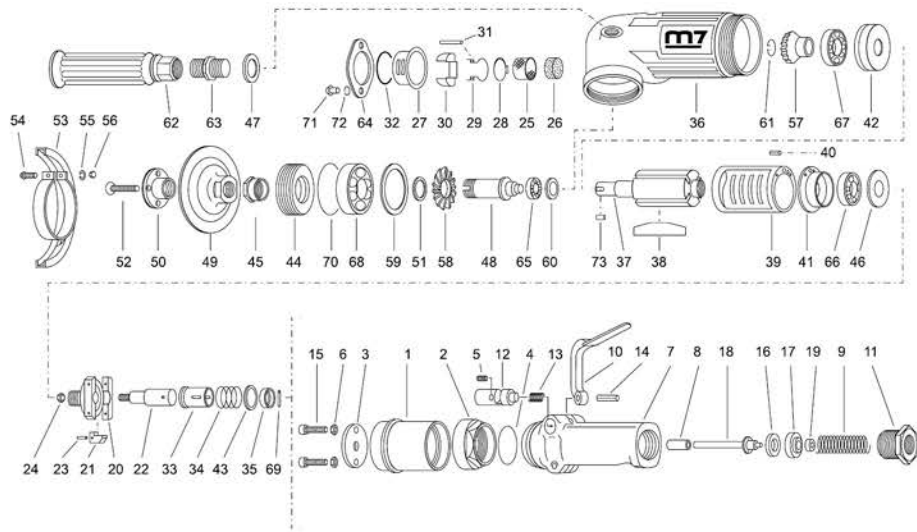

Air Angle Grinder 7"

Item No : QB-197Q

● The consumable parts ▲ The replacement parts ★ The non-replacement parts

Part List

Item No : QB-197Q

No.	Part No.	Description	Q'ty	
★	1	QB-197P01	Housing Cover	1
★	2	QB-197P02	Cup Nut	1
★	3	QB-197P03	Washer	1
▲	4	QB-197P04	O Ring (S34)	1
★	5	QB-197T05	Cap Screw (2pcs)	1 set
★	6	QB-197T06	Spring Washer (2pcs)	1 set
★	7	QB-197P07	Throttle Valve Body	1
★	8	QB-197P08	Throttle Valve Bushing	1
▲	9	QB-197P09	Throttle Valve Spring	1
★	10	QB-197P10	Throttle Valve Lever	1
★	11	QB-197P11	Inlet Bushing	1
★	12	QB-197P12	Lock Key	1
★	13	QB-197P13	Lock Spring	1
★	14	QB-197P14	Grooved Pin	1
★	15	QB-197P15	Set Screw	1
▲	16	QB-197P16	Throttle Valve	1
▲	17	QB-197P17	Throttle Valve Washer	1
▲	18	QB-197P18	Throttle Valve Rod	1
▲	19	QB-197P19	Sub Throttle Valve	1
★	20	QB-197P20	Governor Cage	1
★	21	QB-197T21	Governor Weight (2pcs)	1 set
★	22	QB-197P22	Governor Shaft	1
★	23	QB-197T23	Governor Pin (2pcs)	1 set
★	24	QB-197T24	Nut (2pcs)	1 set
★	25	QB-197P25	Strainer	1
●	26	QB-197P26	Muffler Pad	1
★	27	QB-197P27	Exhaust Cover	1
★	28	QB-197P28	Muffler Plate	1
★	29	QB-197P29	Muffler Spring	1
★	30	QB-197P30	Muffler Plate Holder	1
★	31	QB-197P31	Spring Pin (3x25)	1
▲	32	QB-197P32	O Ring (S46)	1
★	33	QB-197P33	Governor Valve	1
★	34	QB-197P34	Governor Valve Spring	1
★	35	QB-197P35	Governor Valve Spring Holder	1
★	36	QB-197P36	Housing	1
▲	37	QB-197P37	Rotor	1
●	38	QB-197T38	Rotor Blade (4pcs)	1 set