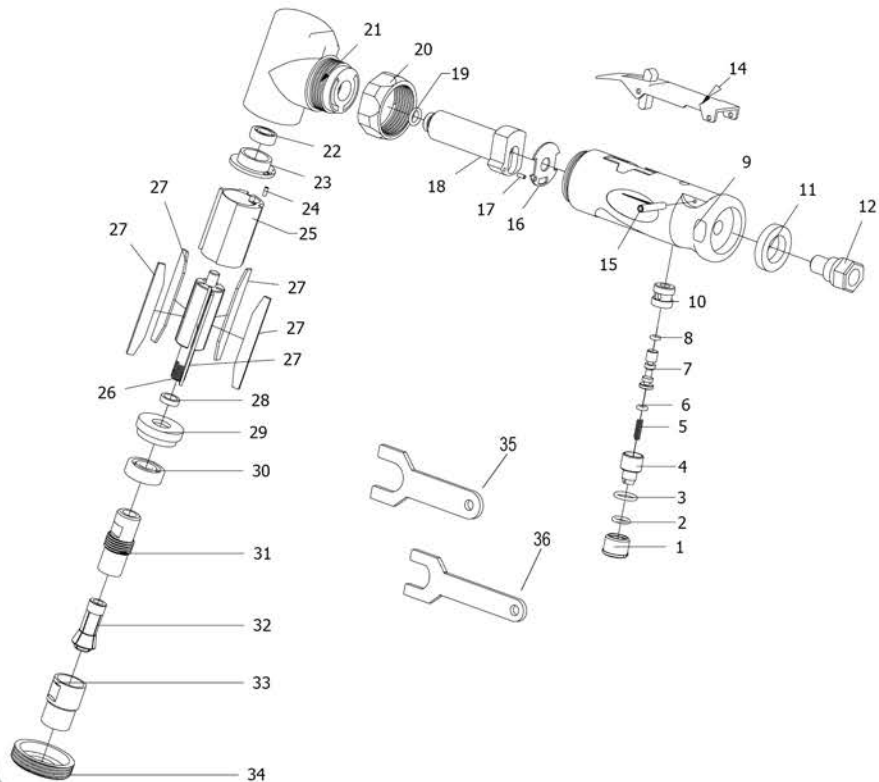

97° Air Die Grinder

Item No : QA-632Q

● The consumable parts ▲ The replacement parts ★ The non-replacement parts

Part List QA-632Q

	NO.	PART NO.	DESCRIPTION	Q'TY
★	1	QA-632P01	Plug Screw	1
★	2	QA-632P02	O-Ring	1
★	3	QA-632P03	O-Ring	1
★	4	QA-632P04	Air Regulator	1
★	5	QA-632P05	Valve Spring	1
★	6	QA-632P06	O-Ring	1
★	7	QA-632P07	Valve Stem	1
★	8	QA-632P08	O-Ring	1
★	9	QA-632P09	Motor Housing	1
★	10	QA-632P10	Valve Bushing	1
●	11	QA-632P11	Muffler	1
★	12	QA-632P12	Air Inlet	1
★	14	QA-632P14	Lever	1
★	15	QA-632P15	Lever Pin	1
★	16	QA-632P16	Pad	1
★	17	QA-632P17	Pin	1
★	18	QA-632P18	Bearing Plate	1
★	19	QA-632P19	O-Ring	1
★	20	QA-632P20	Connect Nut	1
★	21	QA-632P21	Angle Head	1
●	22	QA-632P22	Bearing	1
▲	23	QA-632P23	Bearing Plate	1
★	24	QA-632P24	Locating Pin	1
★	25	QA-632P25	Cylinder	1

	NO.	PART NO.	DESCRIPTION	Q'TY
▲	26	QA-632P26	Rotor	1
●	27	QA-632T27	Rotor Blade (5 pcs)	1 SET
★	28	QA-632P28	Rotor Collar	1
▲	29	QA-632P29	Bearing Plate	1
●	30	QA-632P30	Bearing	1
★	31	QA-632P31	Spindle	1
★	32	QA-632P32	Collet	1
★	33	QA-632P33	Collet Nut	1
★	34	QA-632P34	Housing Cap	1
★	35	QA-632P35	Wrench	1
★	36	QA-632P36	Wrench	1