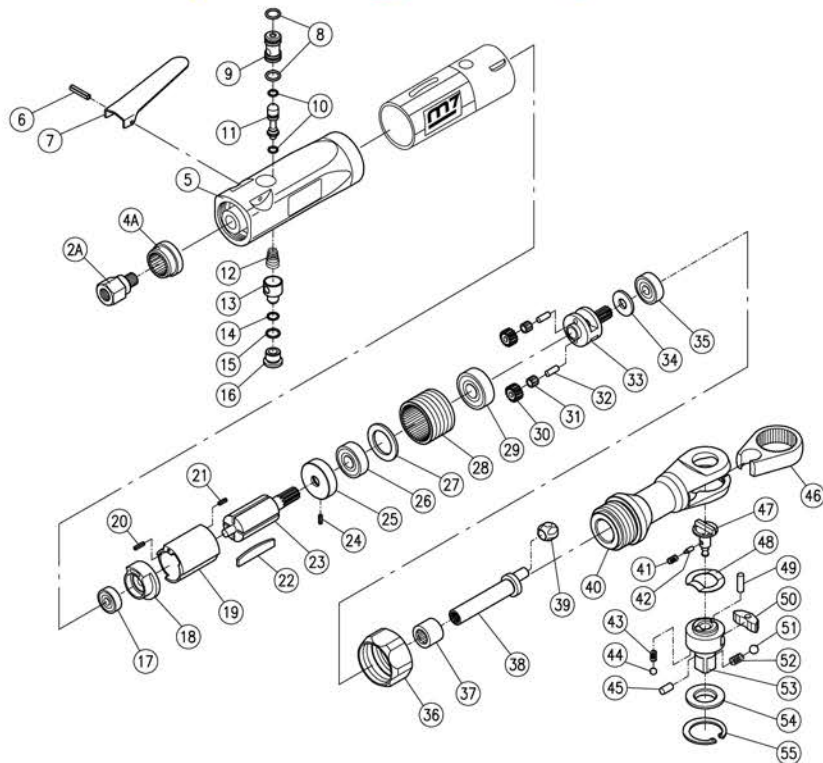

# 1/2" Air Ratchet Wrench

Item No : NE-443

● The consumable parts ▲ The replacement parts ★ The non-replacement parts

## Part List NE-443

NO.	PART NO.	DESCRIPTION	QTY	NO.	PART NO.	DESCRIPTION	QTY		
★	2A	NE-443P2A	Air Inlet	1	●	30	NE-443T30	Gear (2PCS)	1 set
★	4A	NE-443P4A	Exhaust Deflector	1	●	31	NE-443T31	Needle Bearing KT477 (2PCS)	1 set
★	5	NE-443P05	Motor Housing	1	●	32	NE-443T32	Planet Pin (2PCS)	1 set
★	6	NE-443P06	Lever Pin	1	▲	33	NE-443P33	Planet cage	1
★	7	NE-443P07	Lever	1	★	34	NE-443P34	Washer	1
●	8	NE-443T08	O-Ring (2PCS)	1 set	▲	35	NE-443P35	Ball Bearing 608ZZ	1
★	9	NE-443P09	Valve Bushing	1	★	36	NE-443P36	Clamp Nut	1
●	10	NE-443T10	O-Ring (2PCS)	1 set	★	37	NE-443P37	Needle Bearing 1212-HKQ	1
★	11	NE-443P11	Valve Stem	1	▲	38	NE-443P38	Crank Shaft	1
★	12	NE-443P12	Spring	1	▲	39	NE-443P39	Driver Bushing	1
★	13	NE-443P13	Regulator	1	★	40	NE-443P40	Ratchet Housing	1
●	14	NE-443P14	O-Ring	1	▲	41	NE-443P41	Spring	1
●	15	NE-443P15	O-Ring	1	▲	42	NE-443P42	Lock Pin	1
★	16	NE-443P16	Valve Screw	1	▲	43	NE-443T43	Spring (2PCS)	1 set
▲	17	NE-443P17	Ball Bearing 626ZZ	1	▲	44	NE-443T44	Steel Ball (2PCS)	1 set
▲	18	NE-443P18	Rear End Plate	1	▲	45	NE-443P45	Pin 1/2" Steel Ball 3/8"	1
★	19	NE-443T19	Cylinder (19.20.21)	1 set	▲	46	NE-443P46	Yoke	1
★	20	---	Pin	1	▲	47	NE-443P47	Reverse Button	1
★	21	---	Spring Pin	1	●	48	NE-443P48	Washer	1
●	22	NE-443T22	Rotor Blade (4PCS)	1 set	▲	49	NE-443P49	Dowel Pin	1
★	23	NE-443P23	Rotor	1	▲	50	NE-443P50	Ratchet Pawl	1
★	24	---	Spring Pin	1	★	51	---	Steel Ball (assembled with anvil)	1
▲	25	NE-443T25	Front End Plate (24.25)	1 set	★	52	---	Spring (assembled with anvil)	1
▲	26	NE-443P26	Ball Bearing 608ZZ	1	●	53	NE-443T53	1/2" Anvil Ass'y (51.52.53)	1 set
★	27	NE-443P27	Washer	1	★	54	NE-443P54	Thrust Washer for 1/2"	1
★	28	NE-443P28	Internal Gear	1	★	55	NE-443P55	Retaining Ring	1
▲	29	NE-443P29	Ball Bearing 6001ZZ	1					