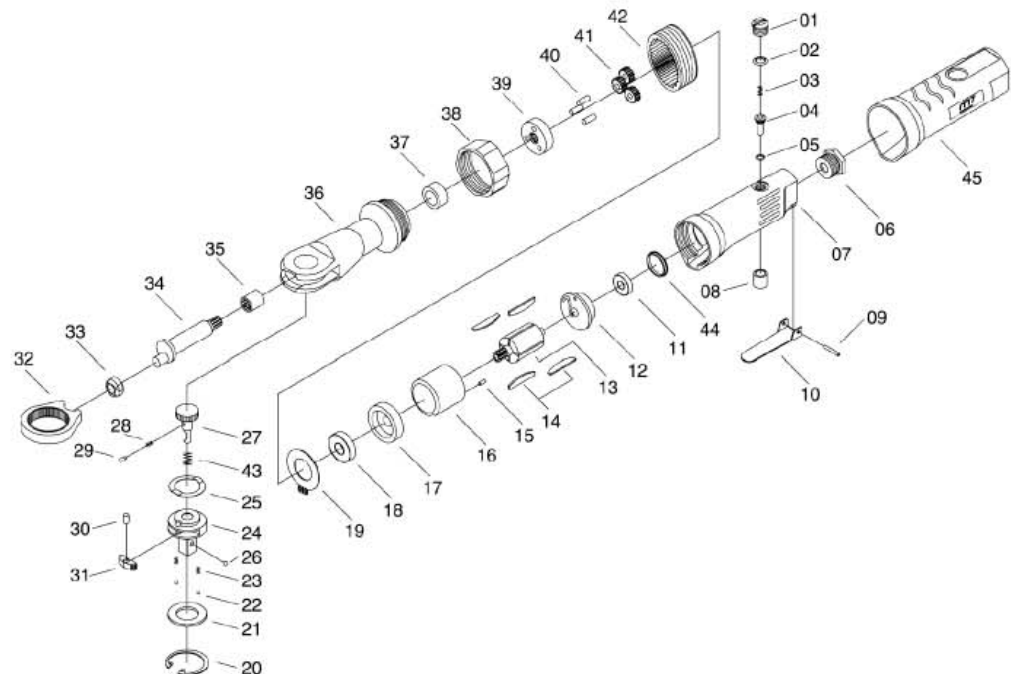

1/2" Air Ratchet Wrench

Item No : NE-432

● The consumable parts ▲ The replacement parts ★ The non-replacement parts

Part List NE-432

	NO.	INDEX NO.	DESCRIPTION	Q'TY
X	01	---	Throttle Valve Plug	1
X	02	---	O-Ring	1
X	03	---	Spring	1
X	04	---	Valve Stem	1
X	05	---	O-Ring	1
X	06	---	Air Inlet Bushing	1
X	07	---	Motor Housing	1
X	08	---	Throttle Bushing	1
★	09	NE-432P09	Spring Pin	1
★	10	NE-432P10	Throttle Lever	1
▲	11	NE-432P11	Ball Bearing	1
▲	12	NE-432P12	Rear End Plate	1
★	13	NE-432P13	Rotor	1
●	14	NE-432T14	Rotor Blade (4pcs)	1set
★	15	NE-432P15	Spring Pin	1
★	16	NE-432P16	Cylinder	1
▲	17	NE-432P17	Front End Plate	1
▲	18	NE-432P18	Ball Bearing	1
★	19	NE-432P19	Exhaust Cover	1
X	20	---	Retaining Ring	1
X	21	---	Thrust Washer	1
X	22	---	Steel Ball	2
X	23	---	Spring	2
X	24	---	Ratchet Anvil	1
X	25	---	Washer	1
X	26	---	Steel Ball	1
X	27	---	Reverse Button	1
X	28	---	Spring	1
X	29	---	Spring Cap	1
X	30	---	Dowel Pin	1
X	31	---	Ratchet Pawl	1
▲	32	NE-432P32	Ratchet Yoke	1
▲	33	NE-432P33	Drive Bushing	1
★	34	NE-432P34	Crank Shaft	1
X	35	---	Needle Bearing	1
X	36	---	Ratchet Housing	1
X	37	---	Bushing	1
★	38	NE-432P38	Clamp Nut	1
X	39	---	Idler Spindle	1
X	40	---	Planet Pin	3
X	41	---	Planet Gear	3
★	42	NE-432P42	Internal Gear	1
X	43	---	Spring	1
★	44	NE-432P44	Bearing Cap	1
★	45	NE-432P45	Grip	1
★		NE-432T01	Motor Housing Assembly (06.07.08)	1set
★		NE-432T02	Throttle Valve Assembly (01.02.03.04.05)	1set
●		NE-432T03	Planet Gear Assembly (39.40.41)	1set
●		NE-432T04	Ratchet Housing Assembly (35.36.37)	1set
●		NE-432T05	Ratchet Anvil Assembly (20.21.22.23.24.25.26.27.28.29.30.31.43)	1set