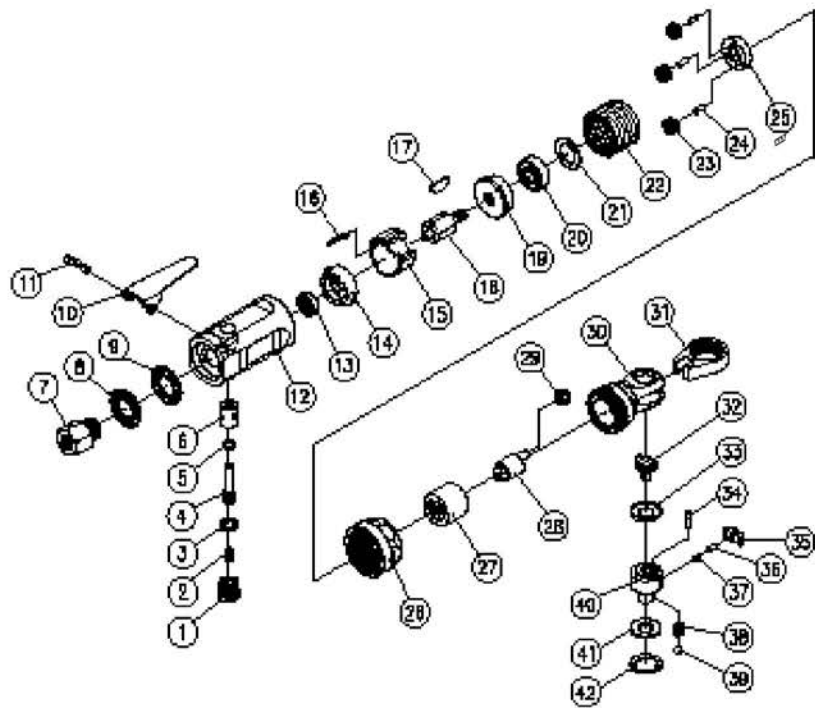

# 3/8" Air Stubby Ratchet Wrench

## Item No : NE-351

● The consumable parts ▲ The replacement parts ★ The non-replacement parts

# Part List

Item No : NE-351

	NO.	PART NO.	DESCRIPTION	QTY
★	1	NE-351P01	Plug	1
★	2	NE-351P02	Spring	1
★	3	NE-351P03	"O"-Ring	1
★	4	NE-351P04	Valve Stem	1
★	5	NE-351P05	"O"-Ring	1
★	6	NE-351P06	Valve Bushing	1
★	7	NE-351P07	Air Inlet Bushing	1
★	8	NE-351P08	Exhaust Deflector	1
●	9	NE-351P09	Muffler	1
★	10	NE-351P10	Throttle Lever	1
★	11	NE-351P11	Lever Pin	1
★	12	NE-351P12	Motor Housing	1
●	13	NE-351P13	Ball Bearing 696ZZ	1
▲	14	NE-351P14	Rear End Plate	1
★	15	NE-351P15	Cylinder	1
★	16	NE-351P16	Pin	1
●	17	NE-351T17	Rotor Blade (5pcs)	1 set
★	18	NE-351P18	Rotor	1
★	19	NE-351P19	Front End Plate	1
●	20	NE-351P20	Ball Bearing 608ZZ	1
★	21	NE-351P21	Washer	1
★	22	NE-351P22	Ring Gear	1

	NO.	PART NO.	DESCRIPTION	QTY
▲	23	NE-351T23	Gear (3pcs)	1 set
▲	24	NE-351T24	Gear Pin (3pcs)	1 set
▲	25	NE-351P25	Gear Plate	1
★	26	NE-351P26	Lock Nut	1
★	27	NE-351P27	Needle Bearing	1
▲	28	NE-351P28	Crank Shaft	1
▲	29	NE-351T29	Drive Bushing (2pcs)	1 set
★	30	NE-351P30	Ratchet Housing	1
▲	31	NE-351P31	Ratchet Yoke	1
★	32	NE-351P32	Reverse Button	1
★	33	NE-351P33	Washer	1
★	34	NE-351P34	Post	1
▲	35	NE-351P35	Ratchet Pawl	1
▲	36	NE-351P36	Spring Cap	1
▲	37	NE-351P37	Spring	1
★	38	NE-351T38	Spring (2pcs)	1 set
★	39	NE-351T39	Steel Ball (2pcs)	1 set
●	40	NE-351P40	Ratchet Anvil	1
★	41	NE-351P41	Washer	1
★	42	NE-351P42	Retaining Ring	1