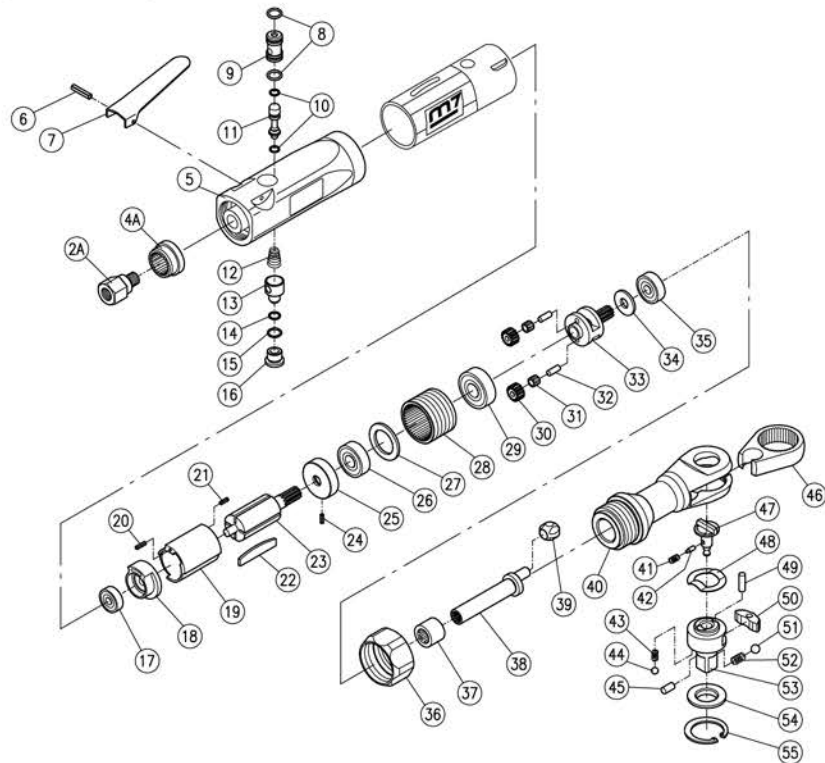

3/8" Air Ratchet Wrench Item No : NE-343

● The consumable parts ▲ The replacement parts ★ The non-replacement parts

Part List NE-343

	NO.	PART NO.	DESCRIPTION	QTY		NO.	PART NO.	DESCRIPTION	QTY
★	2A	NE-343P2A	Air Inlet	1	●	30	NE-343T30	Gear (2PCS)	1 set
★	4A	NE-343P4A	Exhaust Deflector	1	●	31	NE-343T31	Needle Bearing KT477 (2PCS)	1 set
★	5	NE-343P05	Motor Housing	1	●	32	NE-343T32	Planet Pin (2PCS)	1 set
★	6	NE-343P06	Lever Pin	1	▲	33	NE-343P33	Planet cage	1
★	7	NE-343P07	Lever	1	★	34	NE-343P34	Washer	1
●	8	NE-343T08	O-Ring (2PCS)	1 set	▲	35	NE-343P35	Ball Bearing 608ZZ	1
★	9	NE-343P09	Valve Bushing	1	★	36	NE-343P36	Clamp Nut	1
●	10	NE-343T10	O-Ring (2PCS)	1 set	★	37	NE-343P37	Needle Bearing 1212-HKQ	1
★	11	NE-343P11	Valve Stem	1	▲	38	NE-343P38	Crank Shaft	1
★	12	NE-343P12	Spring	1	▲	39	NE-343P39	Driver Bushing	1
★	13	NE-343P13	Regulator	1	★	40	NE-343P40	Ratchet Housing	1
●	14	NE-343P14	O-Ring	1	▲	41	NE-343P41	Spring	1
●	15	NE-343P15	O-Ring	1	▲	42	NE-343P42	Lock Pin	1
★	16	NE-343P16	Valve Screw	1	▲	43	NE-343T43	Spring (2PCS)	1 set
▲	17	NE-343P17	Ball Bearing 626ZZ	1	▲	44	NE-343T44	Steel Ball (2PCS)	1 set
▲	18	NE-343P18	Rear End Plate	1	▲	45	NE-343P45	Pin 1/2" Steel Ball 3/8"	1
★	19	NE-343T19	Cylinder (19.20.21)	1 set	▲	46	NE-343P46	Yoke	1
★	20	---	Pin	1	▲	47	NE-343P47	Reverse Button	1
★	21	---	Spring Pin	1	●	48	NE-343P48	Washer	1
●	22	NE-343T22	Rotor Blade (4PCS)	1 set	▲	49	NE-343P49	Dowel Pin	1
★	23	NE-343P23	Rotor	1	▲	50	NE-343P50	Ratchet Pawl	1
★	24	---	Spring Pin	1	★	51	---	Steel Ball (assembled with anvil)	1
▲	25	NE-343T25	Front End Plate (24.25)	1 set	★	52	---	Spring (assembled with anvil)	1
▲	26	NE-343P26	Ball Bearing 608ZZ	1	●	53	NE-343T53	3/8" Anvil Ass'y (51.52.53)	1 set
★	27	NE-343P27	Washer	1	★	54	NE-343P54	Thrust Washer for 1/2"	1
★	28	NE-343P28	Internal Gear	1	★	55	NE-343P55	Retaining Ring	1
▲	29	NE-343P29	Ball Bearing 6001ZZ	1					