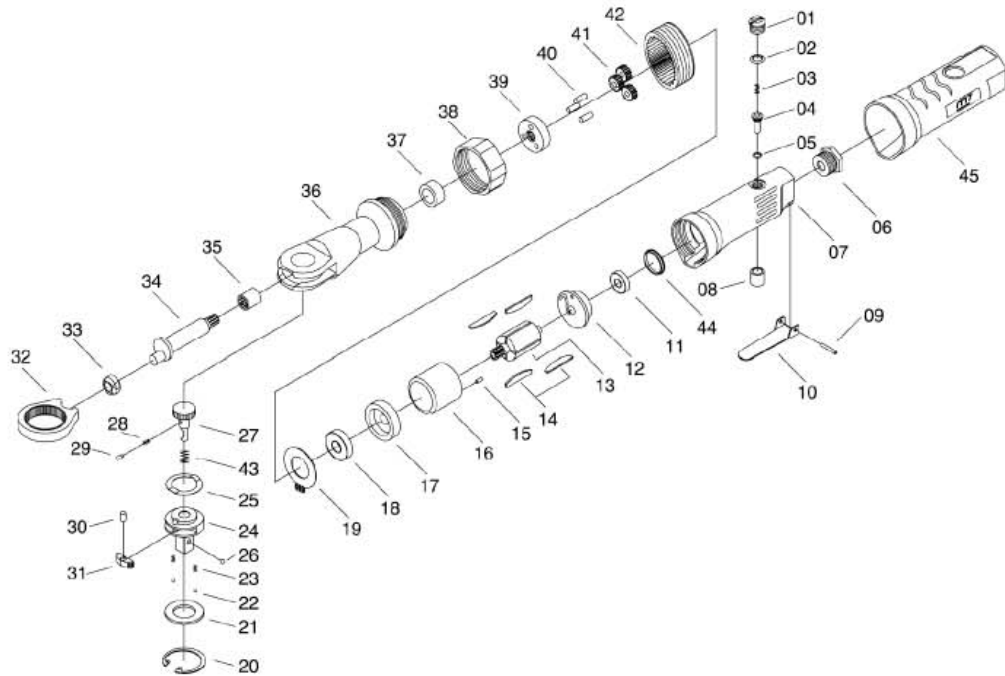

1/2" Air Ratchet Wrench

Item No : NE-432

● The consumable parts ▲ The replacement parts ★ The non-replacement parts

Part List NE-432

	NO.	INDEX NO.	DESCRIPTION	Q'TY
X	01	---	Throttle Valve Plug	1
X	02	---	O-Ring	1
X	03	---	Spring	1
X	04	---	Valve Stem	1
X	05	---	O-Ring	1
X	06	---	Air Inlet Bushing	1
X	07	---	Motor Housing	1
X	08	---	Throttle Bushing	1
★	09	NE-432P09	Spring Pin	1
★	10	NE-432P10	Throttle Lever	1
▲	11	NE-432P11	Ball Bearing	1
▲	12	NE-432P12	Rear End Plate	1
★	13	NE-432P13	Rotor	1
●	14	NE-432T14	Rotor Blade (4pcs)	1set
★	15	NE-432P15	Spring Pin	1
★	16	NE-432P16	Cylinder	1
▲	17	NE-432P17	Front End Plate	1
▲	18	NE-432P18	Ball Bearing	1
★	19	NE-432P19	Exhaust Cover	1
X	20	---	Retaining Ring	1
X	21	---	Thrust Washer	1
X	22	---	Steel Ball	2
X	23	---	Spring	2
X	24	---	Ratchet Anvil	1
X	25	---	Washer	1
X	26	---	Steel Ball	1
X	27	---	Reverse Button	1
X	28	---	Spring	1
X	29	---	Spring Cap	1
X	30	---	Dowel Pin	1
X	31	---	Ratchet Pawl	1
▲	32	NE-432P32	Ratchet Yoke	1
▲	33	NE-432P33	Drive Bushing	1
★	34	NE-432P34	Crank Shaft	1
X	35	---	Needle Bearing	1
X	36	---	Ratchet Housing	1
X	37	---	Bushing	1
★	38	NE-432P38	Clamp Nut	1
X	39	---	Idler Spindle	1
X	40	---	Planet Pin	3
X	41	---	Planet Gear	3
★	42	NE-432P42	Internal Gear	1
X	43	---	Spring	1
★	44	NE-432P44	Bearing Cap	1
★	45	NE-432P45	Grip	1
★		NE-432T01	Motor Housing Assembly (06.07.08)	1set
★		NE-432T02	Throttle Valve Assembly (01.02.03.04.05)	1set
●		NE-432T03	Planet Gear Assembly (39.40.41)	1set
●		NE-432T04	Ratchet Housing Assembly (35.36.37)	1set
●		NE-432T05	Ratchet Anvil Assembly (20.21.22.23.24.25.26.27.28.29.30.31.43)	1set