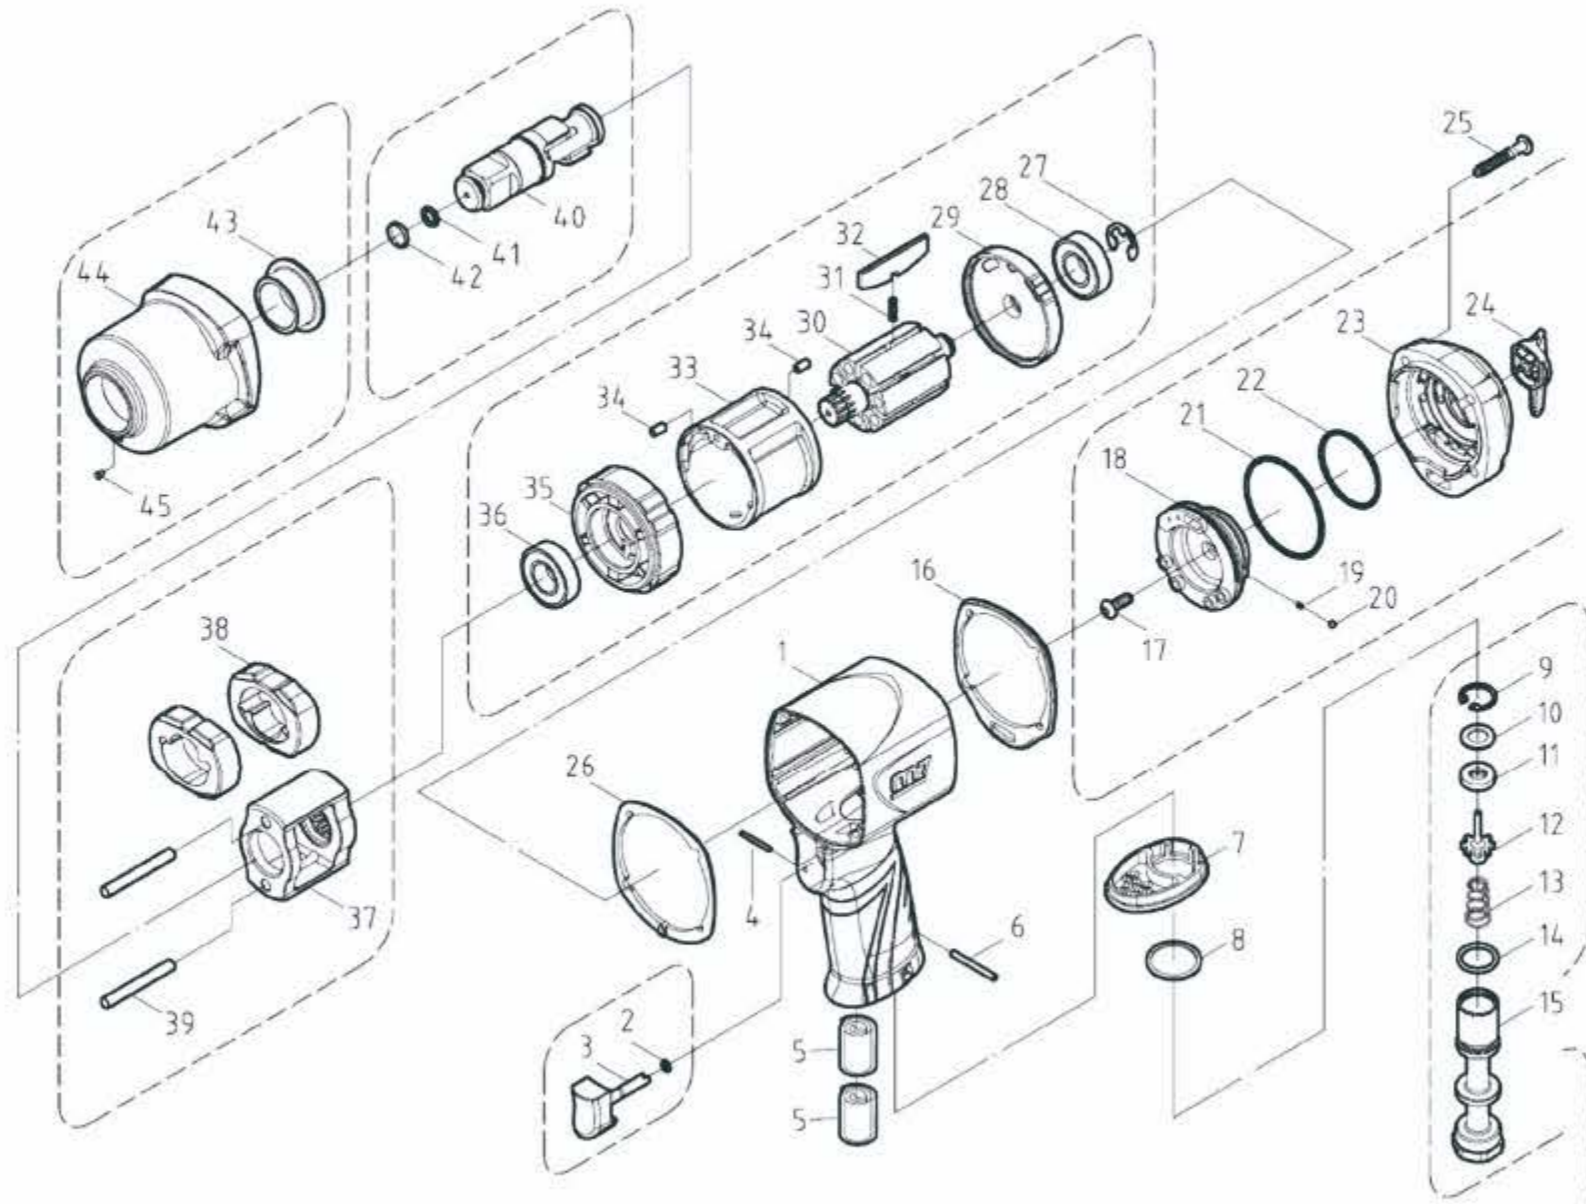

3/4" Air Impact Wrench

Item No : NC-6255QH

● The consumable parts ▲ The replacement parts ★ The non-replacement parts

Part List Twin Hammer Type NC-6255QH

NO.	Part No	Description	Q'ty
★	1	NC-6255P01 Motor Housing	1
▲	2	NC-6255P02 O-Ring	1
★	3	NC-6255P03 Trigger	1
★	4	NC-6255P04 Spring Pin	1
●	5	NC-6255T05 Muffler Element (2 pcs)	1 SET
★	6	NC-6255T06 Axis Pin & Spring Pin	1 SET
★	7	NC-6255P07 Exhaust Deflector	1
★	8	NC-6255P08 Washer	1
★	9	NC-6255P09 C-Ring	1
★	10	NC-6255P10 Washer	1
▲	11	NC-6255P11 Oil Seal	1
★	12	NC-6255P12 Pin Valve Rod	1
★	13	NC-6255P13 Cone Spring	1
▲	14	NC-6255P14 O-Ring	1
★	15	NC-6255P15 Air Inlet	1
▲	16	NC-6255P16 Gasket	1
★	17	NC-6255P17 Screw	1
★	18	NC-6255P18 Reverse Lever	1
★	19	NC-6255P19 Spring	1
★	20	NC-6255P20 Steel Ball	1
▲	21	NC-6255P21 O-Ring	1
▲	22	NC-6255P22 O-Ring	1
★	23	NC-6255P23 Backhead	1
★	24	NC-6255P24 Regulator	1
★	25	NC-6255T25 Screw (4 pcs)	1 SET

NO.	Part No	Description	Q'ty
▲	26	NC-6255P26 Gasket	1
▲	27	NC-6255P27 E-Ring	1
▲	28	NC-6255P28 Ball Bearing (NBK)	1
▲	29	NC-6255P29 Rear End Plate	1
▲	30	NC-6255P30 Rotor	1
▲	31	NC-6255T31 Spring (7 pcs)	1 SET
●	32	NC-6255T32 Rotor Blade (7 pcs)	1 SET
★	33	NC-6255P33 Cylnder (FCD)	1
★	34	NC-6255T34 Spring Pin (2 pcs)	1 SET
▲	35	NC-6255P35 Front End Plate	1
▲	36	NC-6255P36 Ball Bearing (NBK)	1
▲	37	NC-6255P37 Hammer Cage	1
●	38	NC-6255T38 Hammer (2 pcs)	1 SET
▲	39	NC-6255T39 Hammer Pin (2 pcs)	1 SET
●	40	NC-6255P40 3/4" Dr. Anvil	1
●	40	NC-6255P40H 3/4" Dr. Patent oil filled Anvil	1
●	41	NC-6255P41 O-Ring	1
★	42	NC-6255P42 Socket Retainer	1
★	43	NC-6255P43 Bushing	1
★	44	NC-6255P44 Clutch Housing	1
●	45	NC-6255P45 Oil Drop	1
●		NC-6255T01 Throttle Valve Ass'y (09~15)	1 SET
●		NC-6255T02 Anvil Ass'y (40.41.42)	1 SET
●		NC-6255T02H Anvil Ass'y (40H.41.42)	1 SET