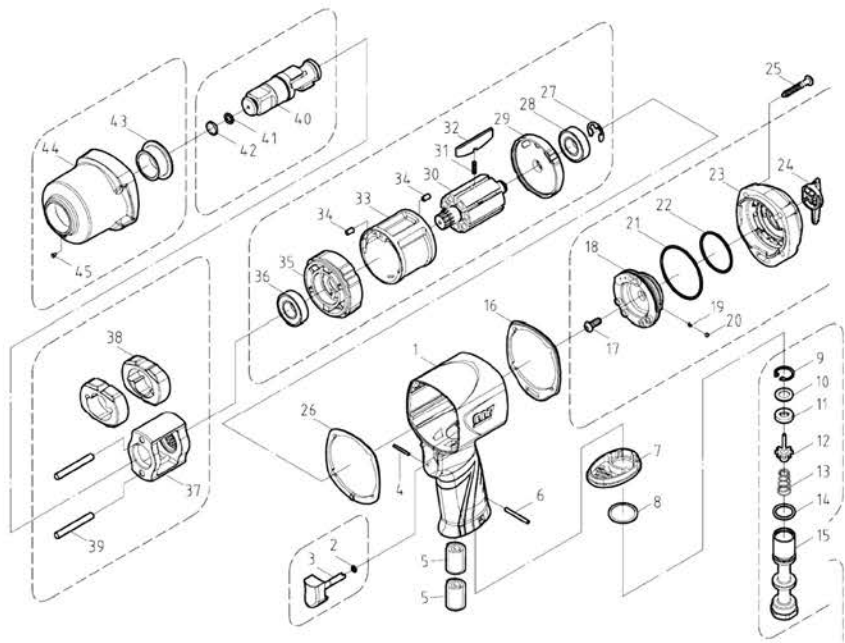

## 3/4" Air Impact Wrench Item No : NC-6255Q

● The consumable parts ▲ The replacement parts ★ The non-replacement parts

# Part List

Twin Hammer Type

NC-6255Q

	NO.	Part No	Description	Q'ty		NO.	Part No	Description	Q'ty
★	1	NC-6255P01	Motor Housing	1	▲	26	NC-6255P26	Gasket	1
▲	2	NC-6255P02	O-Ring	1	▲	27	NC-6255P27	E-Ring	1
★	3	NC-6255P03	Trigger	1	▲	28	NC-6255P28	Ball Bearing (NBK)	1
★	4	NC-6255P04	Spring Pin	1	▲	29	NC-6255P29	Rear End Plate	1
●	5	NC-6255T05	Muffler Element (2 pcs)	1 SET	▲	30	NC-6255P30	Rotor	1
★	6	NC-6255P06	Spring Pin	1	▲	31	NC-6255T31	Spring (7 pcs)	1 SET
★	7	NC-6255P07	Exhaust Deflector	1	●	32	NC-6255T32	Rotor Blade (7 pcs)	1 SET
★	8	NC-6255P08	Washer	1	★	33	NC-6255P33	Cylinder (FCD)	1
★	9	NC-6255P09	C-Ring	1	★	34	NC-6255T34	Spring Pin (2 pcs)	1 SET
★	10	NC-6255P10	Washer	1	▲	35	NC-6255P35	Front End Plate	1
▲	11	NC-6255P11	Oil Seal	1	▲	36	NC-6255P36	Ball Bearing (NBK)	1
★	12	NC-6255P12	Pin Valve Rod	1	▲	37	NC-6255P37	Hammer Cage	1
★	13	NC-6255P13	Cone Spring	1	●	38	NC-6255T38	Hammer (2 pcs)	1 SET
▲	14	NC-6255P14	O-Ring	1	▲	39	NC-6255T39	Hammer Pin (2 pcs)	1 SET
★	15	NC-6255P15	Air Inlet	1	●	40	NC-6255P40	3/4" Dr. Anvil	1
▲	16	NC-6255P16	Gasket	1	●	41	NC-6255P41	O-Ring	1
★	17	NC-6255P17	Screw	1	●	42	NC-6255P42	Socket Retainer	1
★	18	NC-6255P18	Reverse Lever	1	★	43	NC-6255P43	Bushing	1
★	19	NC-6255P19	Spring	1	★	44	NC-6255P44	Clutch Housing	1
★	20	NC-6255P20	Steel Ball	1	★	45	NC-6255P45	Oil Drop	1
▲	21	NC-6255P21	O-Ring	1	●		NC-6255T01	Throttle Valve Ass'y (09~15)	1 SET
▲	22	NC-6255P22	O-Ring	1	●		NC-6255T02	Anvil Ass'y (40,41,42)	1 SET
★	23	NC-6255P23	Backhead	1					
★	24	NC-6255P24	Regulator	1					
★	25	NC-6255T25	Screw (4 pcs)	1 SET					