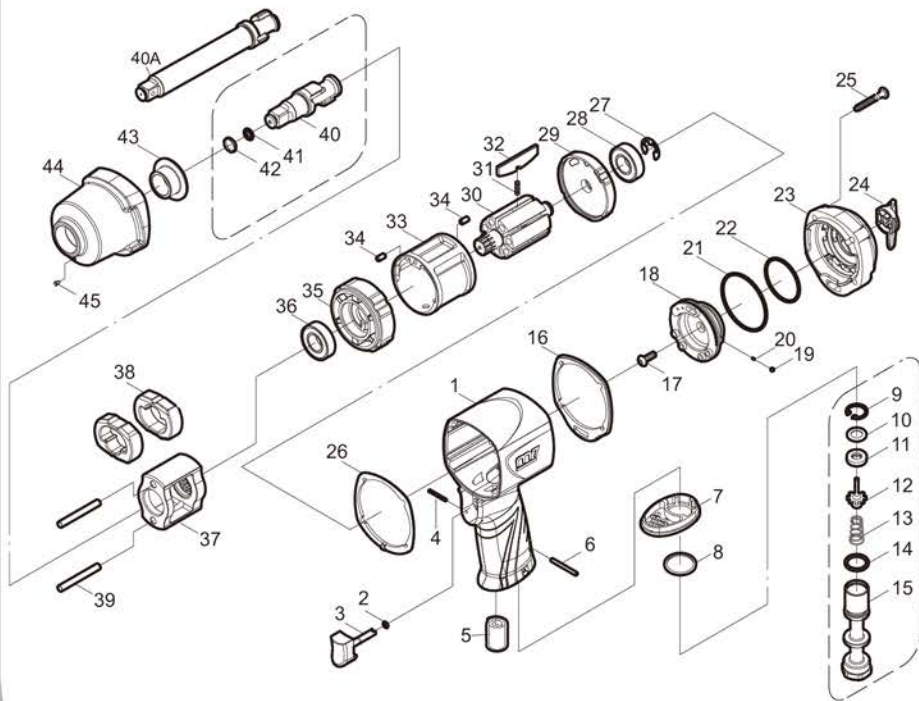

1/2" Composite Air Impact Wrench

Item No : NC-4255Q / NC-4265Q

● The consumable parts ▲ The replacement parts ★ The non-replacement parts

Part List Twin Hammer Type NC-4255Q NC-4265Q

| | NO. | CODE NO. | PARTS NAME (ENG) | Q'TY |
|---|-----|------------|-------------------------|-------|
| ★ | 1 | NC-4255P01 | Motor Housing | 1 |
| ▲ | 2 | NC-4255P02 | O-Ring | 1 |
| ★ | 3 | NC-4255P03 | Trigger | 1 |
| ★ | 4 | NC-4255P04 | Spring Pin | 1 |
| ● | 5 | NC-4255T05 | Muffler Element (2 pcs) | 1 SET |
| ★ | 6 | NC-4255P06 | Spring Pin | 1 |
| ★ | 7 | NC-4255P07 | Exhaust Deflector | 1 |
| ★ | 8 | NC-4255P08 | Washer | 1 |
| ★ | 9 | NC-4255P09 | C-Ring | 1 |
| ★ | 10 | NC-4255P10 | Washer | 1 |
| ▲ | 11 | NC-4255P11 | Oil Seal | 1 |
| ★ | 12 | NC-4255P12 | Pin Valve Rod | 1 |
| ★ | 13 | NC-4255P13 | Cone Spring | 1 |
| ▲ | 14 | NC-4255P14 | O-Ring | 1 |
| ★ | 15 | NC-4255P15 | Air Inlet | 1 |
| ▲ | 16 | NC-4255P16 | Gasket | 1 |
| ★ | 17 | NC-4255P17 | Screw | 1 |
| ★ | 18 | NC-4255P18 | Reverse Lever | 1 |
| ★ | 19 | NC-4255P19 | Spring | 1 |
| ★ | 20 | NC-4255P20 | Steel Ball | 1 |
| ▲ | 21 | NC-4255P21 | O-Ring | 1 |
| ▲ | 22 | NC-4255P22 | O-Ring | 1 |
| ★ | 23 | NC-4255P23 | Backhead Cover | 1 |
| ★ | 24 | NC-4255P24 | Regulator | 1 |
| ★ | 25 | NC-4255T25 | Screw (4 pcs) | 1 SET |
| ▲ | 26 | NC-4255P26 | Gasket | 1 |