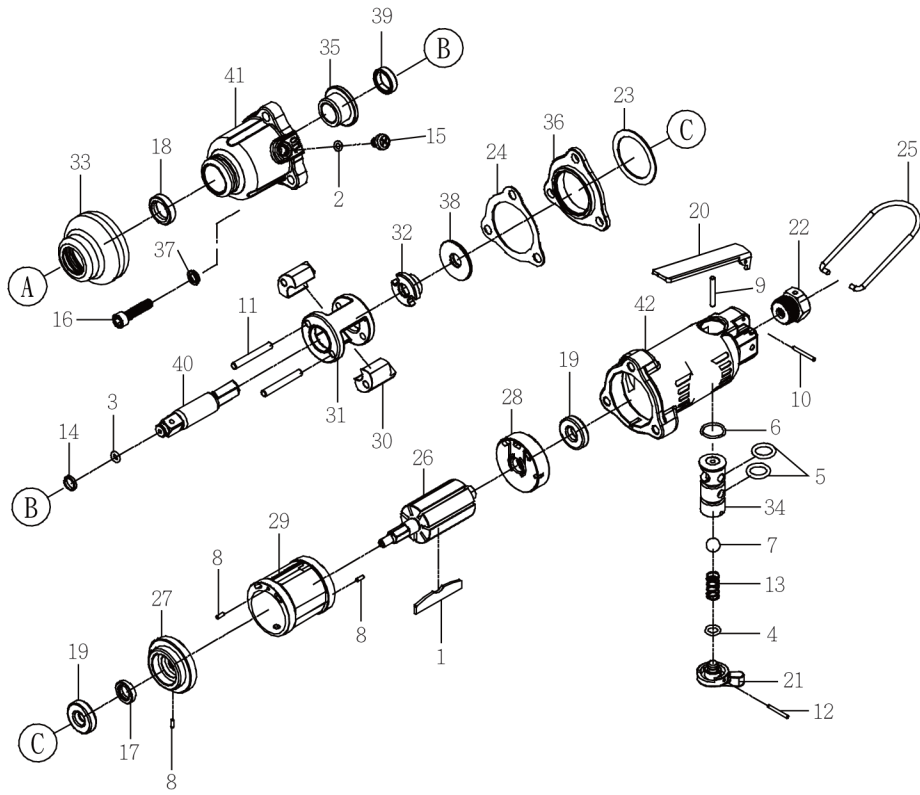

# Air Screwdriver

# Part List

## Item No : NC-3812

No.	Index No.	Description	Q'TY
1	NC-3812T01	ROTOR BLADE ( 7pcs )	1SET
2	NC-3812P02	O-RING (S4)	1
3	NC-3812P03	O-RING (P4)	1
4	NC-3812P04	O-RING (P7)	1
5	NC-3812T05	O-RING (P11.2) ( 2pcs )	1SET
6	NC-3812P06	O-RING (S14)	1
7	NC-3812P07	PLASTIC BALL ( $\phi$ 9)	1
8	NC-3812T08	PIN ( $\phi$ 2x6) ( 3pcs )	1SET
9	NC-3812P09	PIN ( $\phi$ 3x22)	1
10	NC-3812P10	PIN ( $\phi$ 2.1x20)	1
11	NC-3812T11	PIN ( $\phi$ 4.5x34) ( 2pcs )	1SET
12	NC-3812P12	PIN ( $\phi$ 2x18)	1
13	NC-3812P13	SPRING	1
14	NC-3812P14	RETAINING RING	1
15	NC-3812P15	SCREW	1
16	NC-3812T16	SCREW ( 3pcs )	1SET
17	NC-3812P17	OIL SEAL	1
18	NC-3812P18	OIL SEAL	1
19	NC-3812T19	BALL BEARING (R6) ( 2pcs )	1SET
20	NC-3812P20	SWITCH LEVER	1
21	NC-3812P21	REVERSE VALVE	1

No.	Index No.	Description	Q'TY
22	NC-3812P22	AIR INLET (PT)	1
23	NC-3812P23	PACKING	1
24	NC-3812P24	PACKING	1
25	NC-3812P25	HOOK	1
26	NC-3812P26	ROTOR	1
27	NC-3812P27	FRONT PLATE	1
28	NC-3812P28	REAR PLATE	1
29	NC-3812P29	CYLINDER	1
30	NC-3812T30	HAMMER ( 2pcs )	1SET
31	NC-3812P31	HAMMER CASE	1
32	NC-3812P32	HAMMER CAM	1
33	NC-3812P33	BUSHING	1
34	NC-3812P34	BUSHING	1
35	NC-3812P35	BUSHING	1
36	NC-3812P36	WASHER	1
37	NC-3812T37	WASHER ( 3pcs )	1SET
38	NC-3812P38	WASHER	1
39	NC-3812P39	RING	1
40	NC-3812P40	ANVIL	1
41	NC-3812P41	FRONT CAP	1
42	NC-3812P42	HANDLE	1