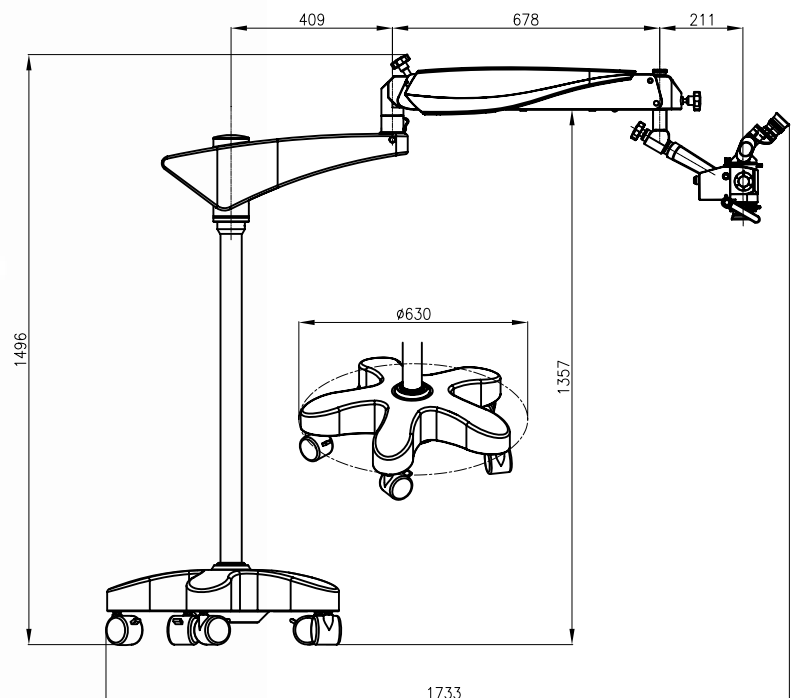

EAR TOILET PACK

OPERATING MICROSCOPE

Alltton YSX LED Operating Microscope

ALLTTON is proud to offer YSX series of operation microscopes. Precise structure, modern appearance and LED illumination system. Offering excellent parfocal, large field view, precise and clear three dimensional images. The YSX series of operation microscopes have optional working distances and magnification and are suitable for numerous departments including ophthalmology, stomatology, gynaecology, ENT and surgery.

- 1500mm Super long pantograph arm offers a wide operation space
- Four different working distances: 200mm, 250mm, 300mm, 400mm
- Smooth turret 3-step magnification pod
- Field diameter: 7.88mm-81mm
- Magnification: 2.4X-12X
- Green and blue filter selection
- 10W LED illumination
- 20,000 hours LED lifespan
- 50,000 Lux object illumination
- Power supply voltage: 90V/60HZ-250V/50HZ

Code	Description	Colour	Length	Material	QTY
NZ3238100	Semi-Disposable Suction Controller, Non Sterile	Black	39mm	ABS	10

Micro Ear Suction Cannula

Suction tubes for suction of fluid and other media from the ear.

- Suction tubes have colour coded hubs for easy identification of tube size
- Cost-efficient and contamination risk free alternative to reusable versions

Code	Description	Outside Diameter	Colour	Length	QTY
NZ5254Bent	Suction Tube 14 Gauge Bent 100 Pack	2.1 mm	Green	100 mm	100/Pack
NZ5250Bent	Suction Tube 16 Gauge Bent 100 Pack	1.6mm	White	100 mm	100/Pack
NZ5251Bent	Suction Tube 18 Gauge Bent 100 Pack	1.2 mm	Pink	100 mm	100/Pack
NZ5252Bent	Suction Tube 20 Gauge Bent 100 Pack	0.9mm	Yellow	100 mm	100/Pack
NZ5253Bent	Suction Tube 22 Gauge Bent 100 Pack	0.7mm	Grey	100 mm	100/Pack
NZ5255Bent	Suction Tube 24 Gauge Bent 100 Pack	0.5mm	Purple	100 mm	100/Pack